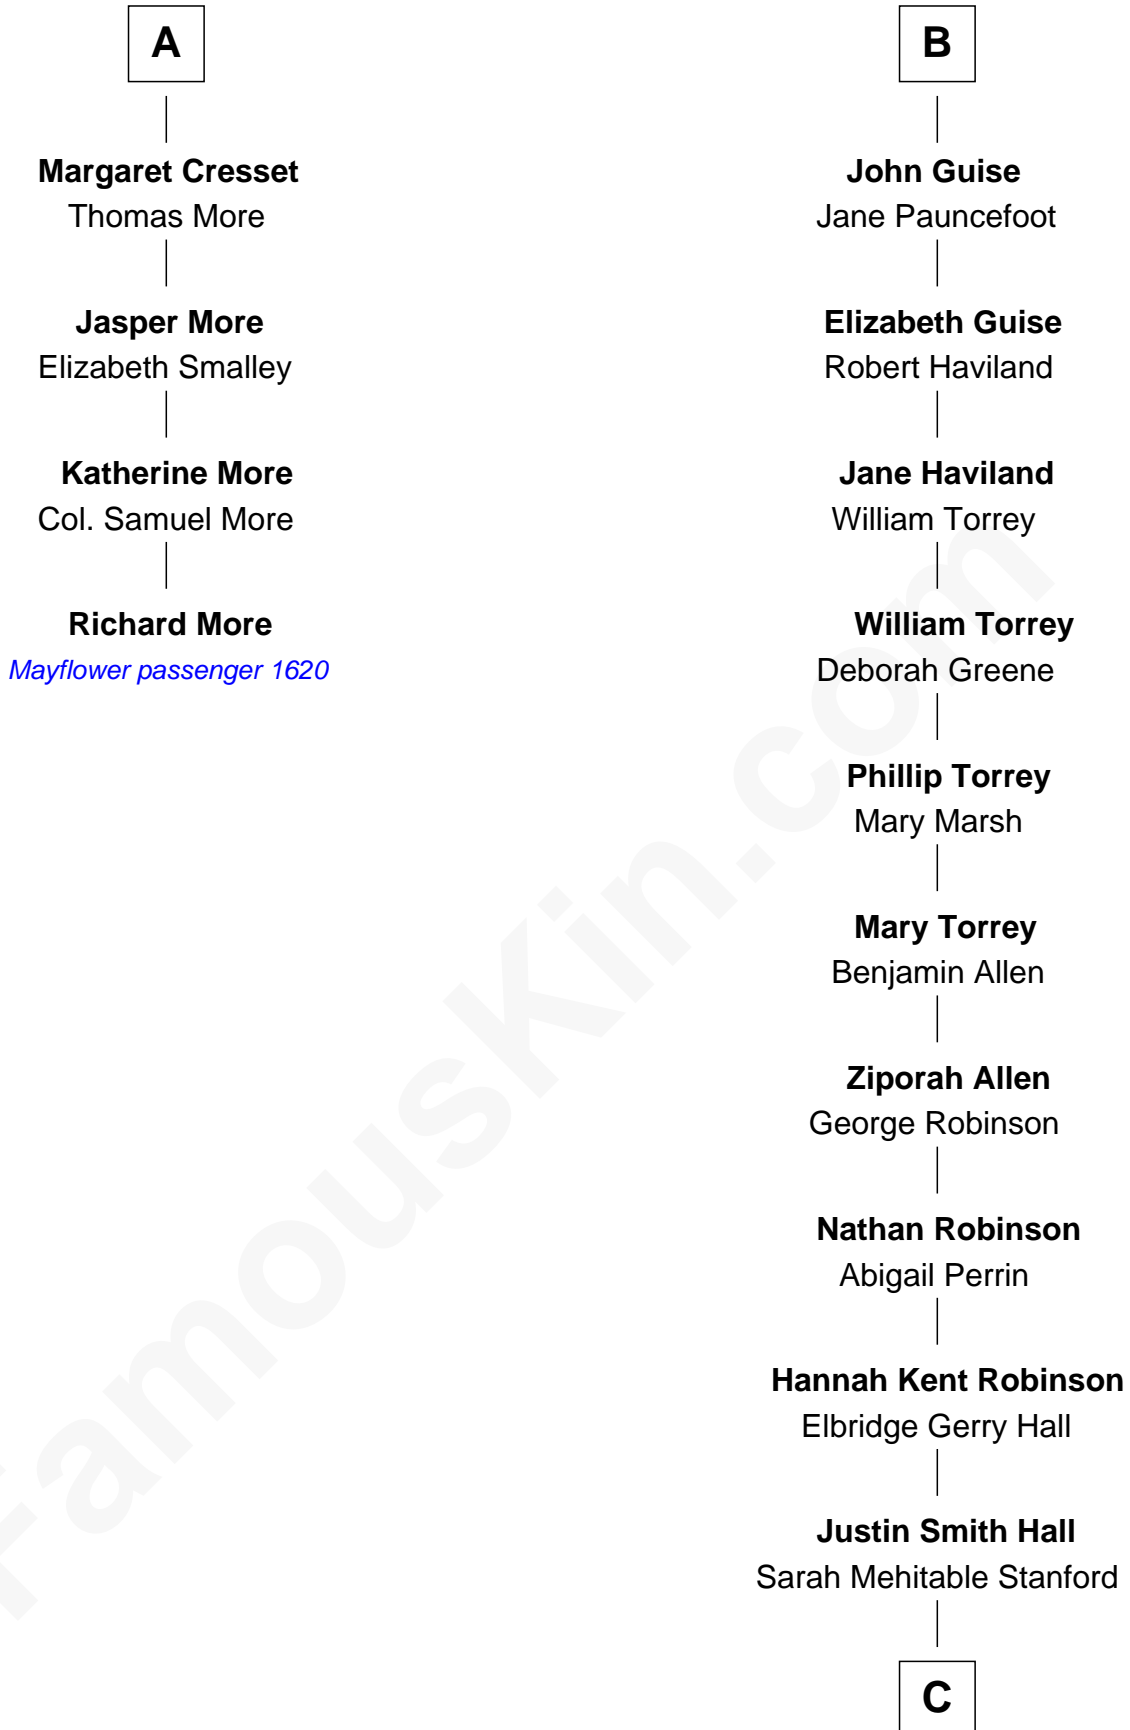

MAYFLOWER

FamousKin.com Relationship Chart of

Richard More

(c1614 - c1696) *Mayflower passenger 1620*

10th cousin 9 times removed of

Raquel Welch

Movie Actress

Ralph de Stafford

Margaret de Audley

C

Emery Stanford Hall

Clara Louise Adams

Josephine Sarah Hall

Armando Carlos Tejada

Raquel Welch

aka Raquel Welch