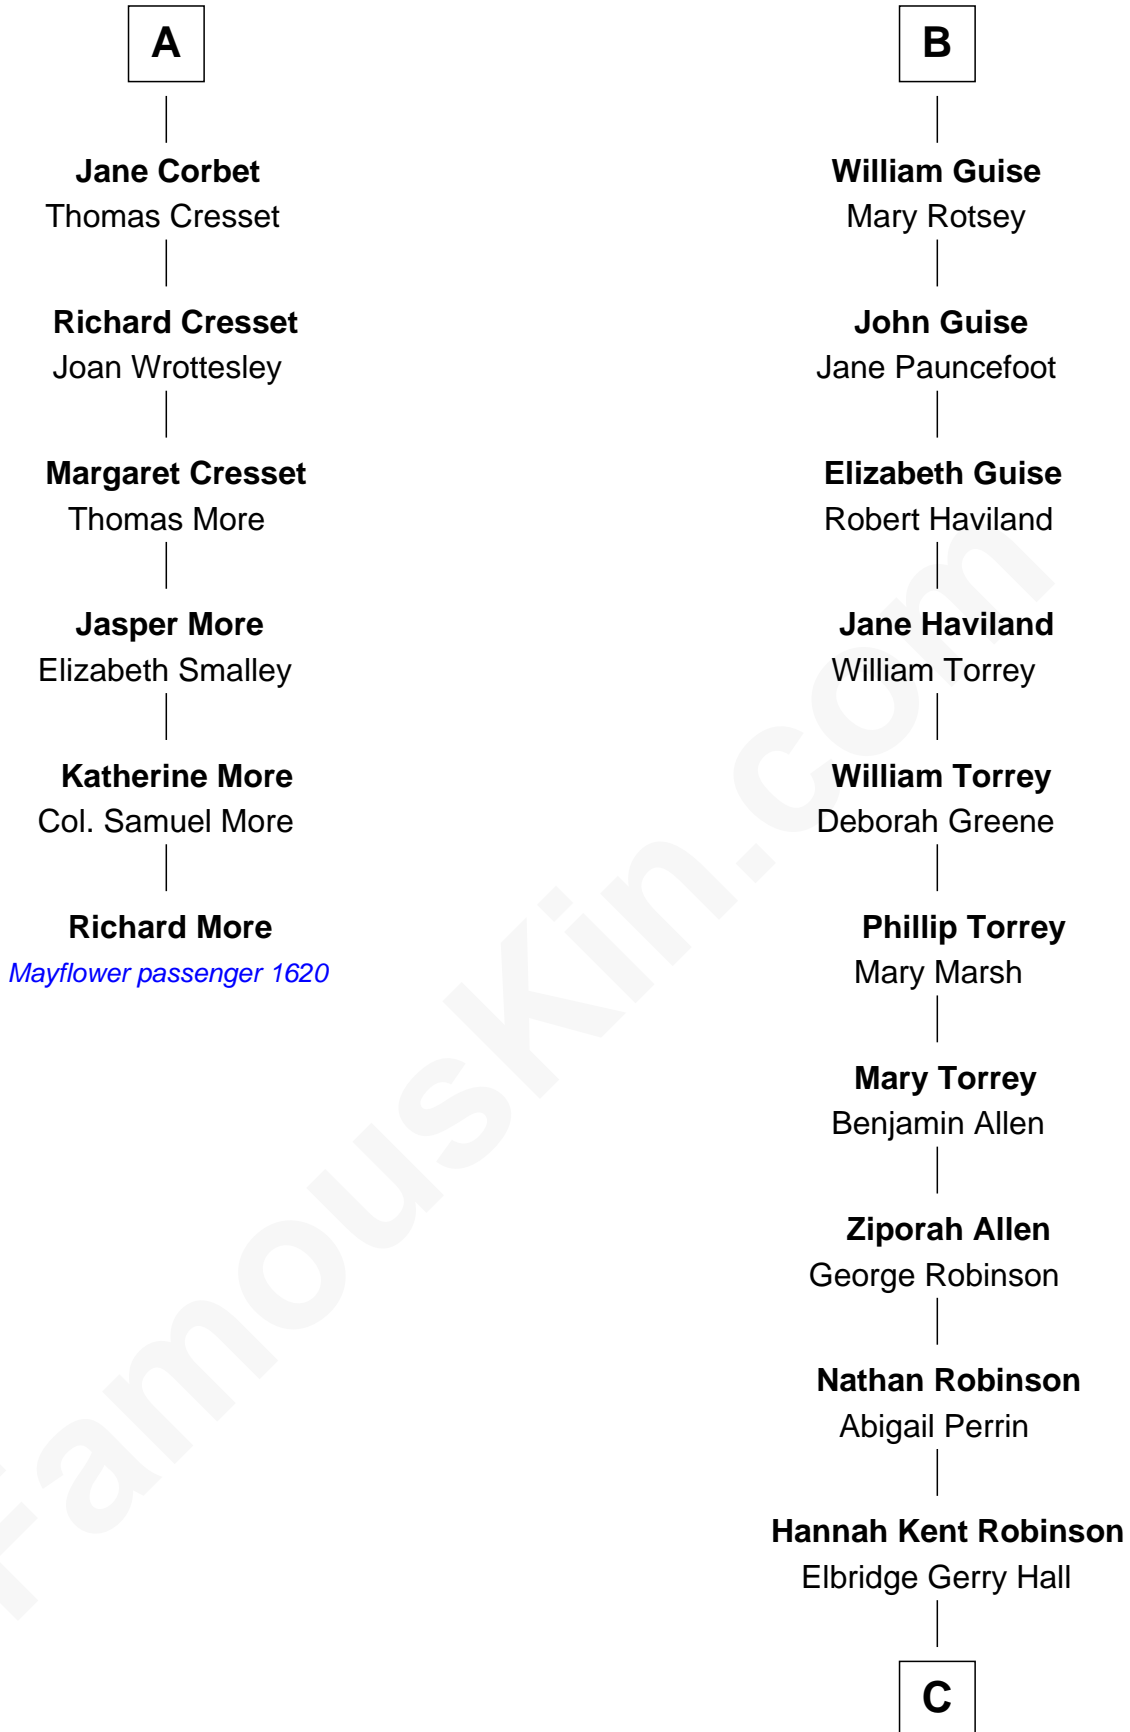

MAYFLOWER

FamousKin.com Relationship Chart of

Richard More

(c1614 - c1696) *Mayflower passenger 1620*

12th cousin 8 times removed of

Raquel Welch

Movie Actress

Margaret of France
Edward I, King of England

Thomas of Brotherton

Alice de Hales

Margaret Plantagenet

John de Segrave

Elizabeth de Segrave

John de Mowbray

Margaret Mowbray

Sir Reginald Lucy

Margaret Wake

Joan Plantagenet

Thomas Holand

John de Holand

Elizabeth of Lancaster

Constance de Holand

Sir John Grey

Sir Edmund Grey

Katherine Percy

Anne Grey

Sir John Grey

Probable

Tacy Grey

John Guise

B

C