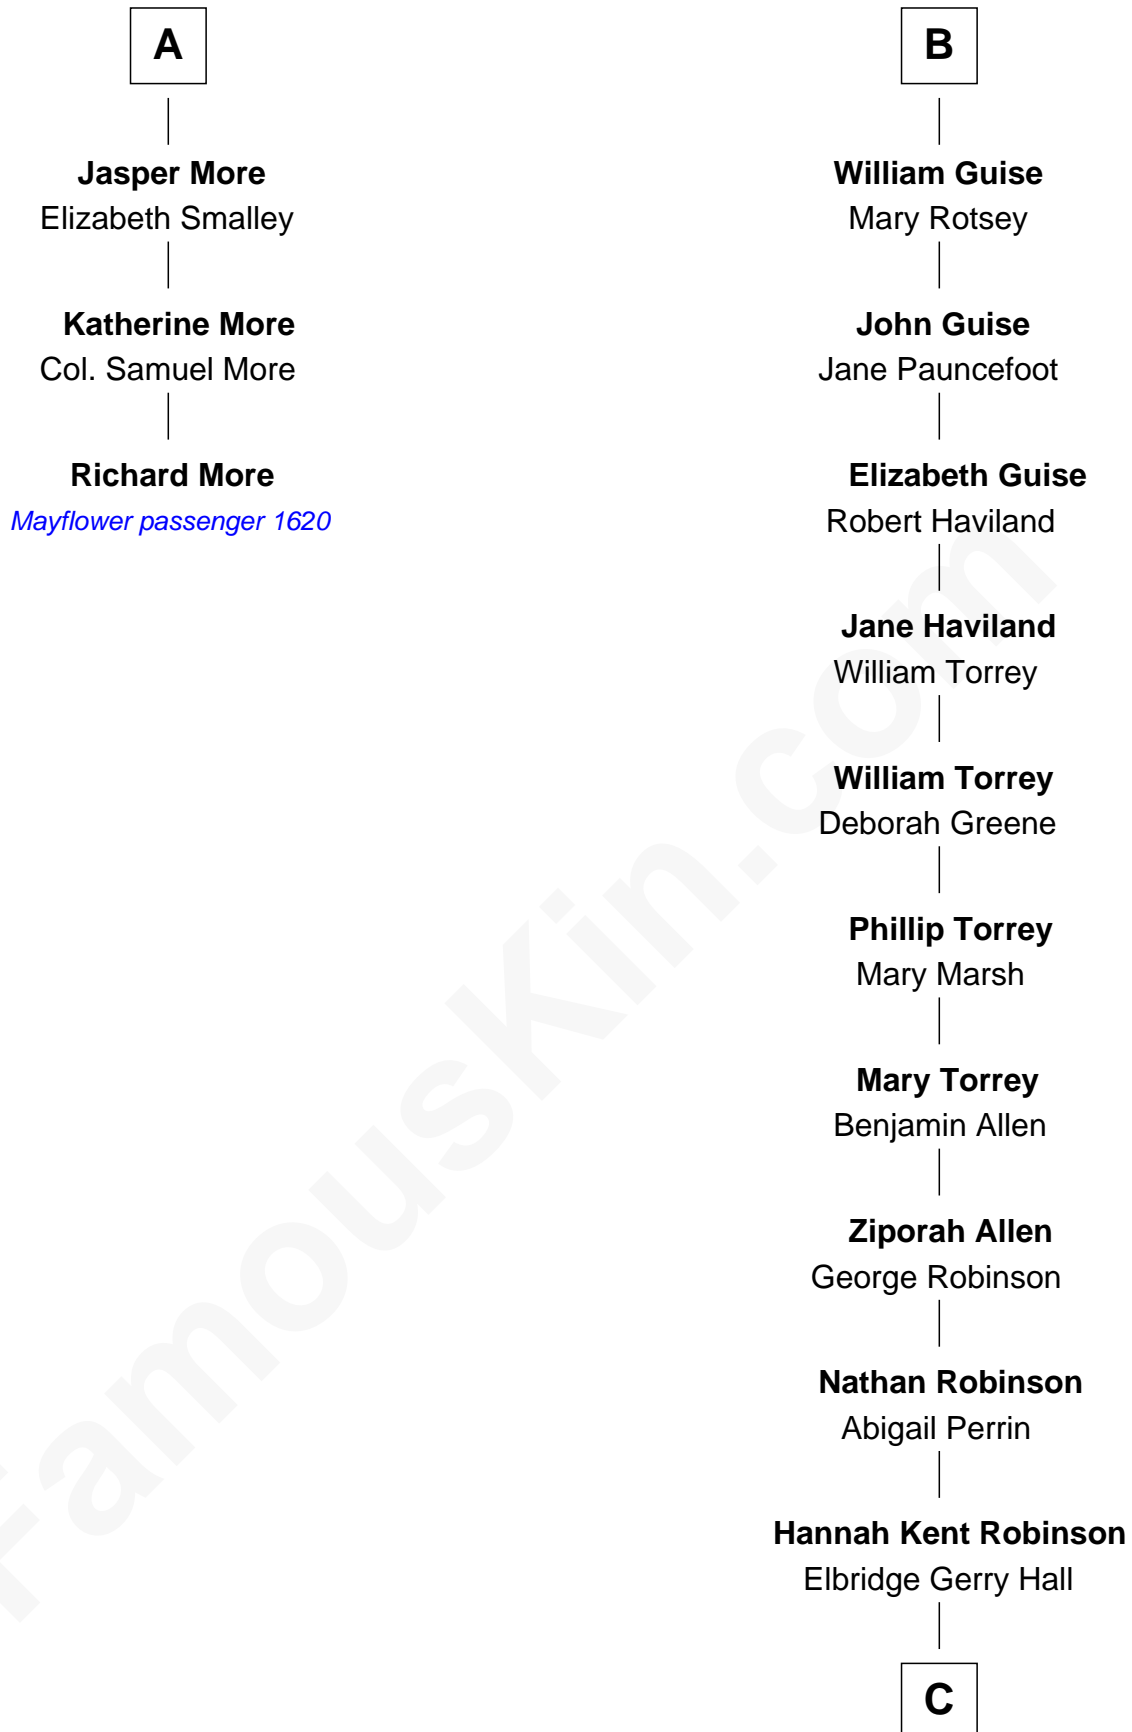

MAYFLOWER

FamousKin.com Relationship Chart of

Richard More

(c1614 - c1696) Mayflower passenger 1620

9th cousin 11 times removed of

Raquel Welch

Movie Actress

Sir Maurice de Berkeley

Maurice de Berkeley

Margaret - - - - -

Thomas Berkeley

Catherine Botetourte

Maurice Berkeley

Johanna Denham

Maurice Berkeley

Ellen Montfort

Sir William Berkeley

Anne Stafford

Anne Berkeley

Sir John Guise

John Guise

Tacy Grey

B

C