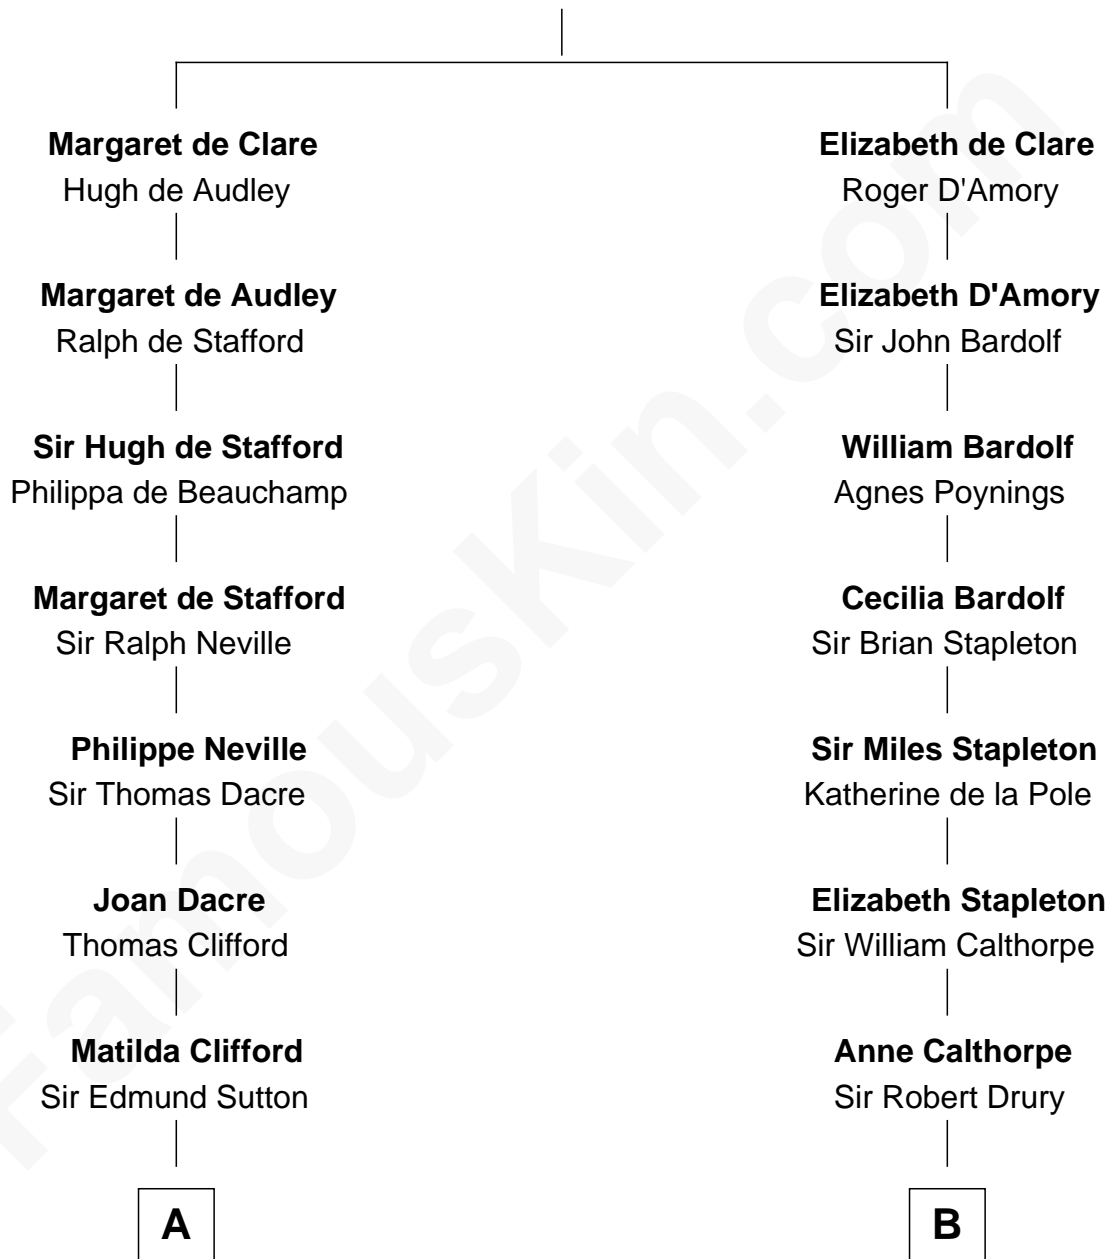

MAYFLOWER

FamousKin.com Relationship Chart of

Richard More

(c1614 - c1696) Mayflower passenger 1620

12th cousin 8 times removed of

Jesse James

Outlaw, Bank Robber, Murderer

Sir Gilbert de Clare

Joan of Acre

C

—
Anthony Lindsay

Ailsey Cole

—
Sarah Lindsay

James Cole

—
Zerelda Elizabeth Cole

Robert Sallee James

—
Jesse James

Outlaw, Bank Robber, Murderer

FamousKin.com