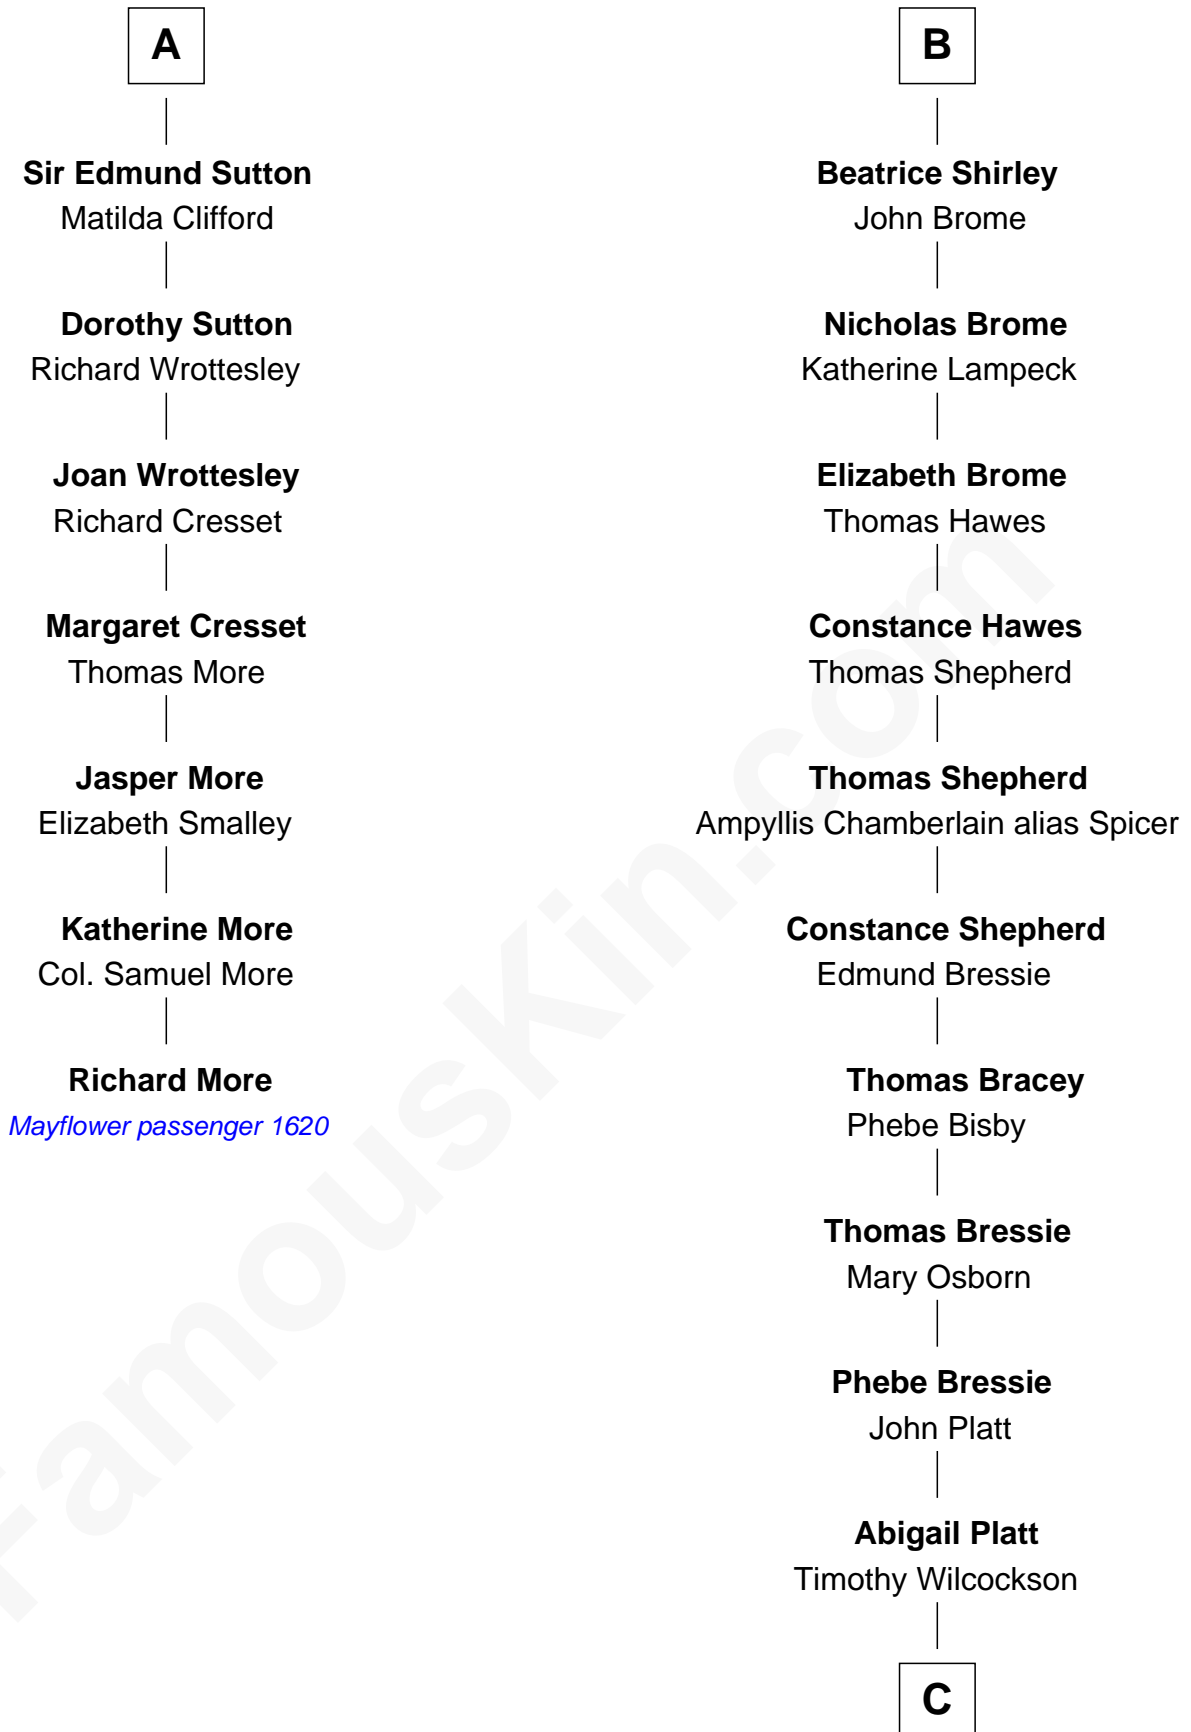

MAYFLOWER

FamousKin.com Relationship Chart of **Richard More**

(c1614 - c1696) Mayflower passenger 1620

13th cousin 8 times removed of

Helen (Herron) Taft

First Lady of President William H. Taft

John, King of England

C

Joanna Wilcockson

David Welles

Charity Welles

Rev. Isaac Clinton

Maria Clinton

Ela Collins

Harriet Anne Collins

John Williamson Herron

Helen (Herron) Taft

First Lady of William H. Taft