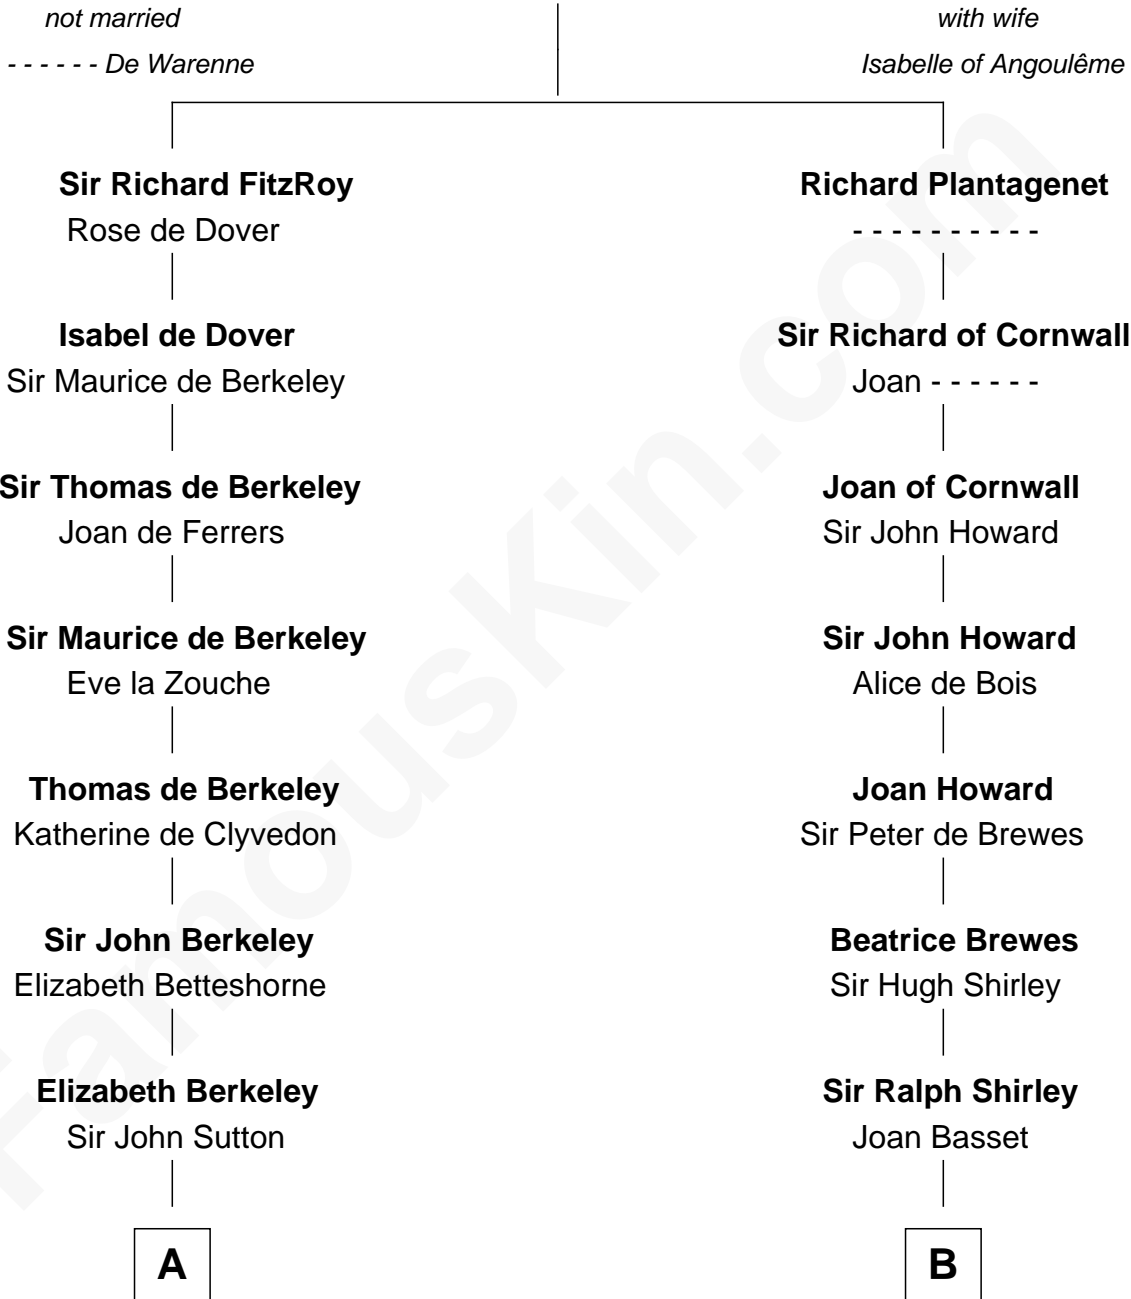

MAYFLOWER

FamousKin.com Relationship Chart of **Richard More**

(c1614 - c1696) Mayflower passenger 1620

13th cousin 8 times removed of

Helen (Herron) Taft

First Lady of President William H. Taft

John, King of England

C

Joanna Wilcockson

David Welles

Charity Welles

Rev. Isaac Clinton

Maria Clinton

Ela Collins

Harriet Anne Collins

John Williamson Herron

Helen (Herron) Taft

First Lady of William H. Taft