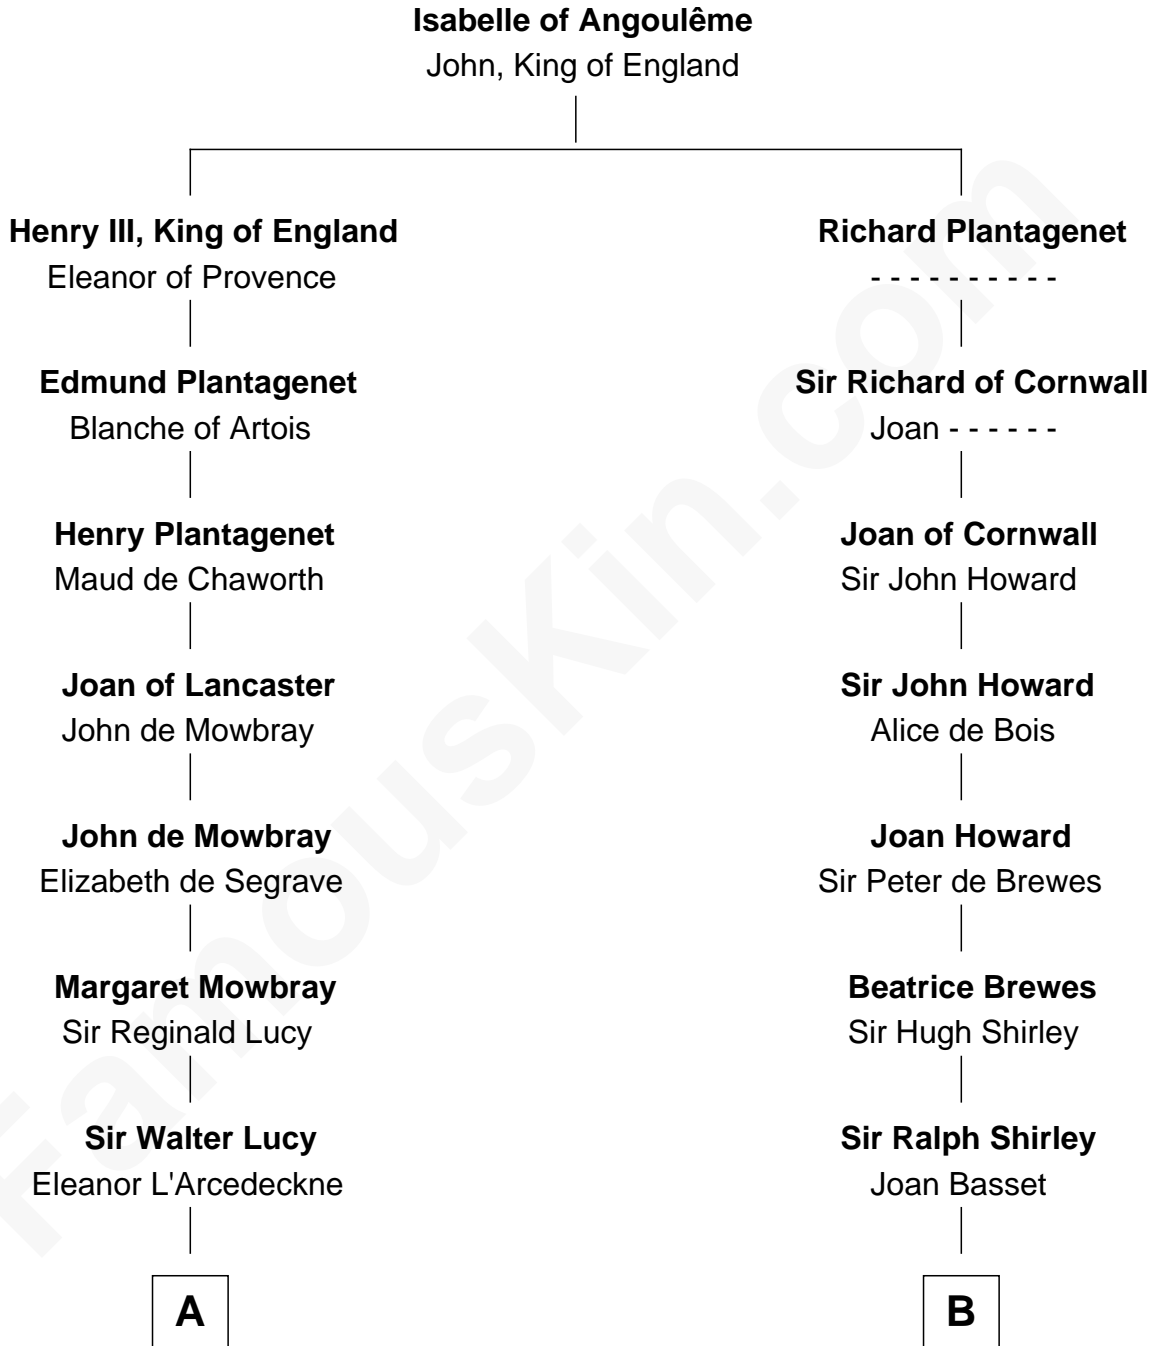

MAYFLOWER

FamousKin.com Relationship Chart of **Richard More**

(c1614 - c1696) Mayflower passenger 1620

14th cousin 7 times removed of

Helen (Herron) Taft

First Lady of President William H. Taft

C

Joanna Wilcockson

David Welles

Charity Welles

Rev. Isaac Clinton

Maria Clinton

Ela Collins

Harriet Anne Collins

John Williamson Herron

Helen (Herron) Taft

First Lady of William H. Taft