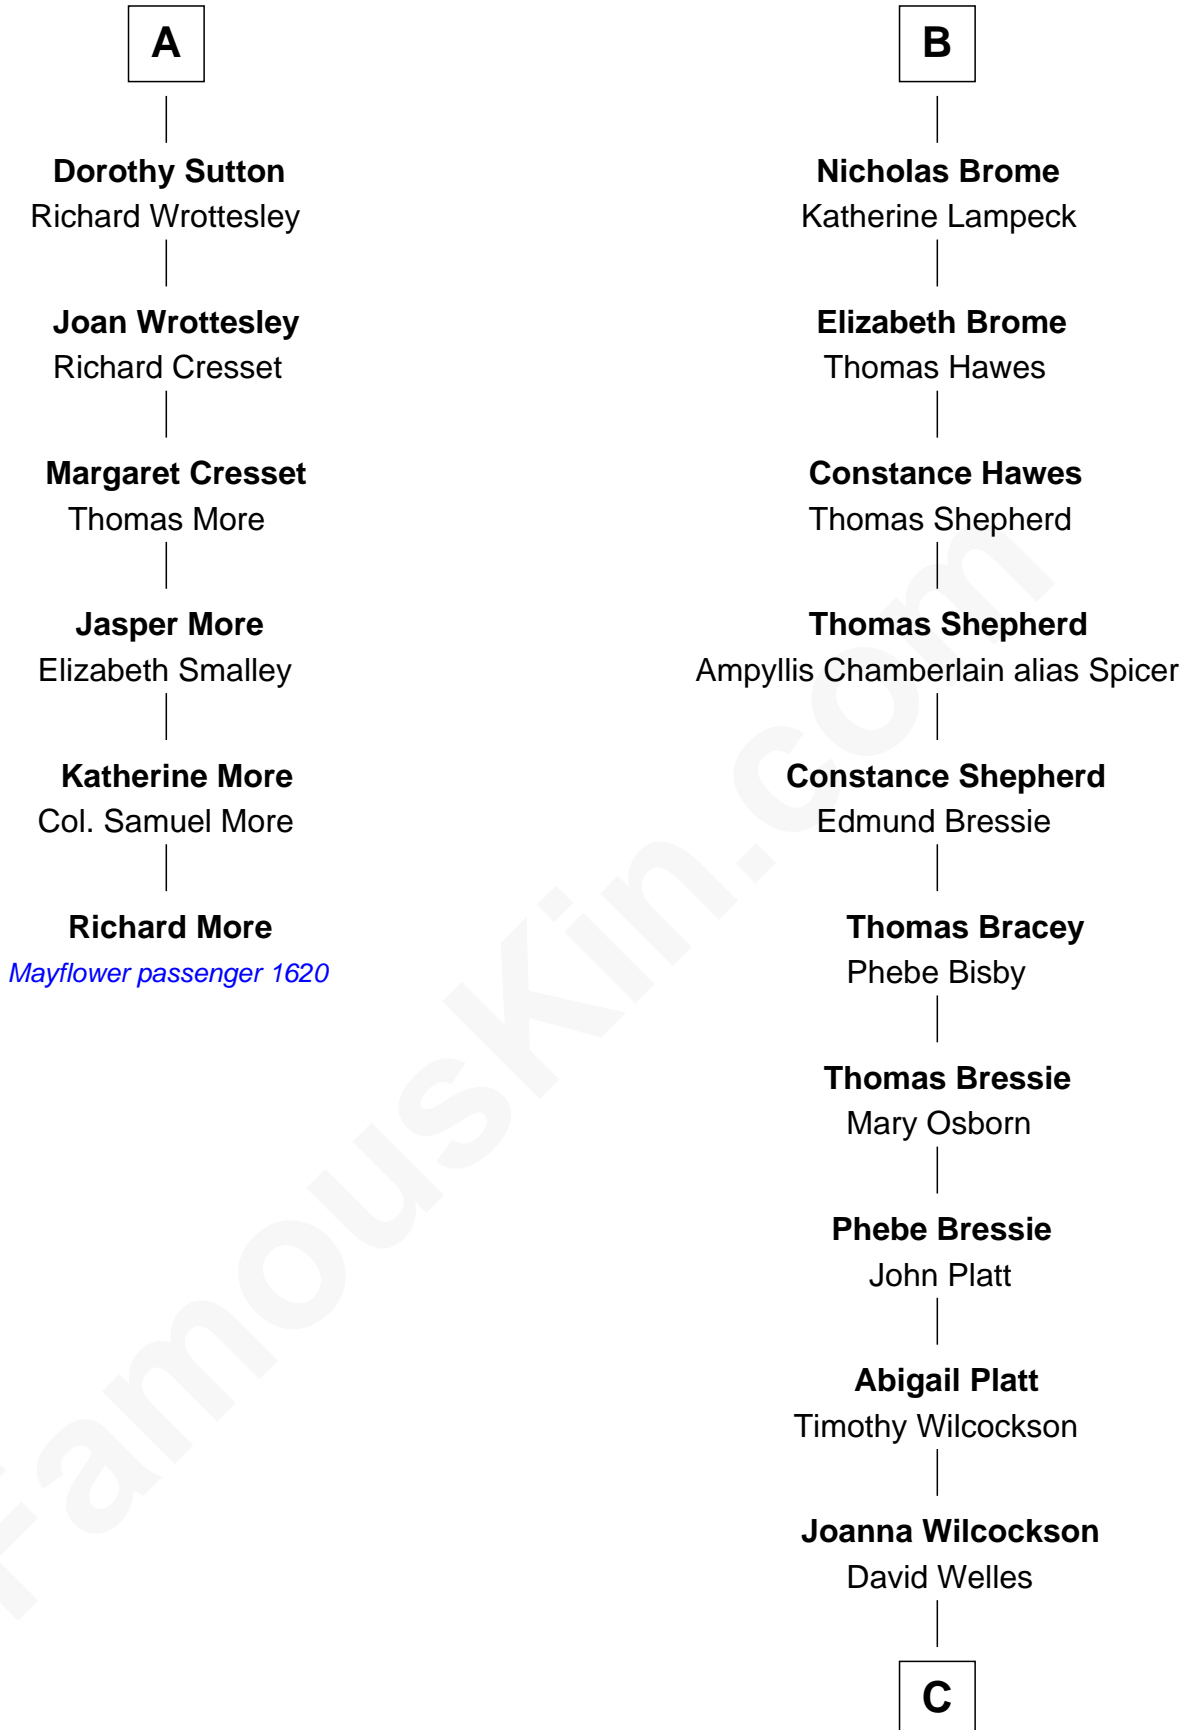

MAYFLOWER

# FamousKin.com Relationship Chart of Richard More

(c1614 - c1696) Mayflower passenger 1620

12th cousin 8 times removed of

## Helen (Herron) Taft

First Lady of President William H. Taft

**C**

**Charity Welles**  
Rev. Isaac Clinton

**Maria Clinton**  
Ela Collins

**Harriet Anne Collins**  
John Williamson Herron

**Helen (Herron) Taft**  
*First Lady of William H. Taft*