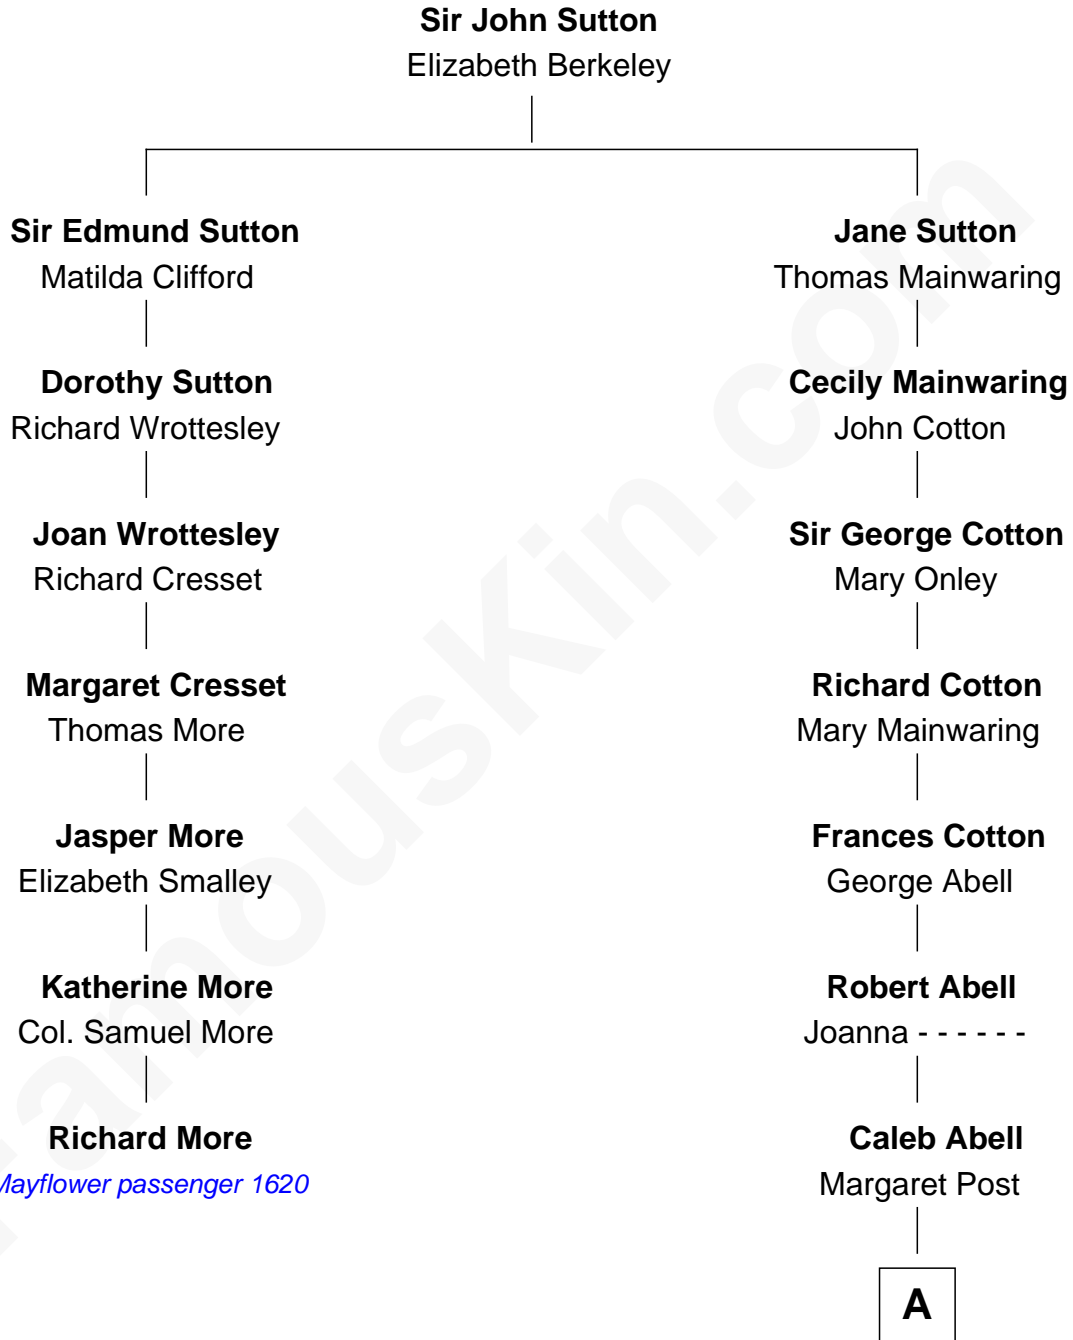

MAYFLOWER

FamousKin.com Relationship Chart of **Richard More**

(c1614 - c1696) Mayflower passenger 1620

6th cousin 6 times removed of

Grover Cleveland

22nd and 24th U.S. President

A

|
Experience Abell

Ann Neal

|
Grover Cleveland

22nd and 24th U.S. President