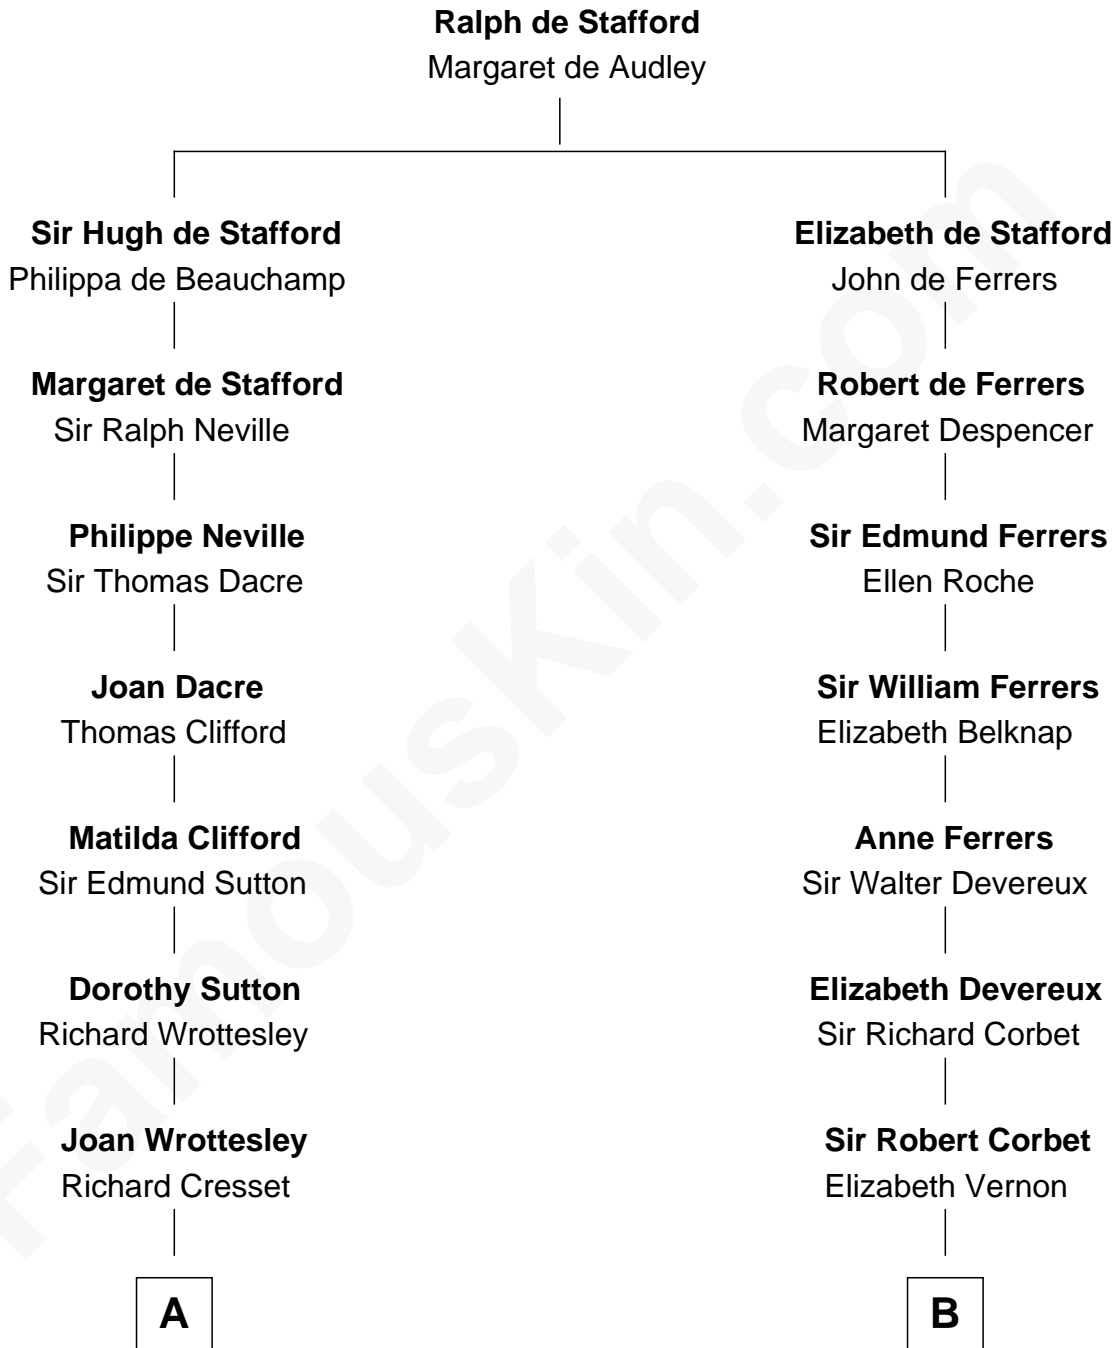

Grover Cleveland

22nd and 24th U.S. President