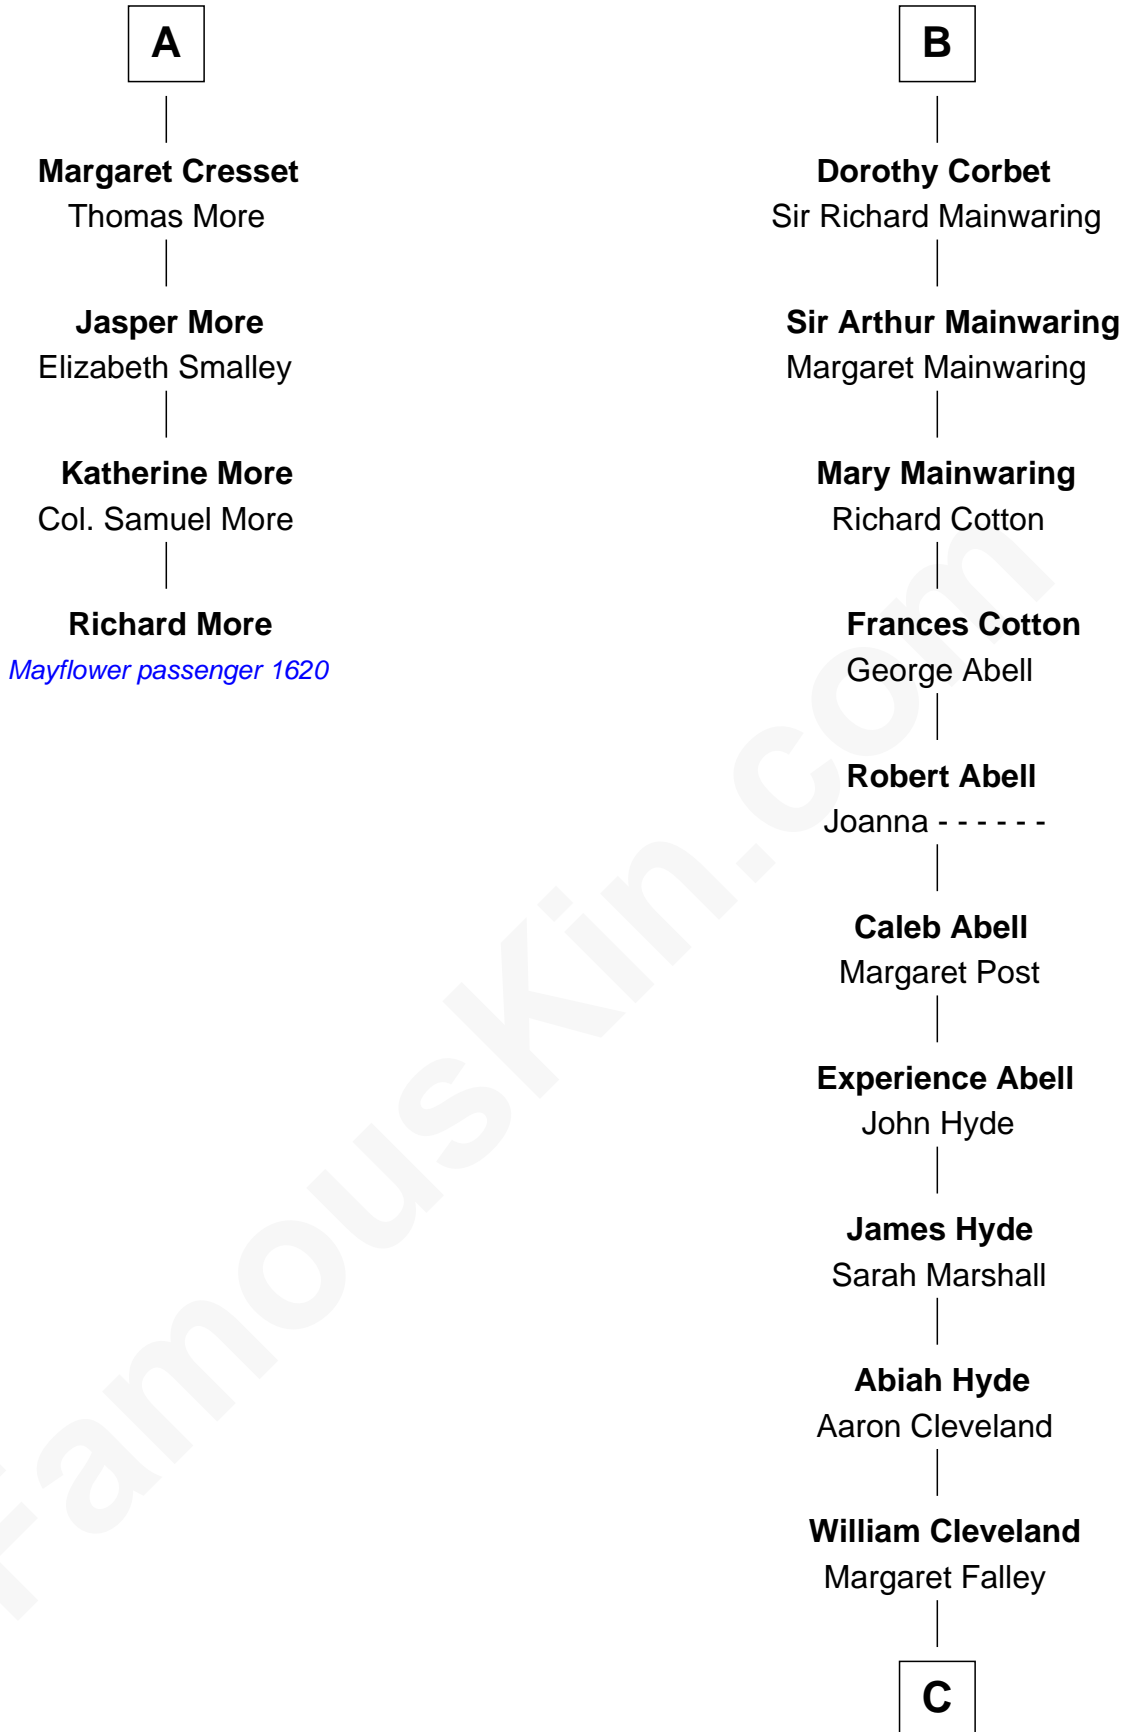

**MAYFLOWER**

# FamousKin.com Relationship Chart of **Richard More**

*(c1614 - c1696) Mayflower passenger 1620*

**10th cousin 8 times removed of**

## **Grover Cleveland**

*22nd and 24th U.S. President*

**C**

Rev. Richard Falley Cleveland

Ann Neal

**Grover Cleveland**

*22nd and 24th U.S. President*

FamousKin.com