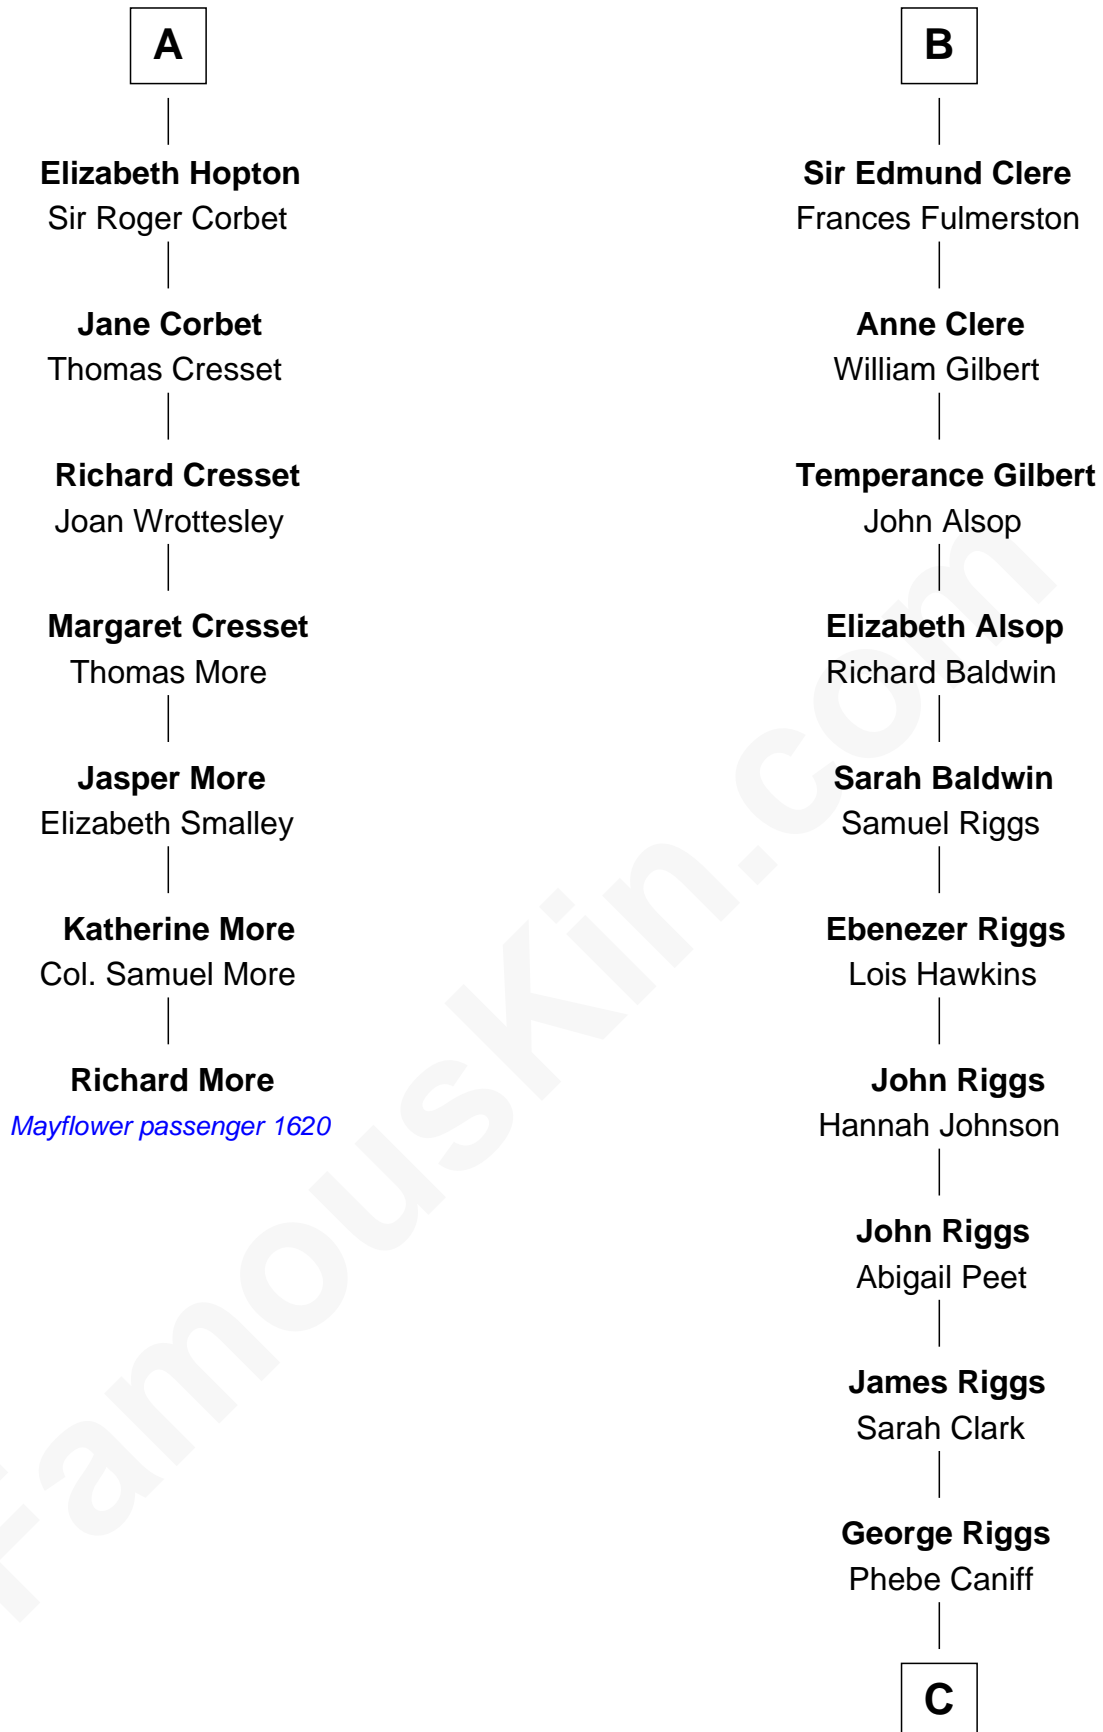

MAYFLOWER

FamousKin.com Relationship Chart of **Richard More**

(c1614 - c1696) Mayflower passenger 1620

13th cousin 7 times removed of

Mamie (Doud) Eisenhower

First Lady of President Dwight Eisenhower

Sir James le Boteler

Eleanor de Bohun

C

—
Maria Riggs

Eli Doud
—

—
Royal Houghton Doud

Mary Cornelia Sheldon
—

—
John Sheldon Doud

Elivera Mathilda Carlson
—

—
Mamie (Doud) Eisenhower

First Lady of Dwight Eisenhower