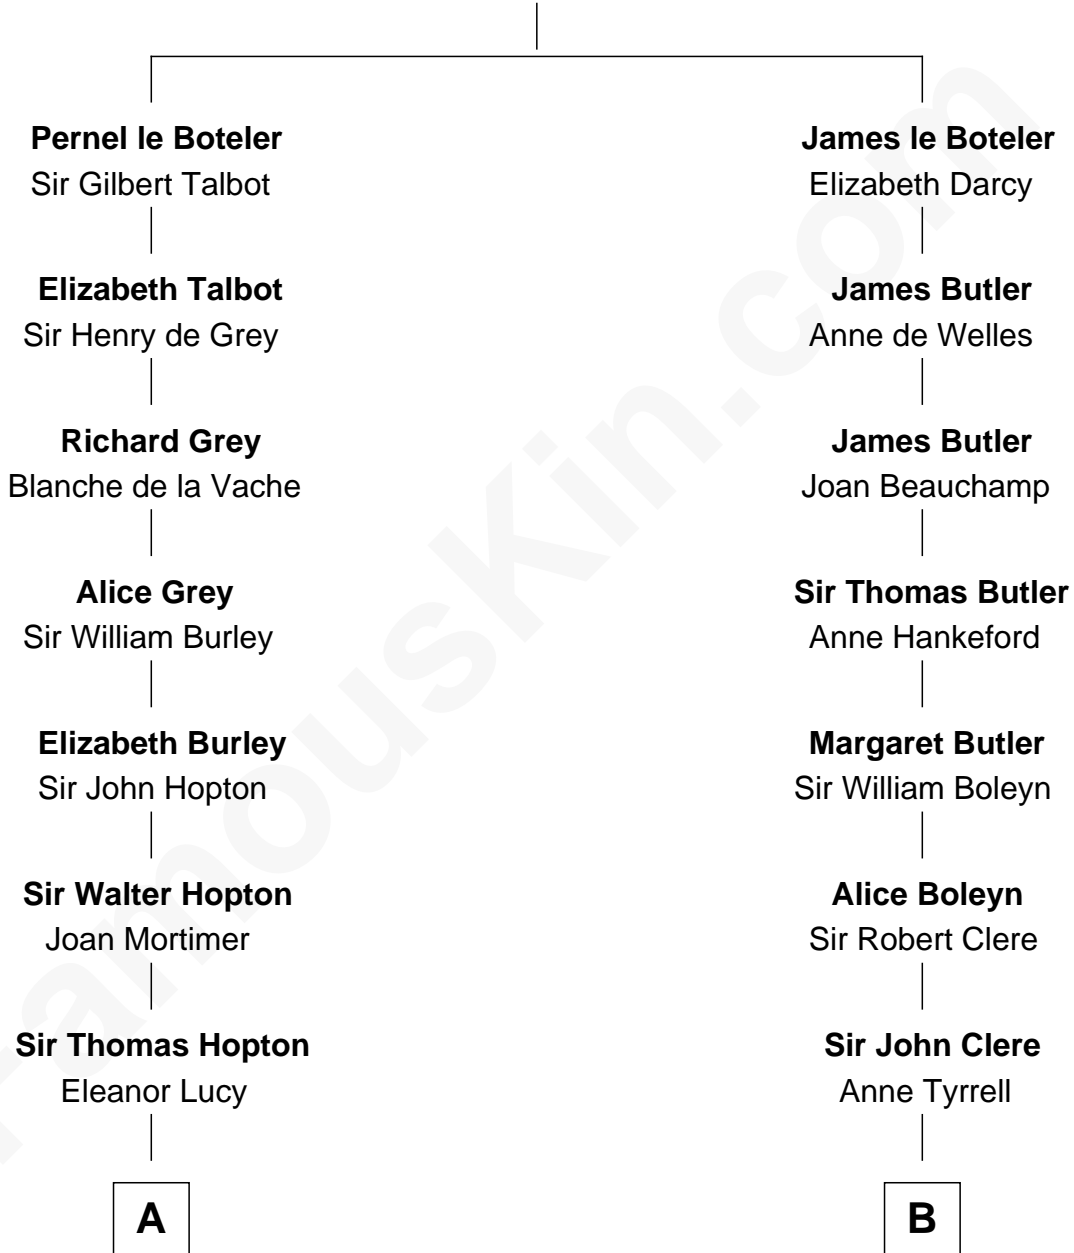

MAYFLOWER

FamousKin.com Relationship Chart of **Richard More**

(c1614 - c1696) Mayflower passenger 1620

13th cousin 7 times removed of

Mamie (Doud) Eisenhower

First Lady of President Dwight Eisenhower

Sir James le Boteler

Eleanor de Bohun

C

—
Maria Riggs

Eli Doud
—

—
Royal Houghton Doud

Mary Cornelia Sheldon
—

—
John Sheldon Doud

Elivera Mathilda Carlson
—