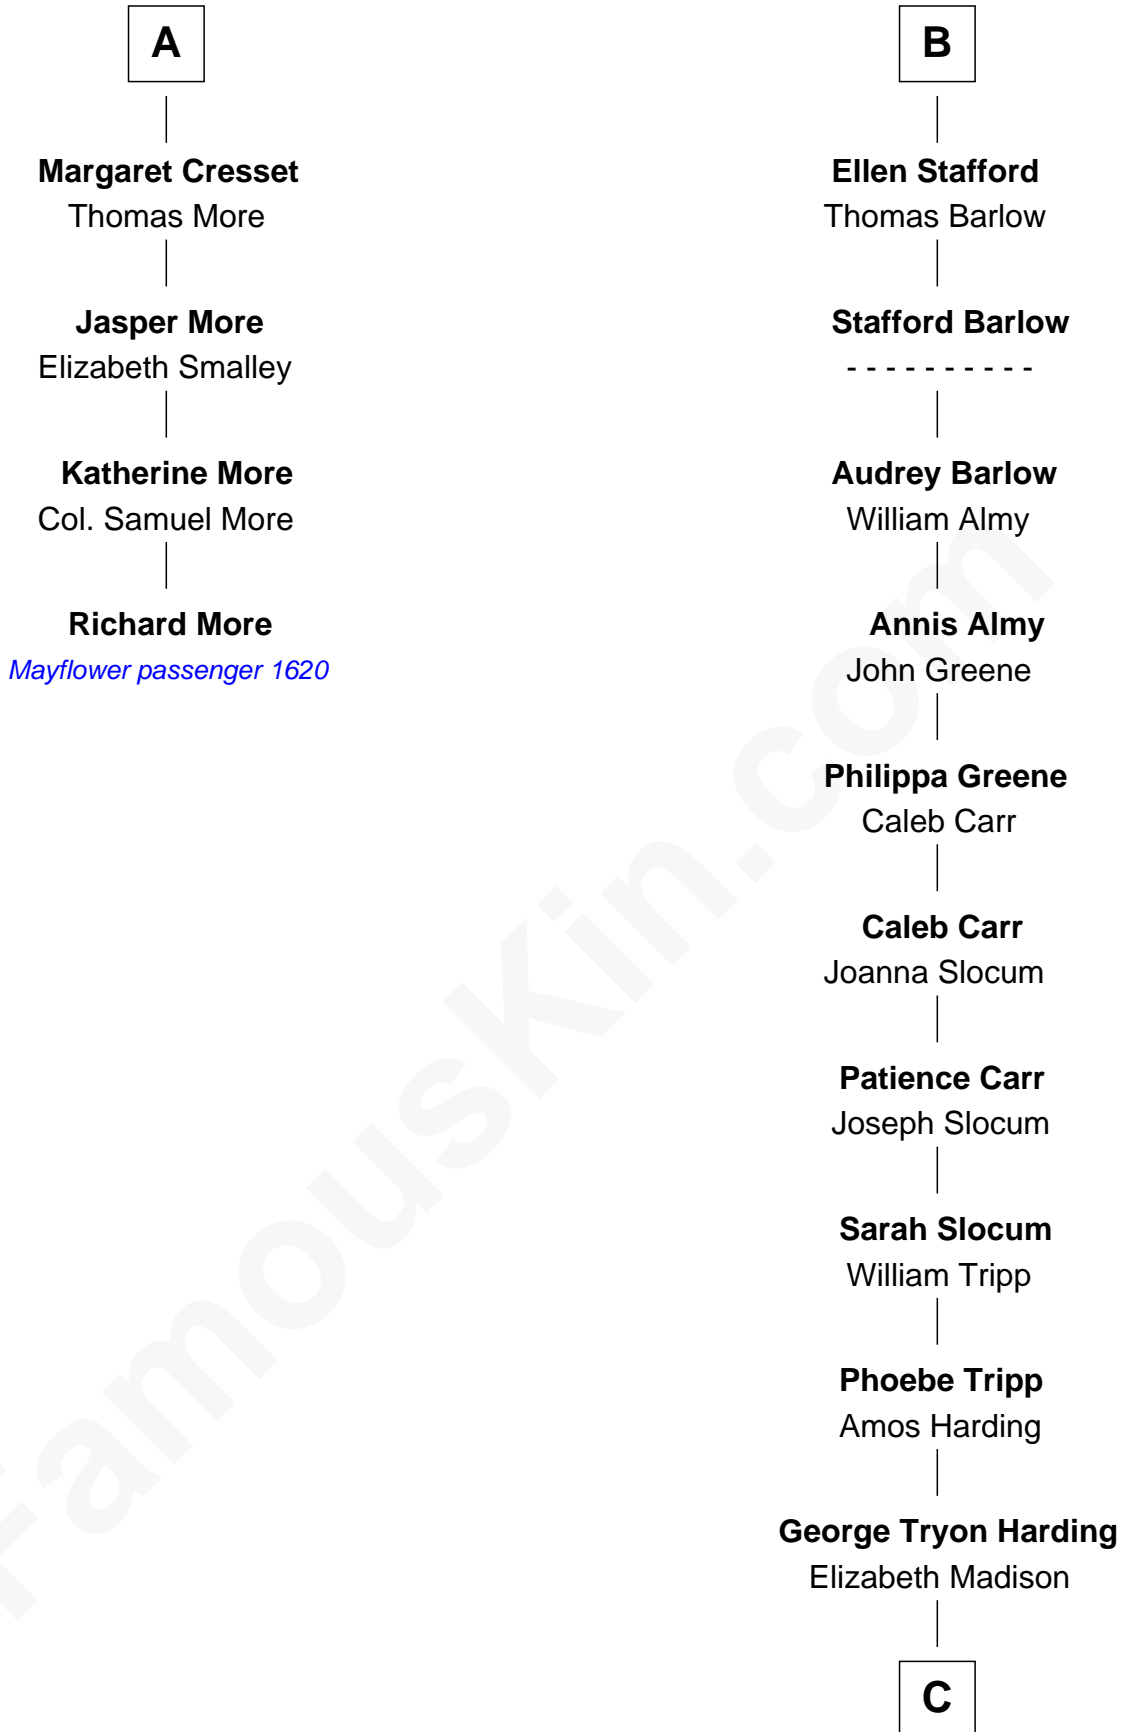

MAYFLOWER

FamousKin.com Relationship Chart of Richard More

(c1614 - c1696) Mayflower passenger 1620

10th cousin 9 times removed of

Warren G. Harding
29th U.S. President

Ralph de Stafford

with wife
Margaret de Audley

Sir Humphrey Stafford
Elizabeth Burdet

Joan Dacre
Thomas Clifford

Sir Humphrey Stafford
Eleanor Aylesbury

Matilda Clifford
Sir Edmund Sutton

Humphrey Stafford
Katherine Fray

Dorothy Sutton
Richard Wrottesley

Sir Humphrey Stafford
Margaret Fogge

Joan Wrottesley
Richard Cresset

Sir Humphrey Stafford
Margaret Tame

A

B

C

Charles Alexander Harding

Mary Ann Crawford