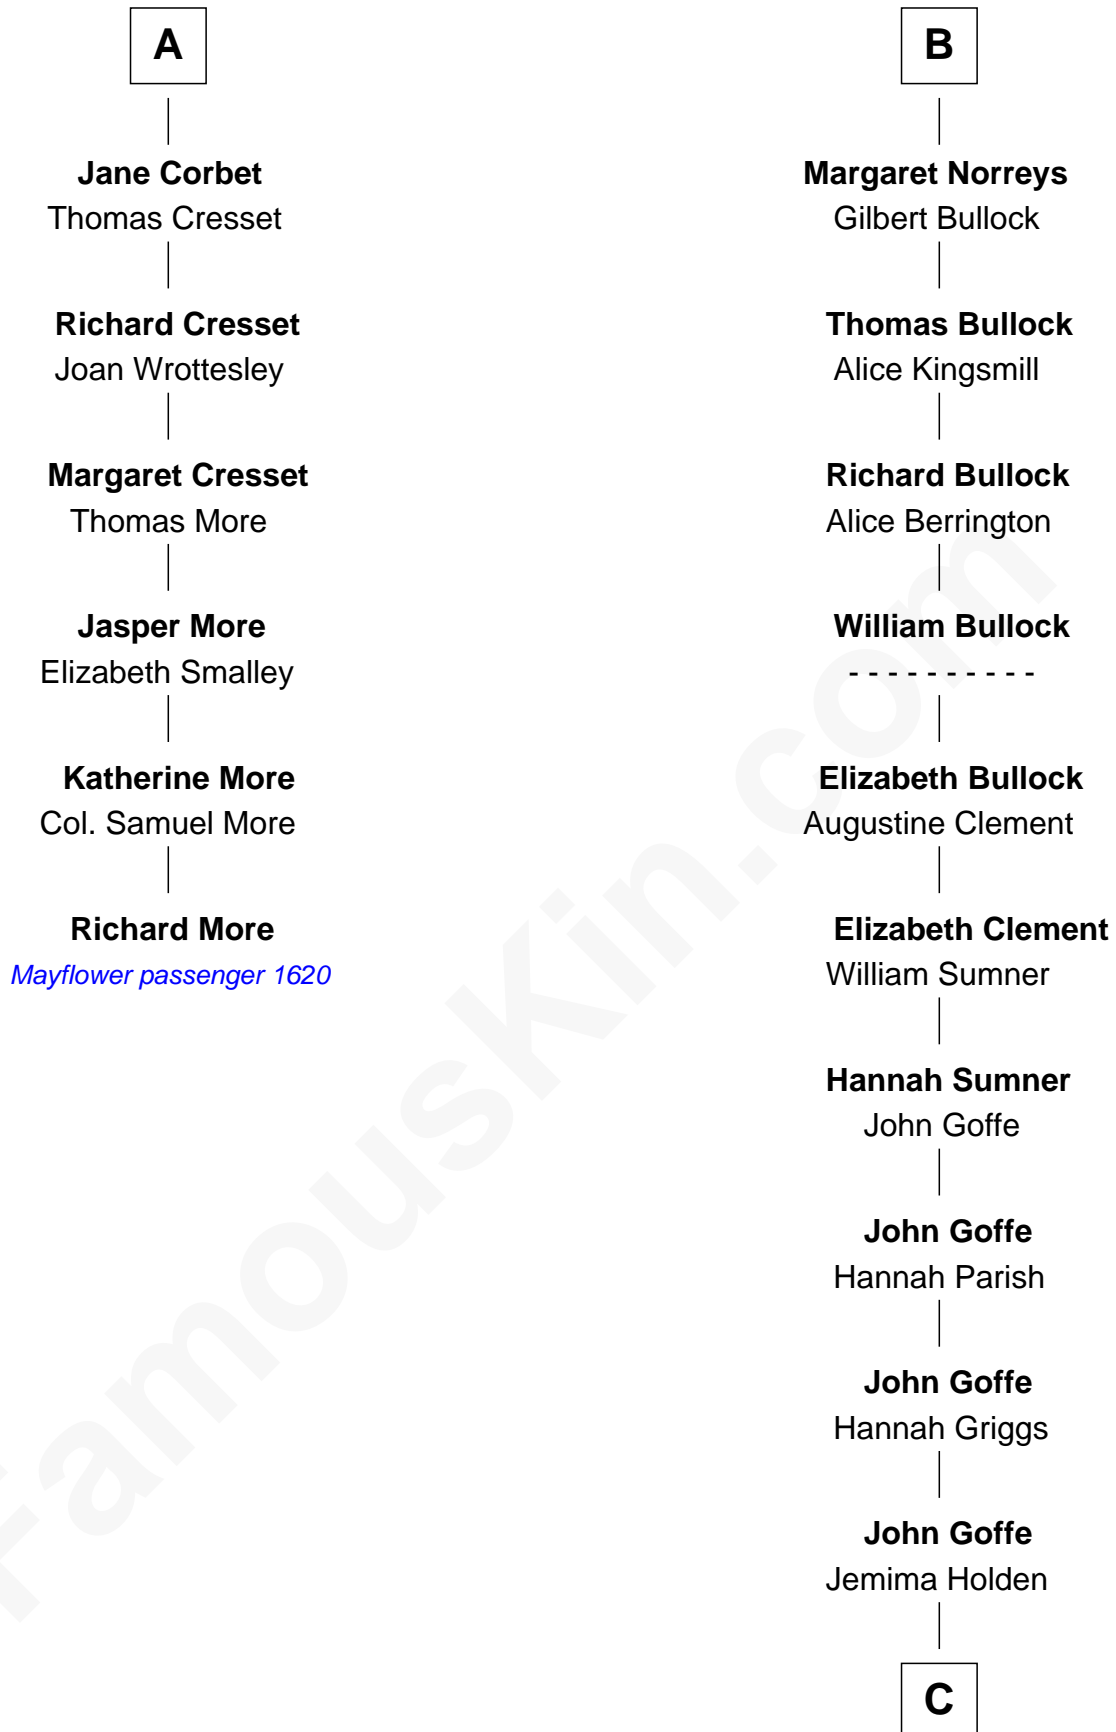

MAYFLOWER

FamousKin.com Relationship Chart of **Richard More**

(c1614 - c1696) Mayflower passenger 1620

12th cousin 9 times removed of

Lou (Henry) Hoover

First Lady of President Herbert Hoover

Isabella de Beauchamp

Margaret Mowbray

Sir Reginald Lucy

Sir Walter Lucy

Eleanor L'Arcedeckne

Eleanor Lucy

Sir Thomas Hopton

Elizabeth Hopton

Sir Roger Corbet

Sir Richard Sergeaux

Alice Sergeaux

Sir Richard de Vere

Sir John de Vere

Elizabeth Howard

Joan de Vere

Sir William Norreys

B