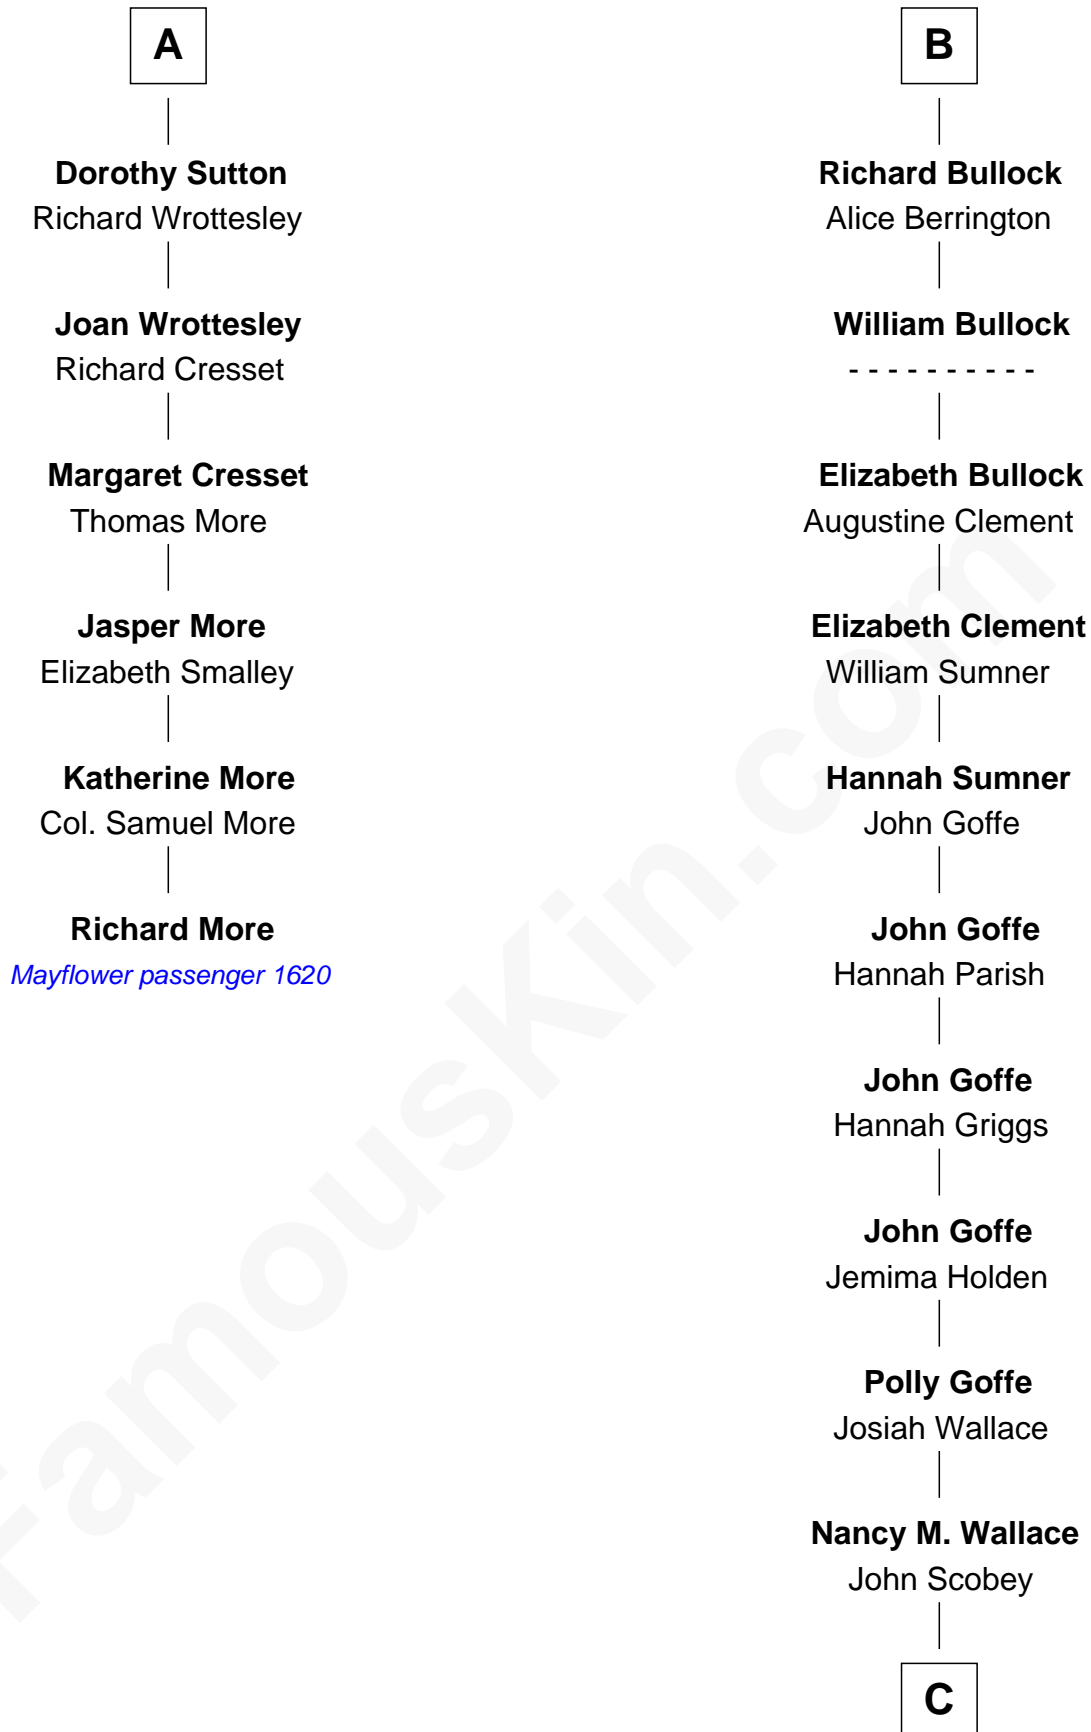

MAYFLOWER

FamousKin.com Relationship Chart of Richard More

(c1614 - c1696) Mayflower passenger 1620

12th cousin 7 times removed of

Lou (Henry) Hoover

First Lady of President Herbert Hoover

Bartholomew de Badlesmere

Margaret de Clare

Elizabeth de Badlesmere

Sir Edmund Mortimer

Sir Roger de Mortimer

Philippa de Montagu

Edmund Mortimer

Philippa Plantagenet

Elizabeth Mortimer

Maud de Badlesmere

John de Vere

Aubrey de Vere

Alice FitzWalter

Sir Richard de Vere

Alice Sergeaux

Sir John de Vere

Elizabeth Howard

Joan de Vere

Sir William Norreys

Margaret Norreys

Gilbert Bullock

Thomas Bullock

Alice Kingsmill

B

C