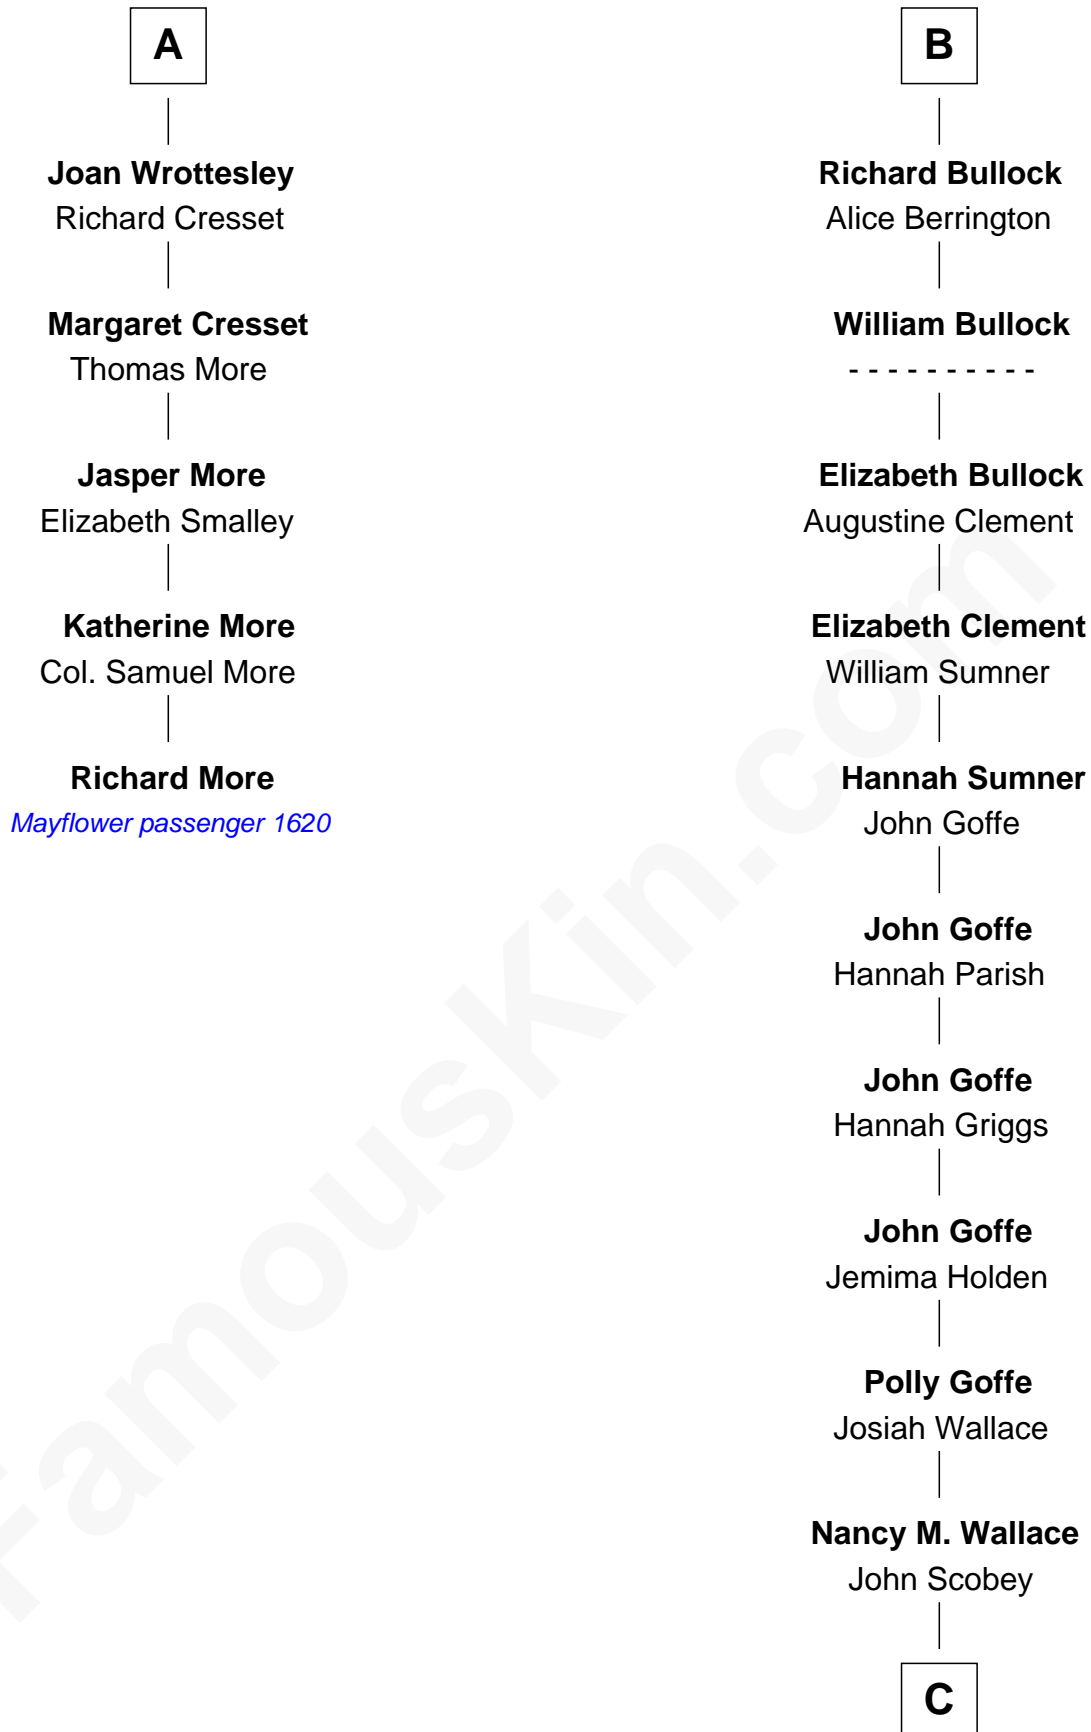

**MAYFLOWER**

# FamousKin.com Relationship Chart of **Richard More**

(c1614 - c1696) *Mayflower* passenger 1620

11th cousin 8 times removed of

## **Lou (Henry) Hoover**

*First Lady of President Herbert Hoover*

**C**

**Philomelia Sophia Scobey**

Phineas Weed

**Florence Ida Weed**

Charles Delano Henry

**Lou (Henry) Hoover**