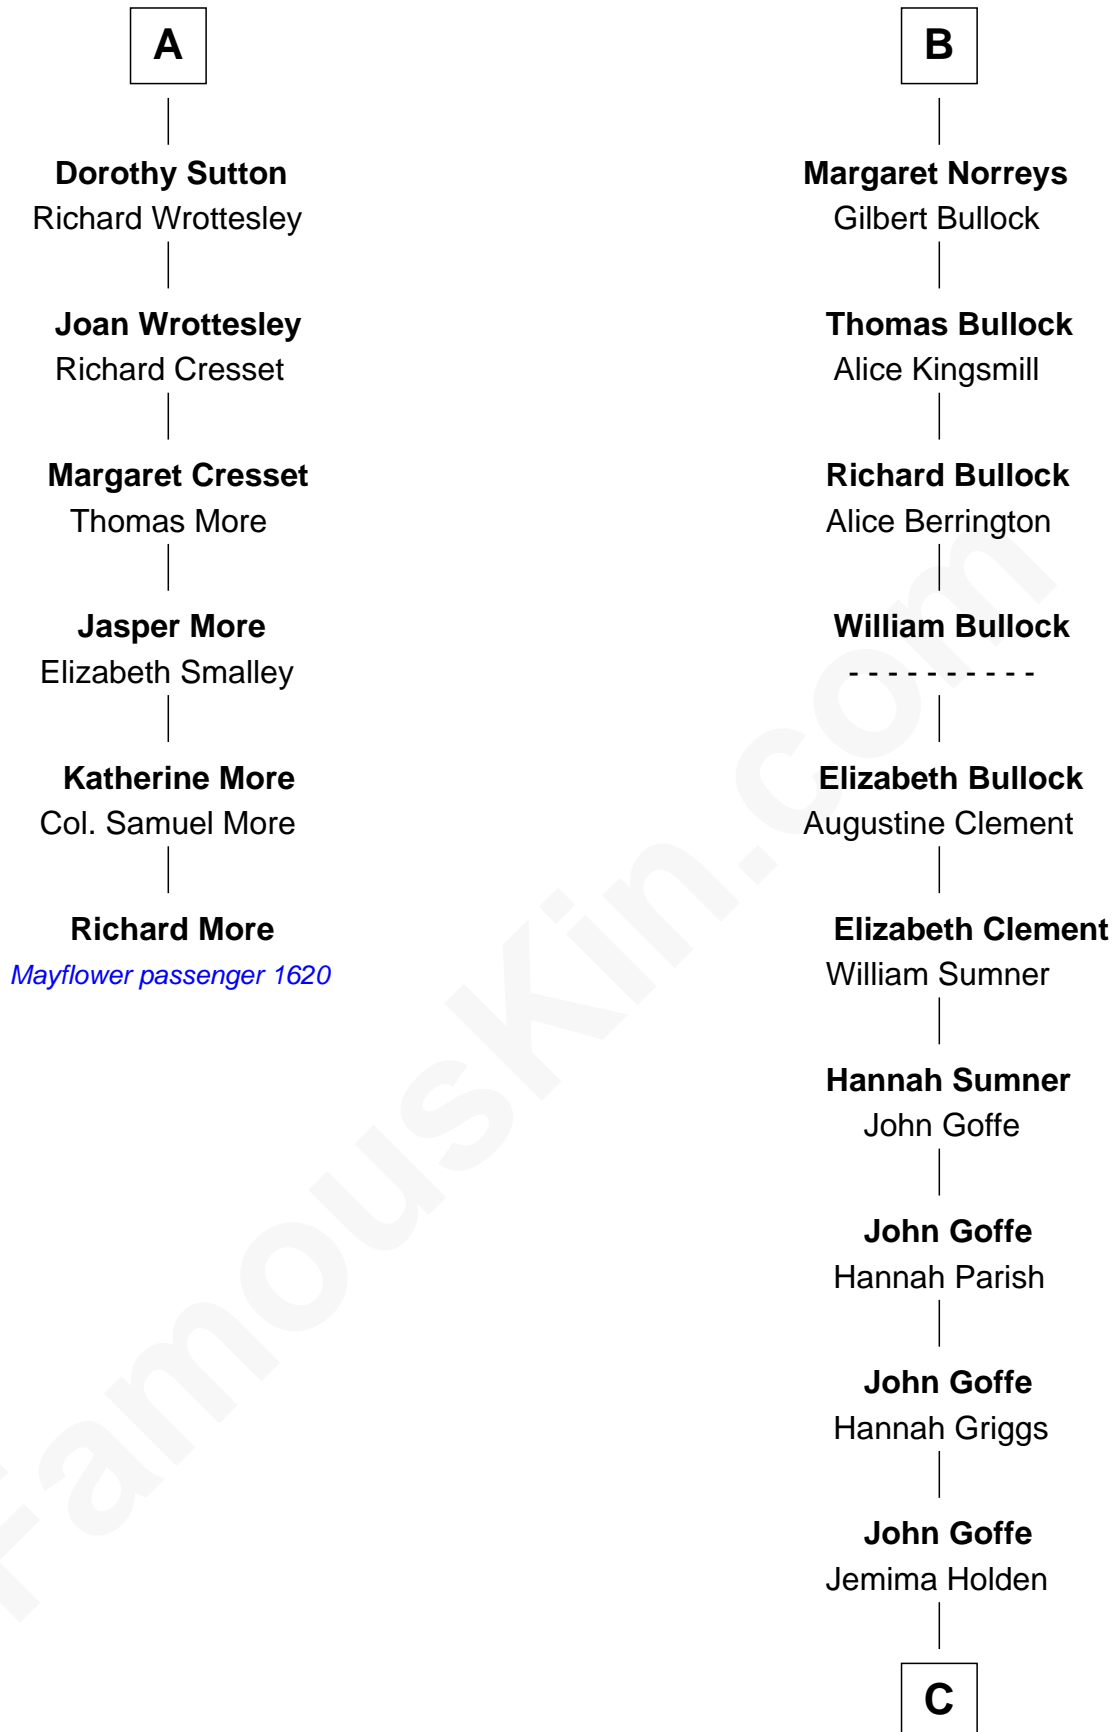

# FamousKin.com Relationship Chart of **Richard More**

(c1614 - c1696) *Mayflower* passenger 1620

12th cousin 9 times removed of

**Lou (Henry) Hoover**

*First Lady of President Herbert Hoover*

**Sir Hugh le Despencer**

**Hugh le Despencer**

Eleanor de Clare

**Isabel le Despencer**

Richard Fitzalan

**Sir Edmund Fitzalan**

Sibyl de Montagu

**Philippe Fitzalan**

Sir Richard Sergeaux

**Alice Sergeaux**

Sir Richard de Vere

**Sir John de Vere**

Elizabeth Howard

**Joan de Vere**

Sir William Norreys

**B**

**C**

**Polly Goffe**

Josiah Wallace

**Nancy M. Wallace**

John Scobey

**Philomelia Sophia Scobey**

Phineas Weed

**Florence Ida Weed**

Charles Delano Henry