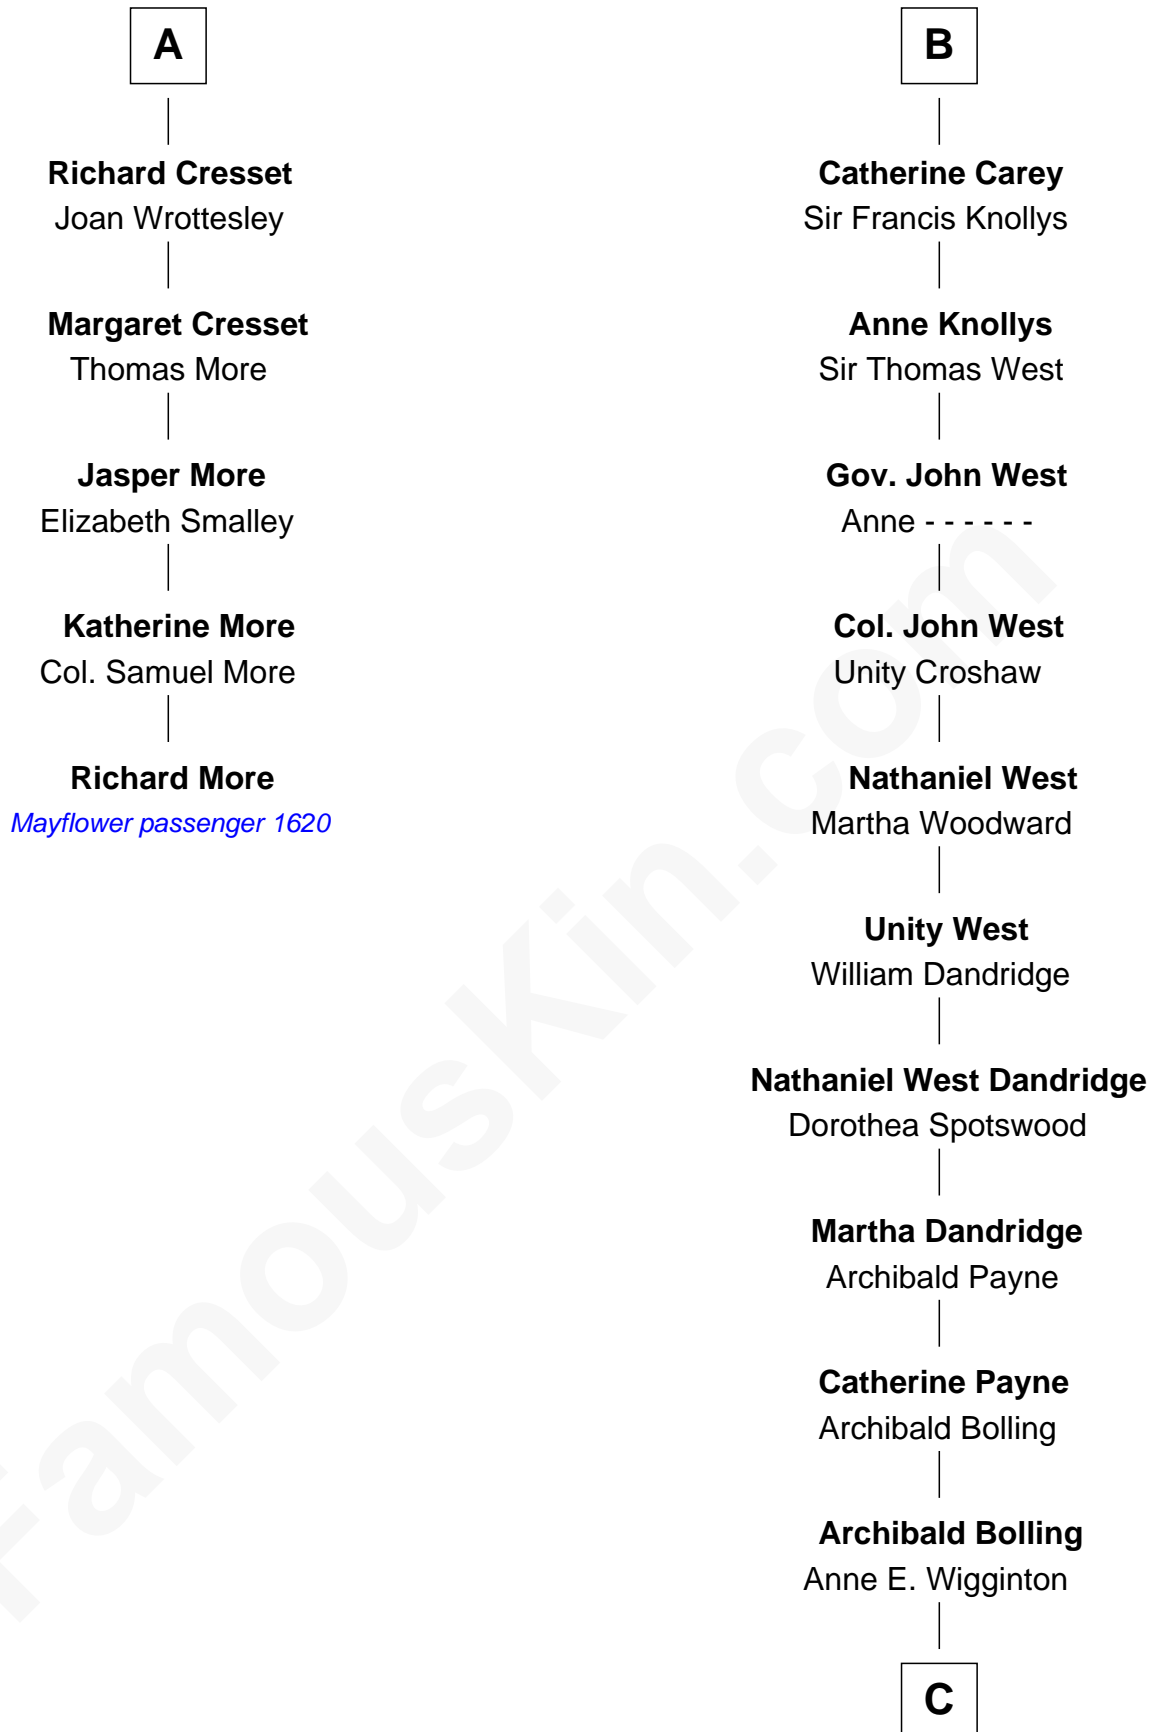

MAYFLOWER

FamousKin.com Relationship Chart of **Richard More**

(c1614 - c1696) *Mayflower passenger 1620*

11th cousin 7 times removed of

Edith (Bolling) Wilson

First Lady of President Woodrow Wilson

C

William Holcombe Bolling

Sarah Spiers White

Edith (Bolling) Wilson

First Lady of Woodrow Wilson

FamousKin.com