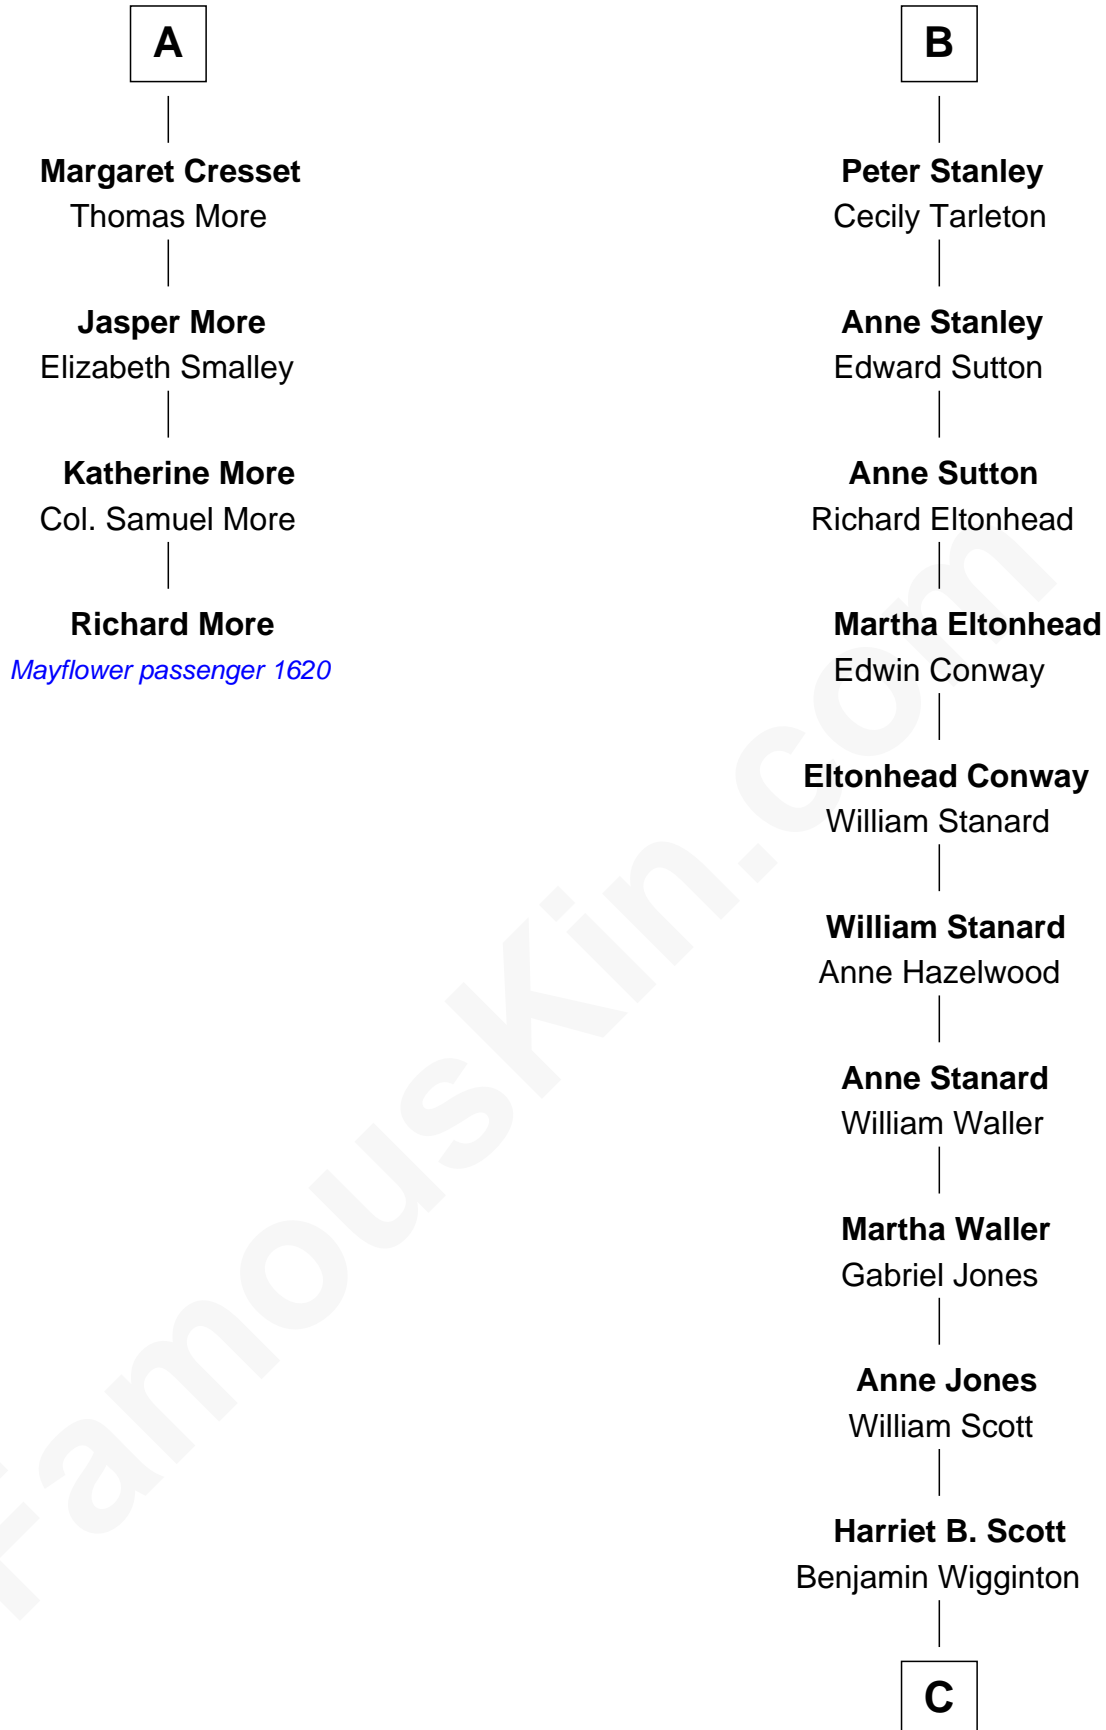

MAYFLOWER

FamousKin.com Relationship Chart of **Richard More**

(c1614 - c1696) Mayflower passenger 1620

10th cousin 9 times removed of

Edith (Bolling) Wilson

First Lady of President Woodrow Wilson

Ralph de Stafford

Philippe Neville
Sir Thomas Dacre

Maud de Swinnerton
Sir John Savage

Joan Dacre
Thomas Clifford

Mary Savage
William Stanley

Matilda Clifford
Sir Edmund Sutton

William Stanley
Alice Hoghton

Dorothy Sutton
Richard Wrottesley

Sir William Stanley
Agnes Grosvenor

Joan Wrottesley
Richard Cresset

Sir William Stanley
Anne Harington

A

B

C

Anne E. Wigginton

Archibald Bolling