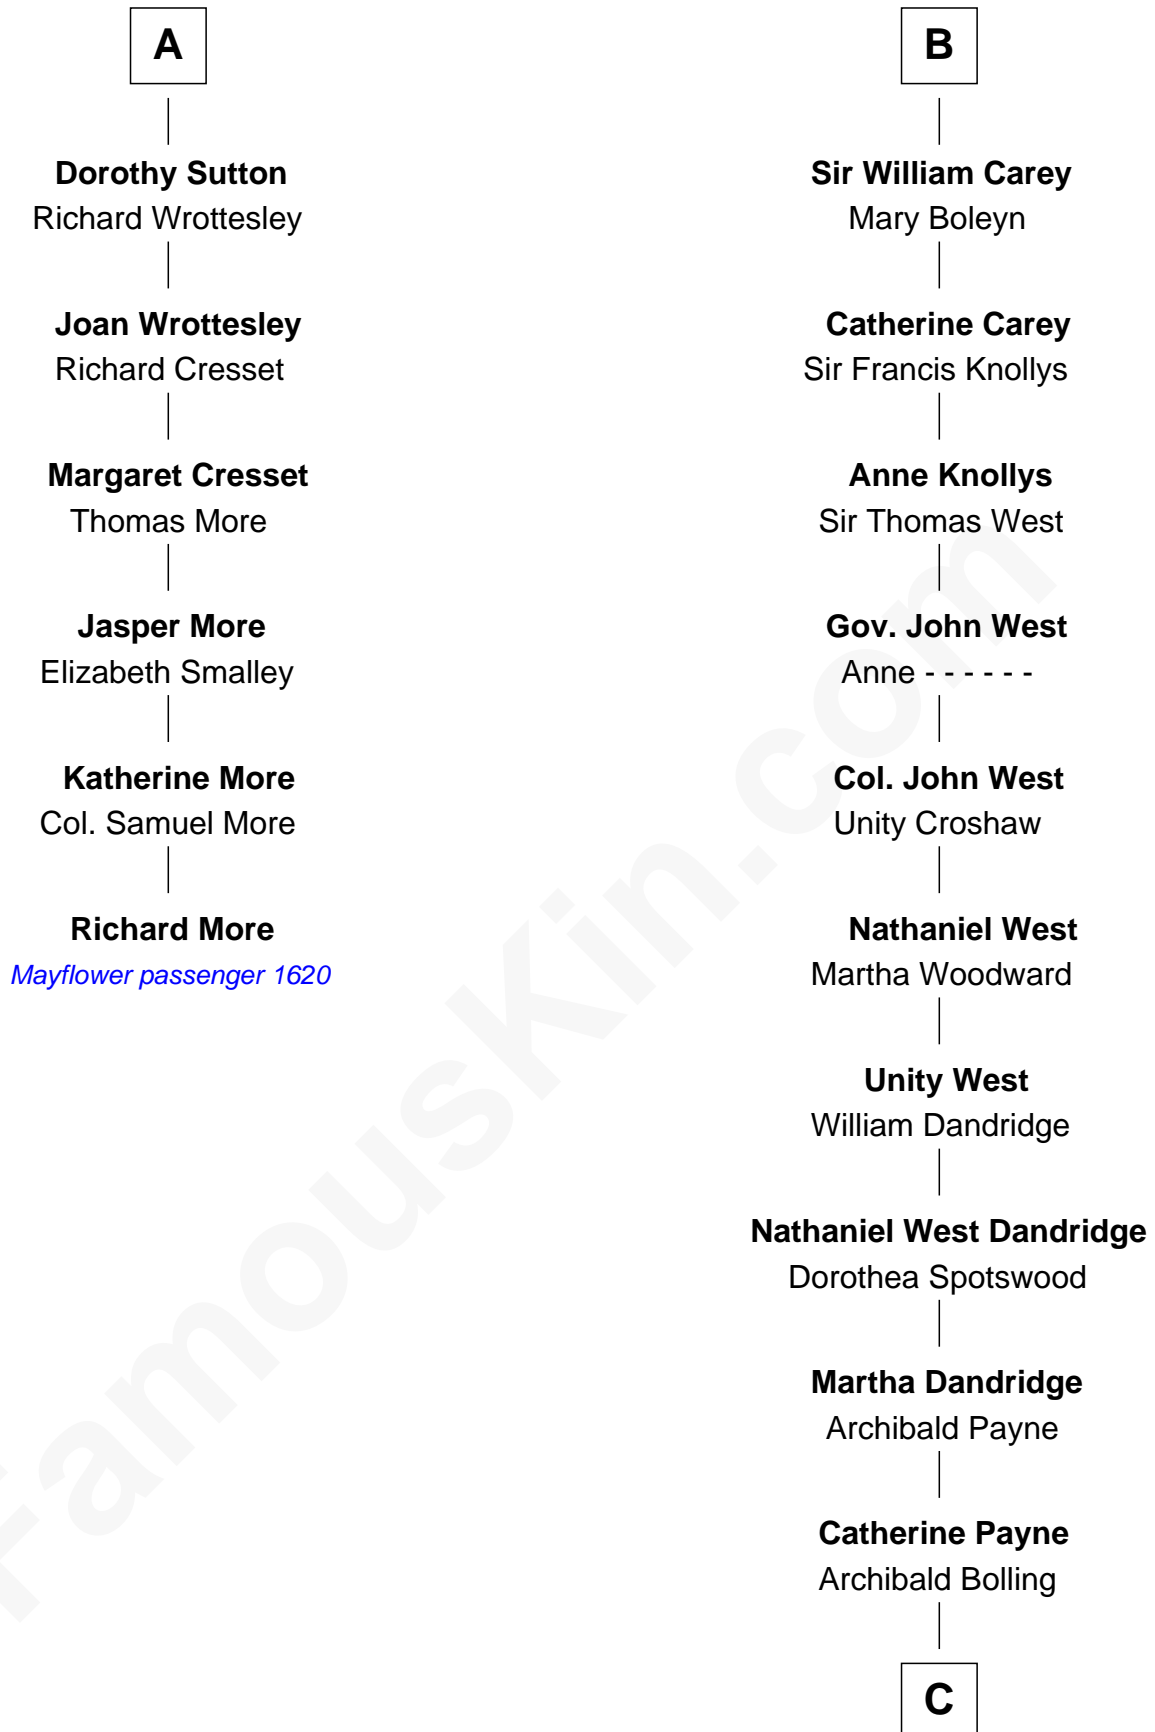

# FamousKin.com Relationship Chart of Richard More

(c1614 - c1696) Mayflower passenger 1620

12th cousin 7 times removed of

**Edith (Bolling) Wilson**

*First Lady of President Woodrow Wilson*

**Roger de Mortimer**

Joan de Geneville

**Sir Edmund Mortimer**  
Elizabeth de Badlesmere

**Sir Roger de Mortimer**  
Philippa de Montagu

**Edmund Mortimer**  
Philippa Plantagenet

**Elizabeth Mortimer**  
Sir Henry Percy

**Elizabeth Percy**  
Sir John Clifford

**Thomas Clifford**  
Joan Dacre

**Matilda Clifford**  
Sir Edmund Sutton

**A**

**Margaret de Mortimer**  
Thomas de Berkeley

**Maurice de Berkeley**  
Elizabeth le Despencer

**Thomas de Berkeley**  
Margaret de Lisle

**Elizabeth de Berkeley**  
Richard de Beauchamp

**Eleanor Beauchamp**  
Edmund Beaufort

**Eleanor Beaufort**  
Sir Robert Spencer

**Margaret Spencer**  
Sir Thomas Carey

**B**

**C**

—  
**Archibald Bolling**