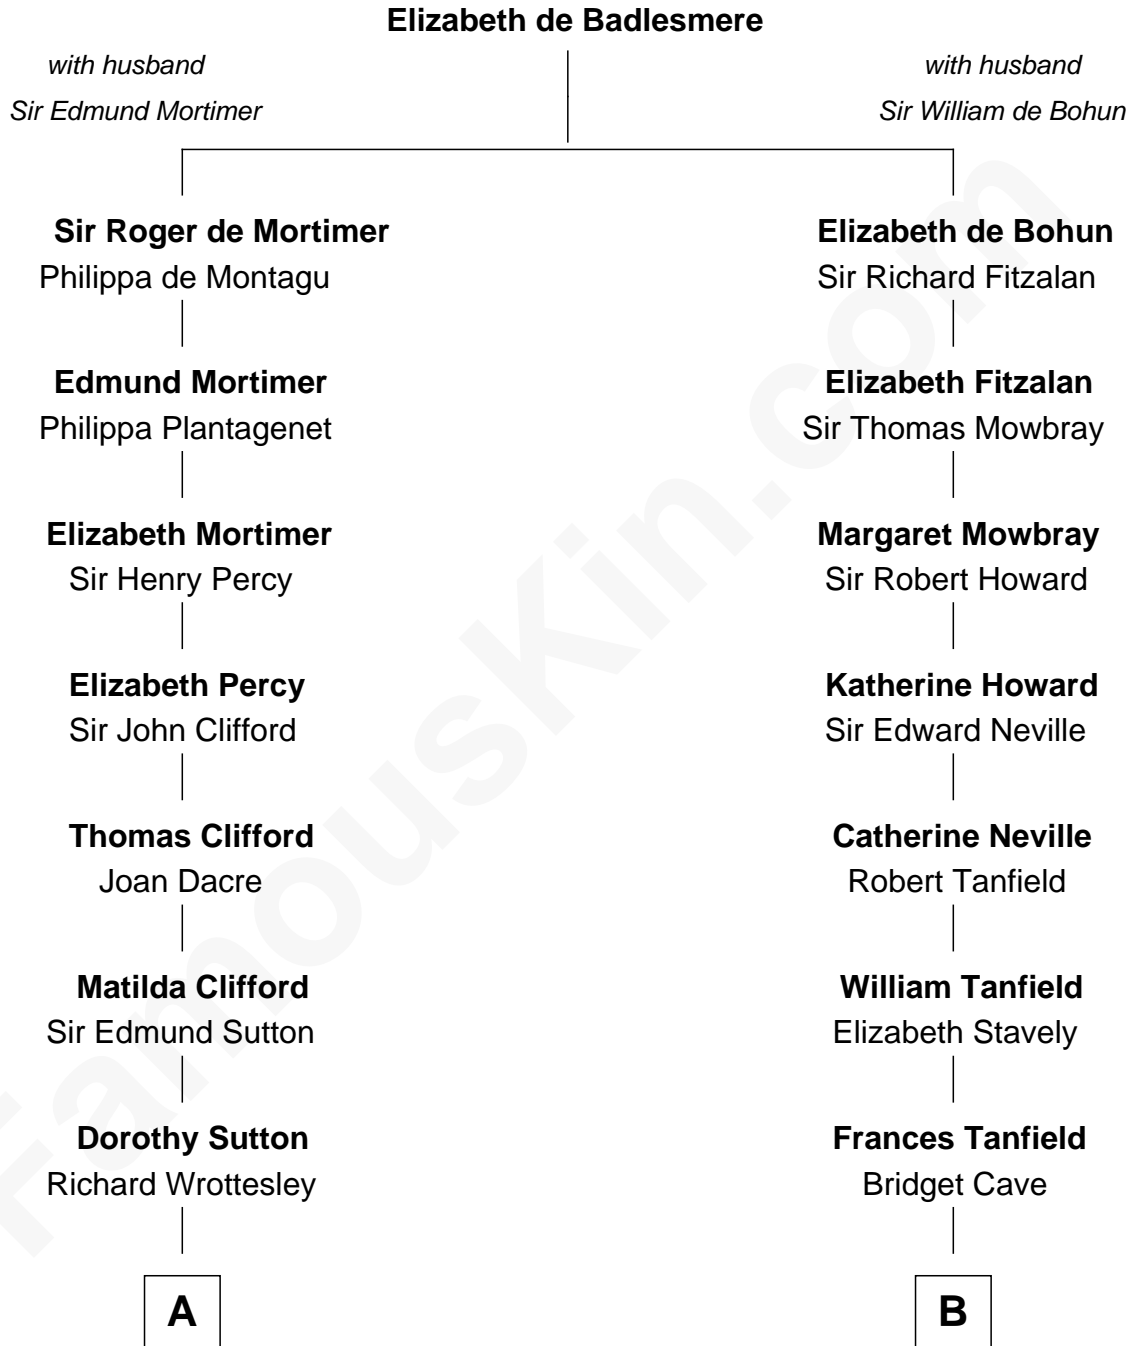

**MAYFLOWER**

# FamousKin.com Relationship Chart of **Richard More**

(c1614 - c1696) Mayflower passenger 1620

11th cousin 7 times removed of

**Edith (Bolling) Wilson**

First Lady of President Woodrow Wilson

**A**

**Joan Wrottesley**

Richard Cresset

**Margaret Cresset**

Thomas More

**Jasper More**

Elizabeth Smalley

**Katherine More**

Col. Samuel More

**Richard More**