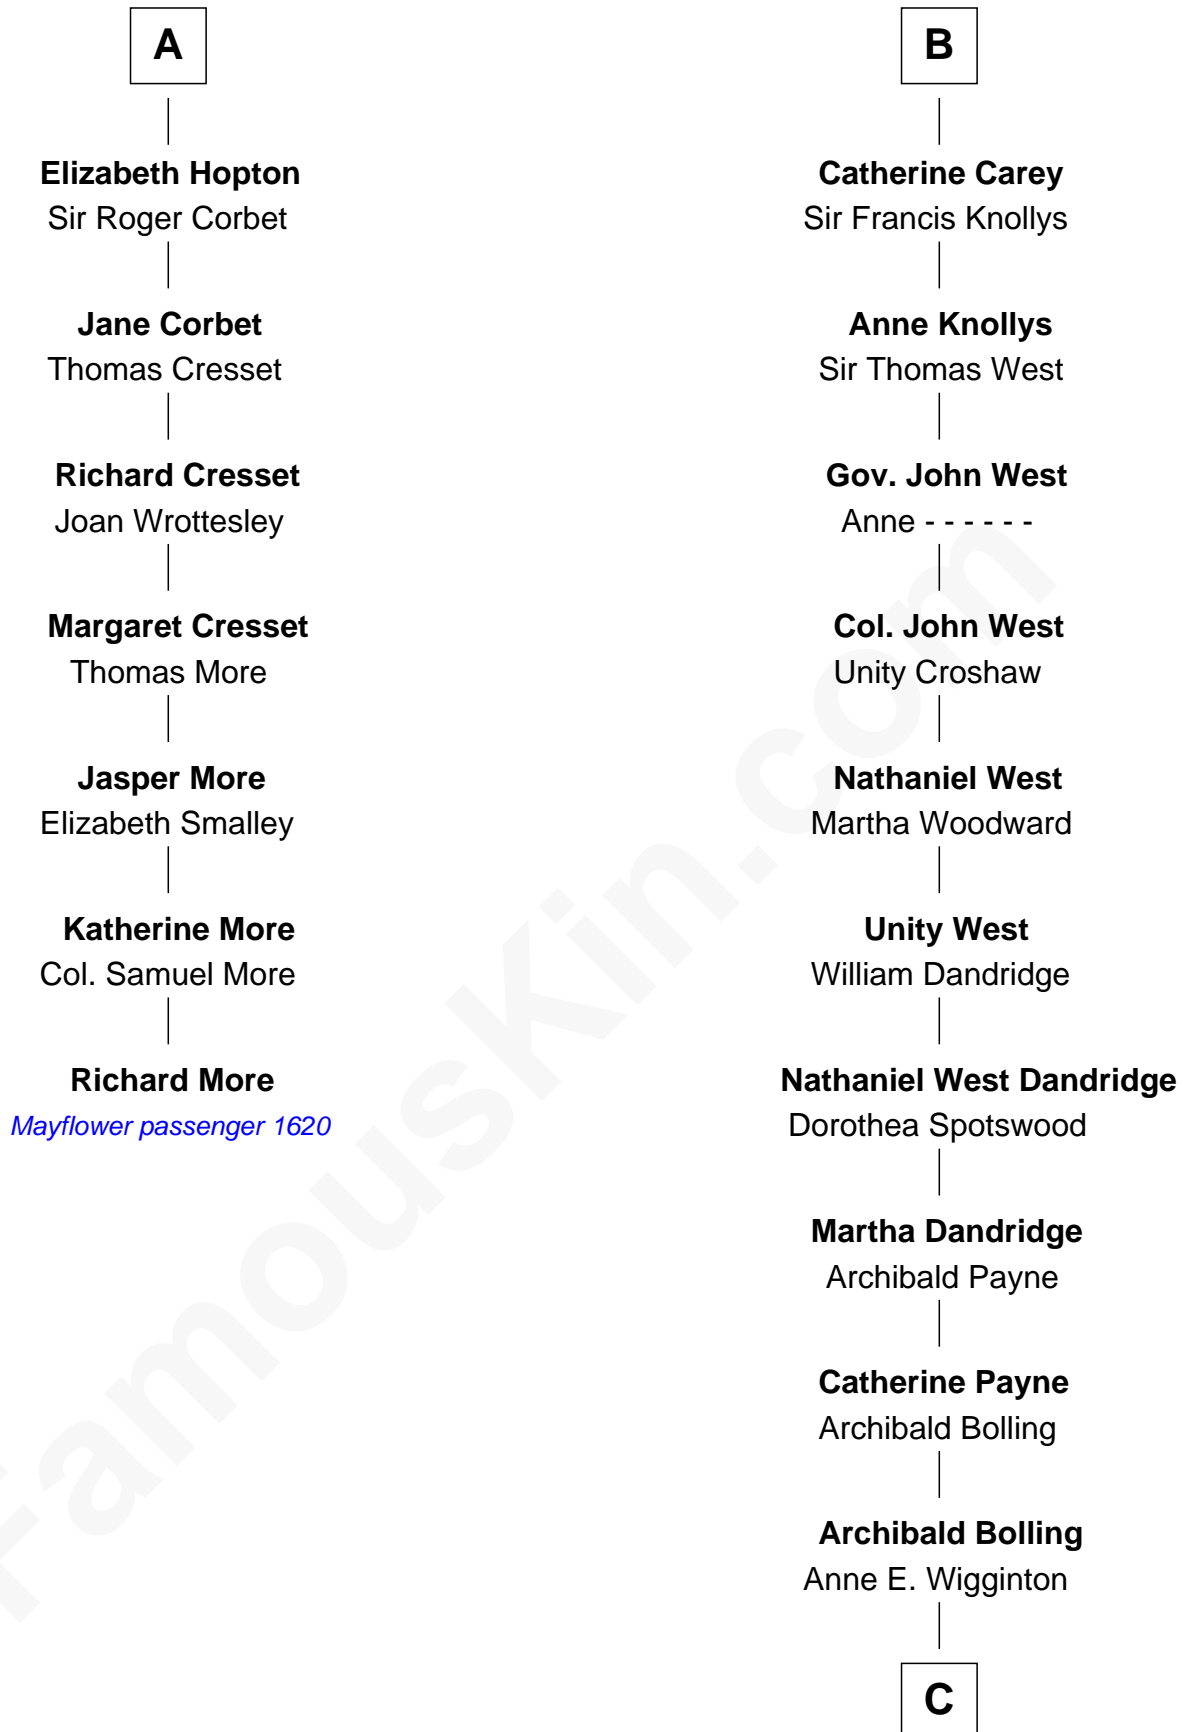

**MAYFLOWER**

# FamousKin.com Relationship Chart of **Richard More**

*(c1614 - c1696) Mayflower passenger 1620*

**13th cousin 5 times removed of**

**Edith (Bolling) Wilson**

*First Lady of President Woodrow Wilson*

**Sir James le Boteler**

Eleanor de Bohun

C

William Holcombe Bolling

Sarah Spiers White

Edith (Bolling) Wilson

*First Lady of Woodrow Wilson*

FamousKin.com