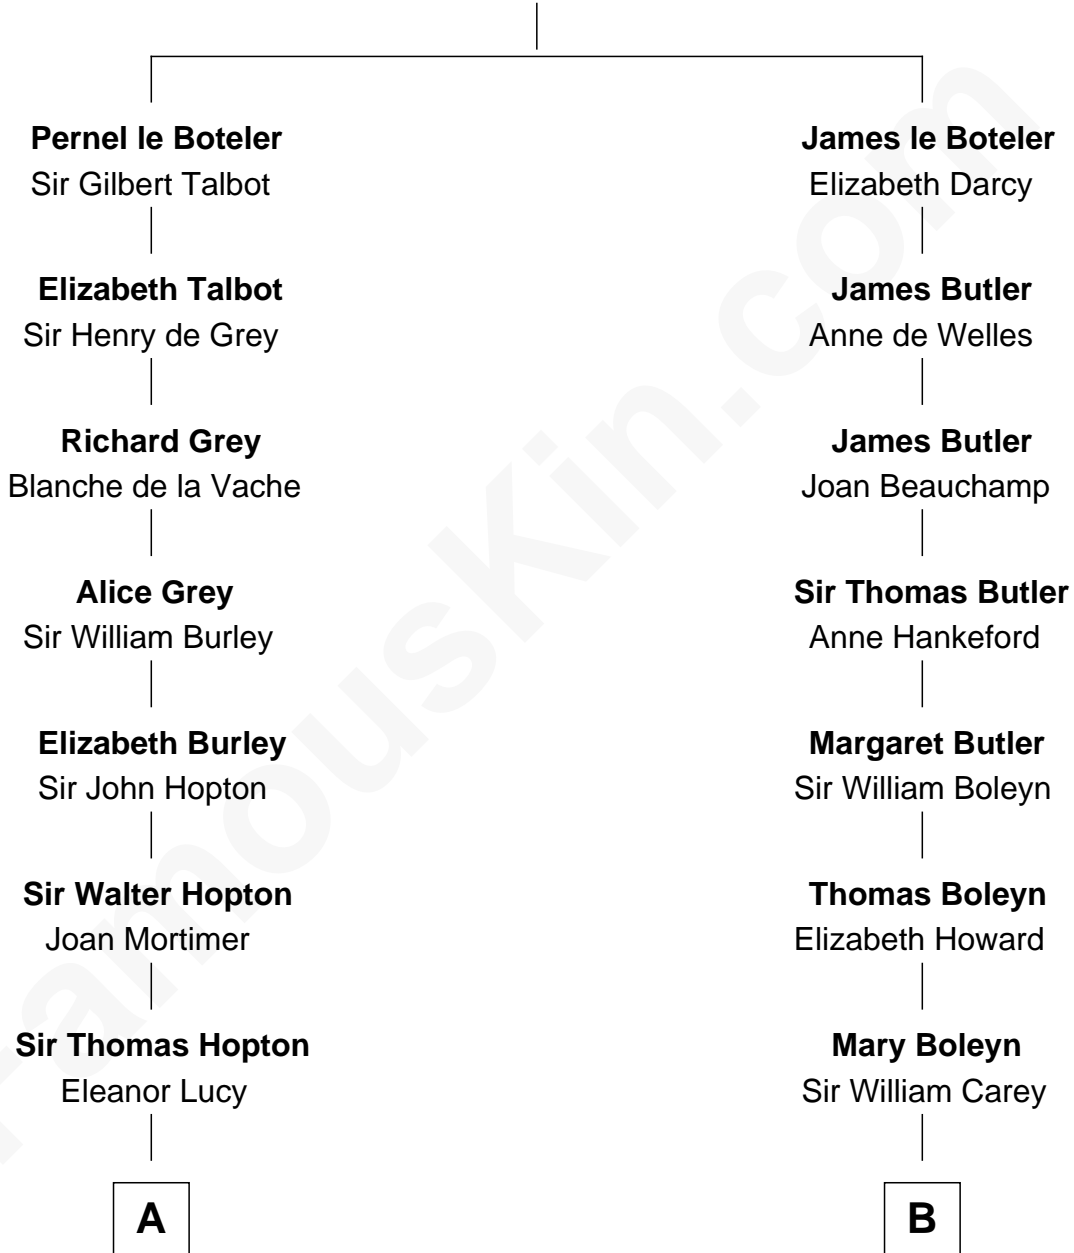

**MAYFLOWER**

# FamousKin.com Relationship Chart of **Richard More**

*(c1614 - c1696) Mayflower passenger 1620*

**13th cousin 5 times removed of**

**Edith (Bolling) Wilson**

*First Lady of President Woodrow Wilson*

**Sir James le Boteler**

Eleanor de Bohun

C

William Holcombe Bolling

Sarah Spiers White

Edith (Bolling) Wilson

*First Lady of Woodrow Wilson*

FamousKin.com