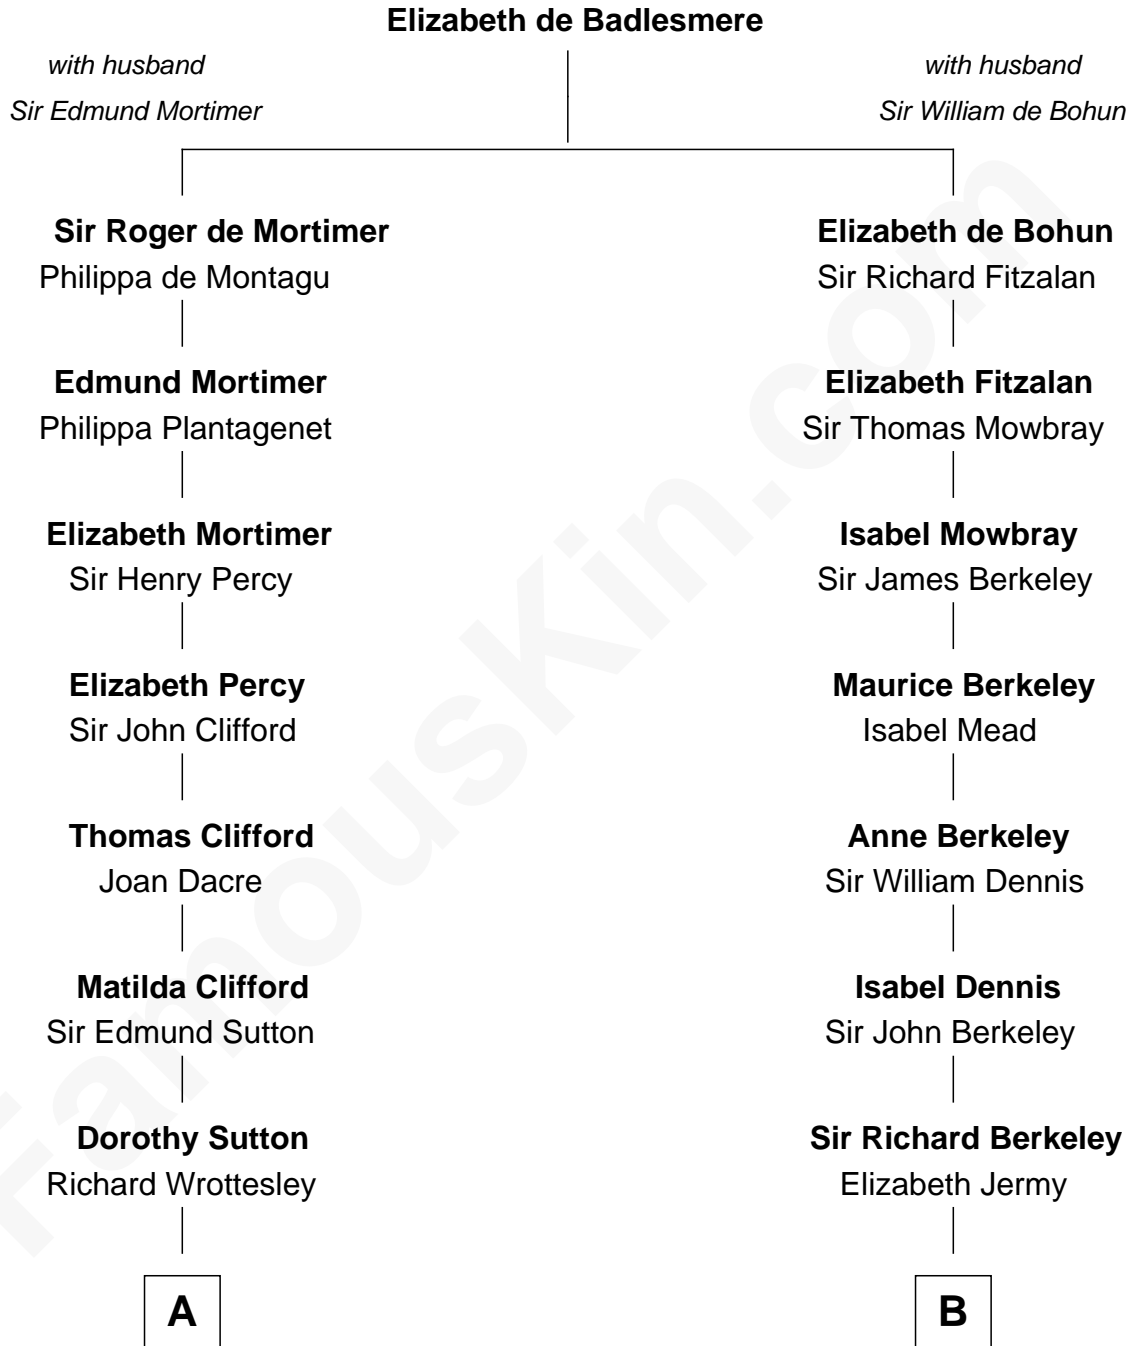

MAYFLOWER

FamousKin.com Relationship Chart of

Richard More

(c1614 - c1696) Mayflower passenger 1620

11th cousin 3 times removed of

Samuel Prescott

Completed Paul Revere's Midnight Ride

A

Joan Wrottesley

Richard Cresset

Margaret Cresset

Thomas More

Jasper More

Elizabeth Smalley

Katherine More

Col. Samuel More