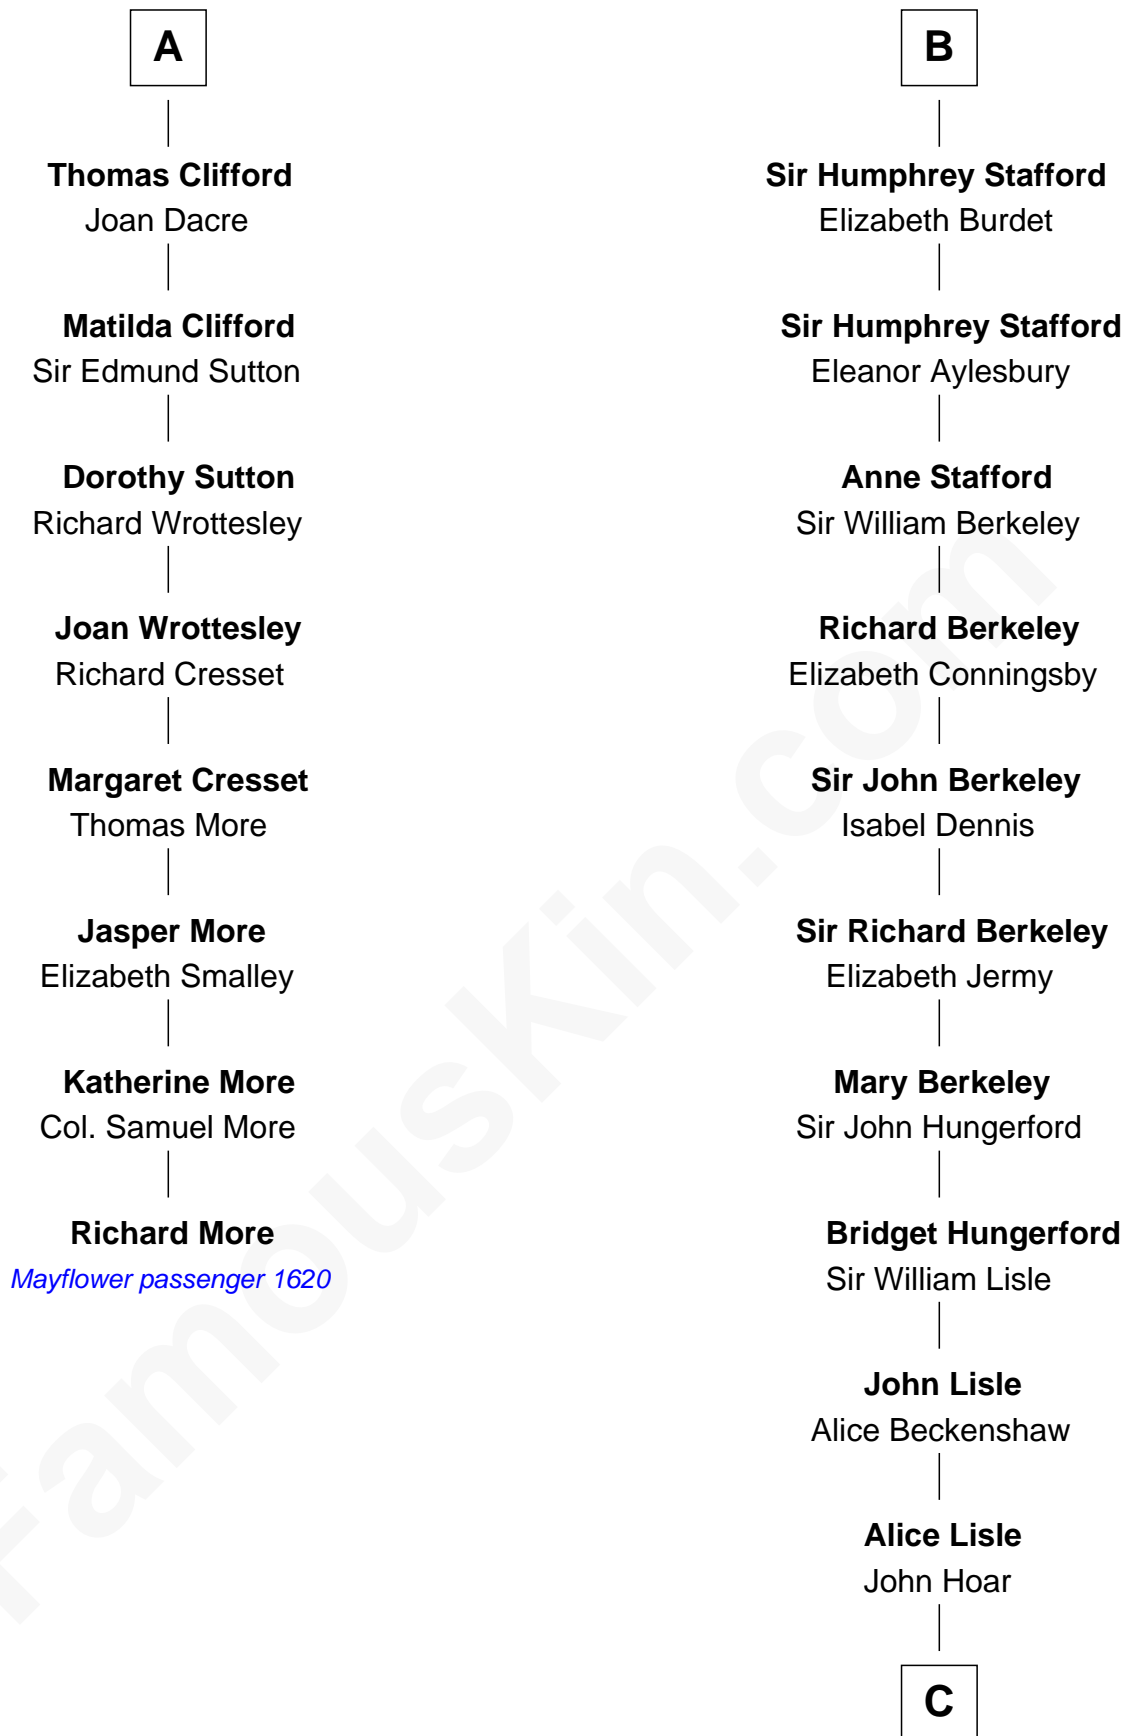

MAYFLOWER

FamousKin.com Relationship Chart of

Richard More

(c1614 - c1696) Mayflower passenger 1620

14th cousin 6 times removed of

Samuel Prescott

Completed Paul Revere's Midnight Ride

C

Elizabeth Hoar
Jonathan Prescott

Dr. Jonathan Prescott
Rebecca Bulkeley

Dr. Abel Prescott
Abigail Brigham

Samuel Prescott
Completed Paul Revere's Ride