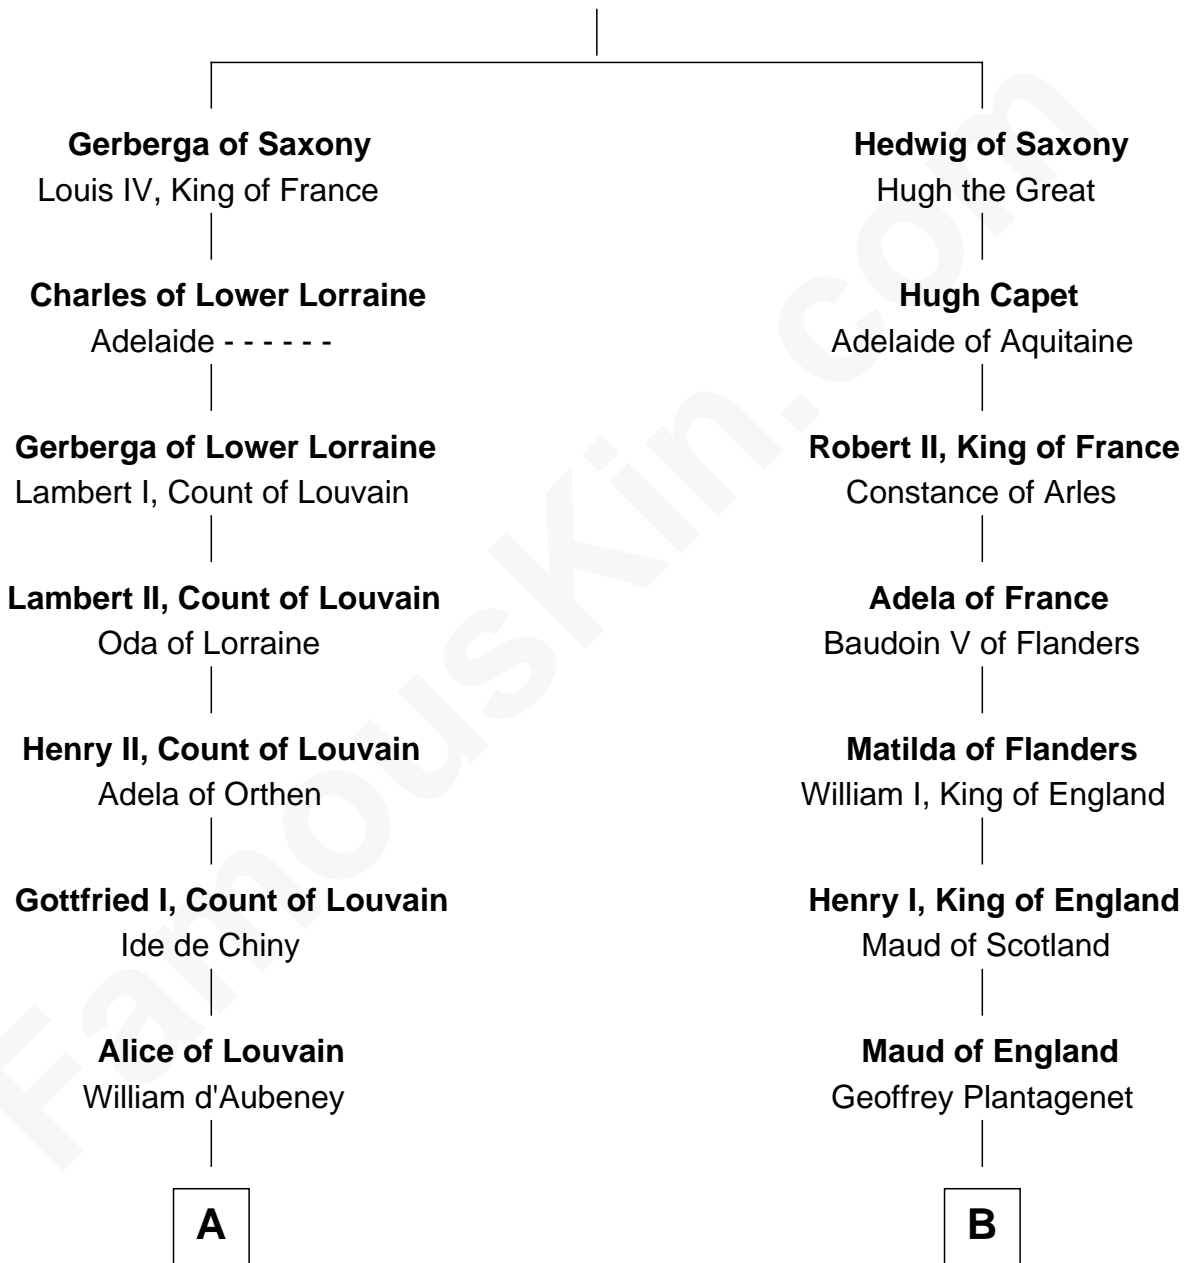

MAYFLOWER

FamousKin.com Relationship Chart of

Richard More

(c1614 - c1696) Mayflower passenger 1620

19th cousin 2 times removed of

Charles V

Holy Roman Emperor

Henry the Fowler
Saint Matilda of Ringelheim

C

Richard Cresset

Joan Wrottesley

Margaret Cresset

Thomas More

Jasper More

Elizabeth Smalley

Katherine More

Col. Samuel More

Richard More

Mayflower passenger 1620

D

Mary of Burgundy

Maximilian I, Holy Roman Emperor

Philip I, King of Castile

Joanna of Castile

Charles V

Holy Roman Emperor

FamousKin.com