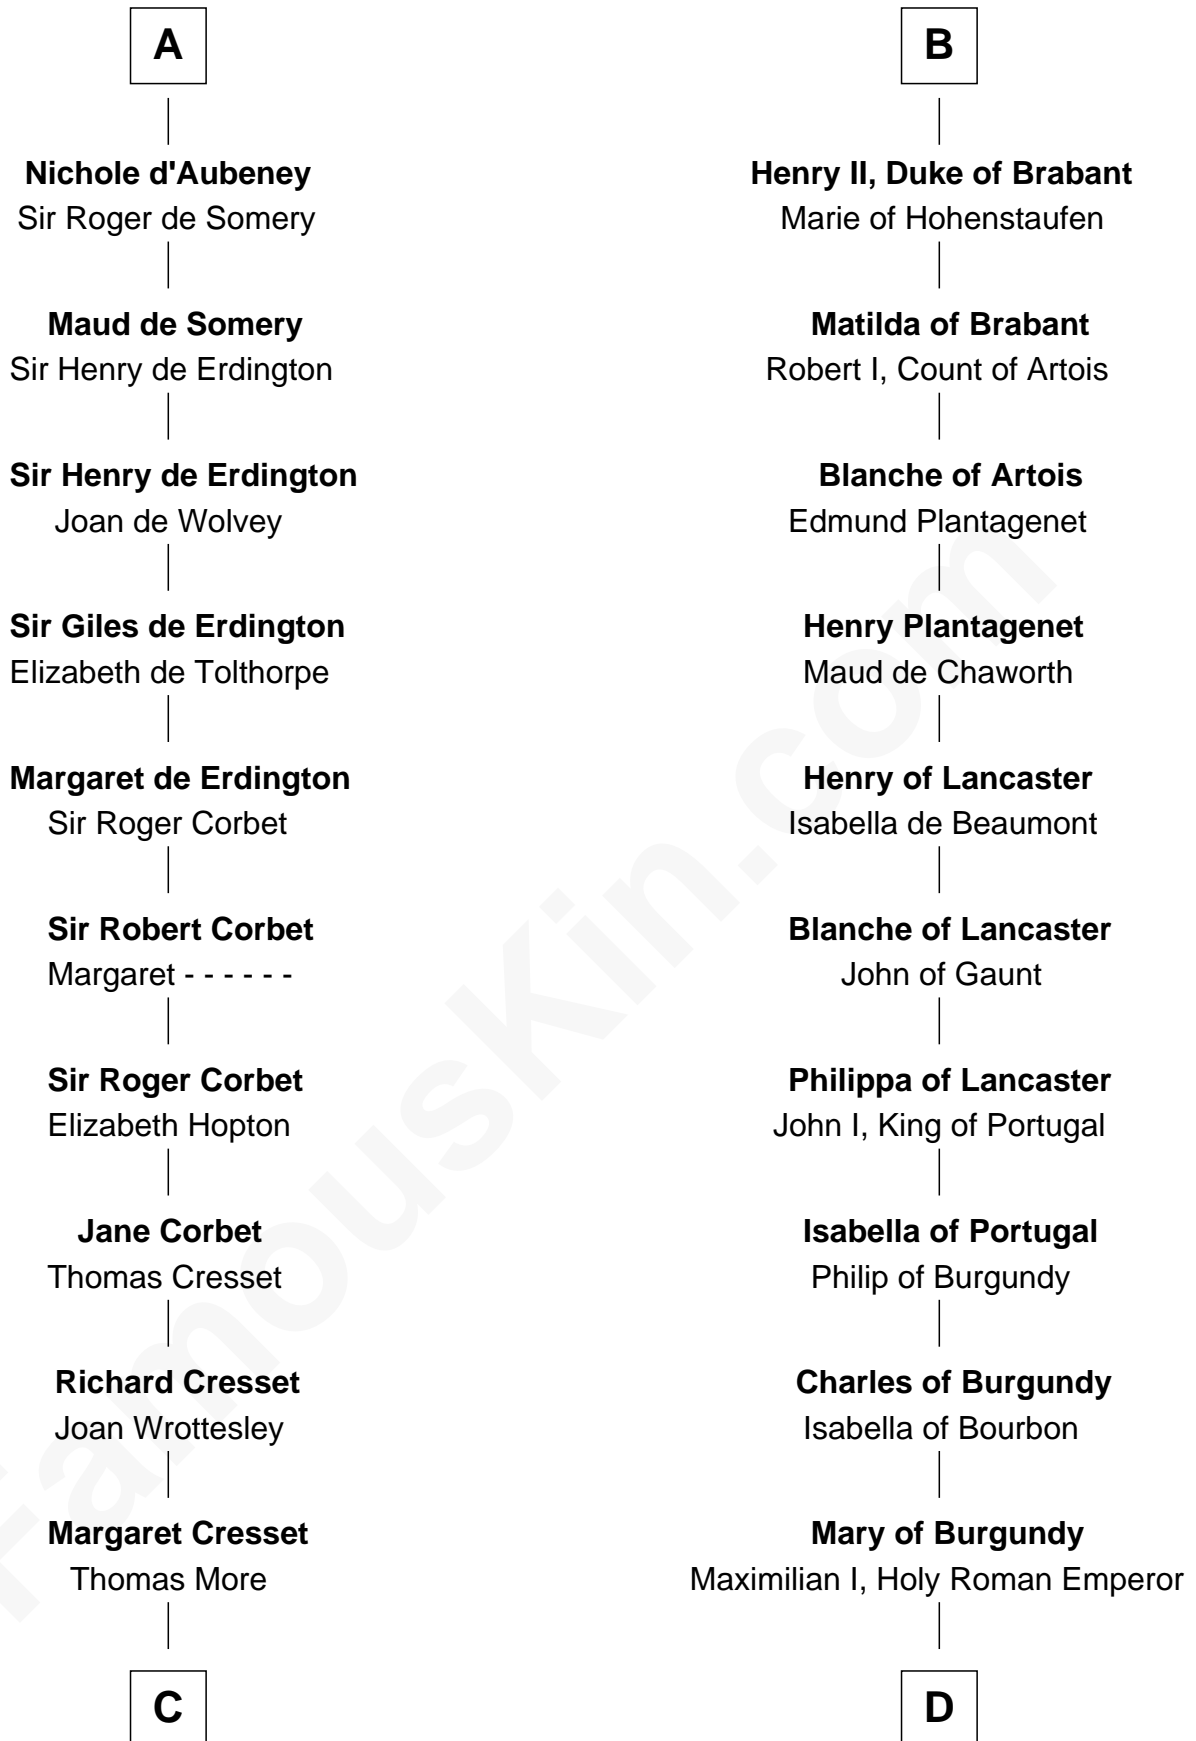

MAYFLOWER

FamousKin.com Relationship Chart of **Richard More**

(c1614 - c1696) *Mayflower passenger 1620*

18th cousin 1 time removed of

Charles V

Holy Roman Emperor

C

Jasper More
Elizabeth Smalley

Katherine More
Col. Samuel More

Richard More
Mayflower passenger 1620

D

Philip I, King of Castile
Joanna of Castile

Charles V
Holy Roman Emperor

FamousKin.com