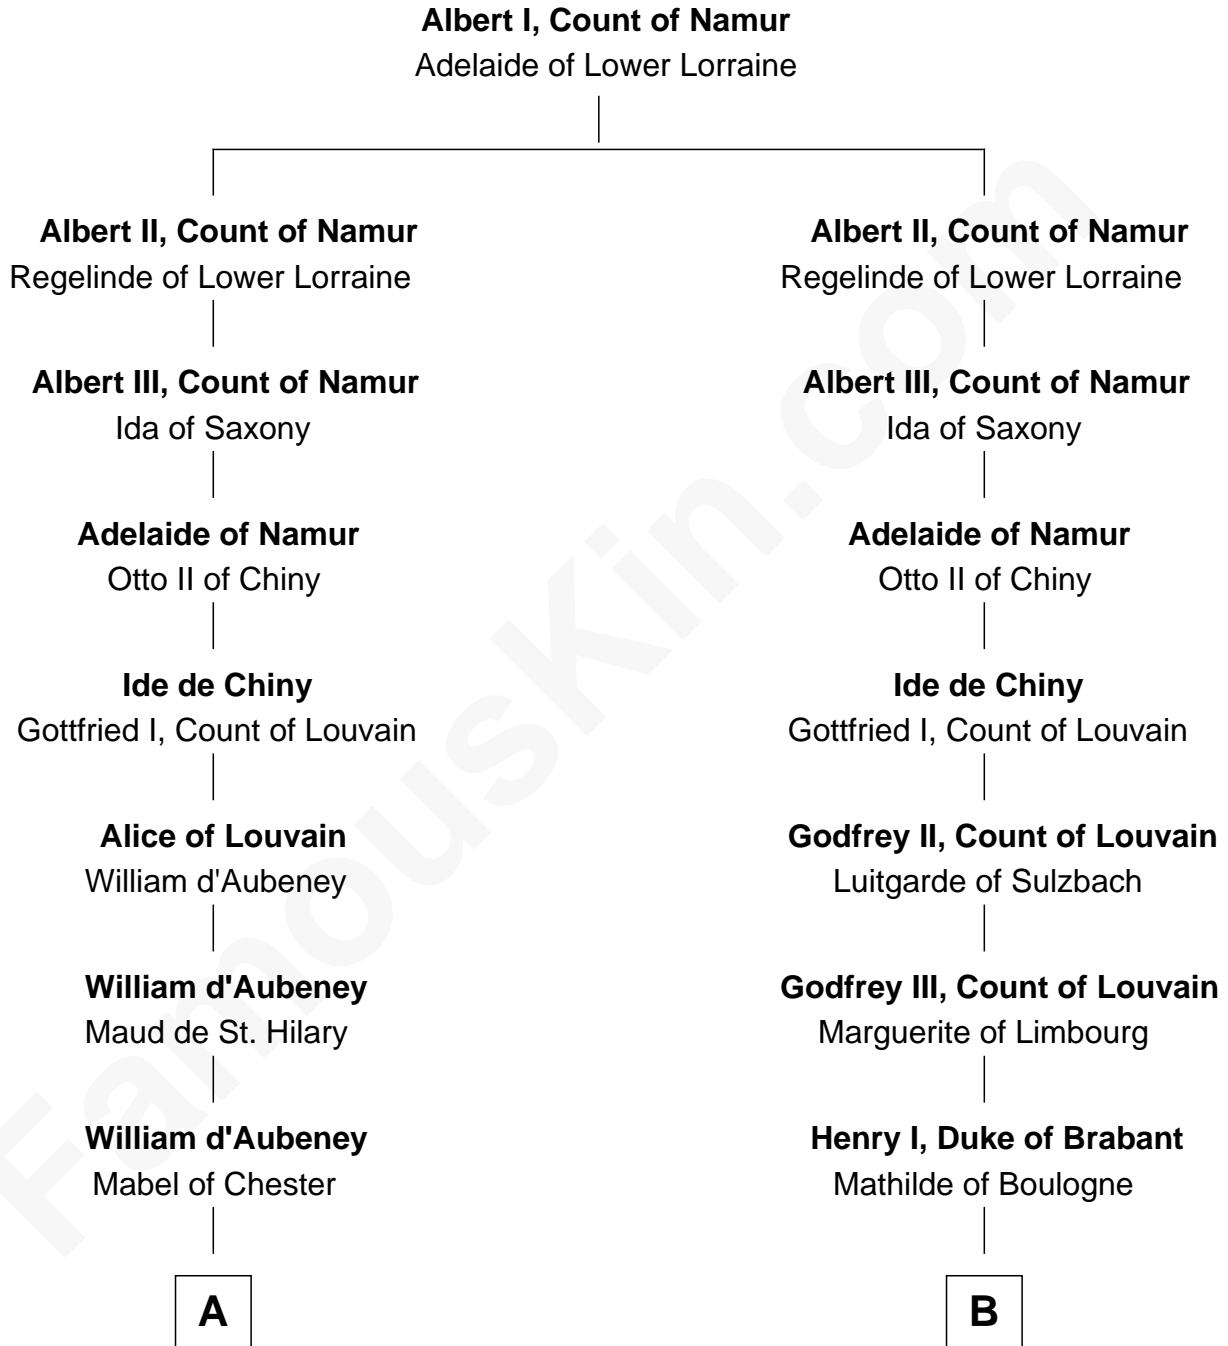

MAYFLOWER

FamousKin.com Relationship Chart of **Richard More**

(c1614 - c1696) *Mayflower passenger 1620*

18th cousin 1 time removed of

Charles V

Holy Roman Emperor

C

Jasper More
Elizabeth Smalley

Katherine More
Col. Samuel More

Richard More
Mayflower passenger 1620

D

Philip I, King of Castile
Joanna of Castile

Charles V
Holy Roman Emperor

FamousKin.com