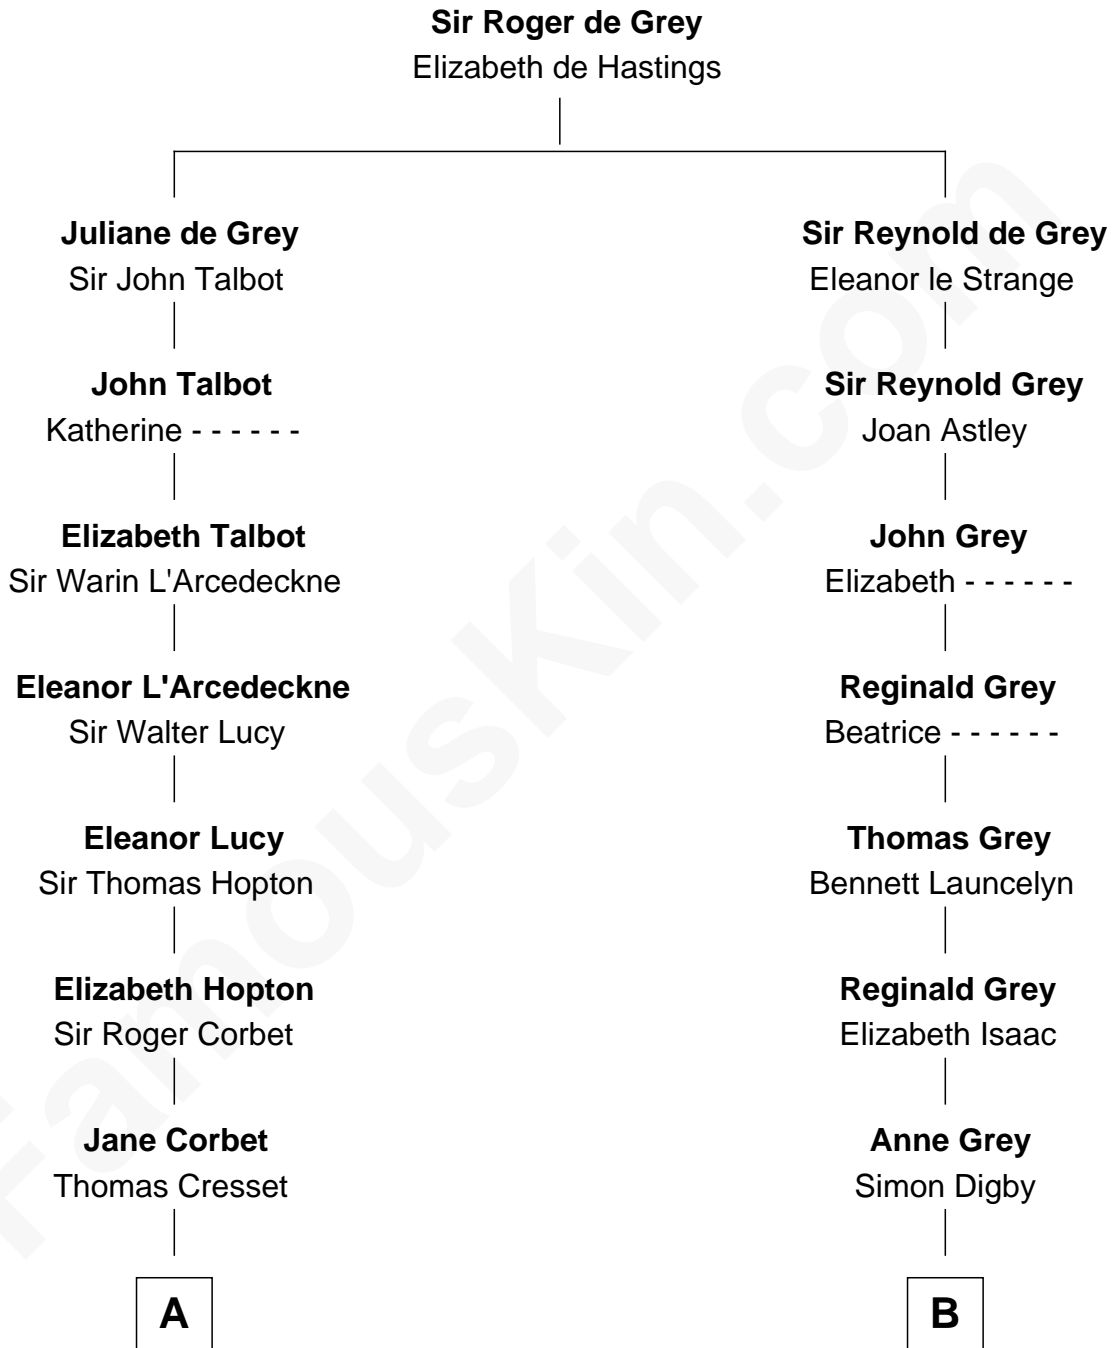

MAYFLOWER

FamousKin.com Relationship Chart of

Richard More

(c1614 - c1696) Mayflower passenger 1620

11th cousin 5 times removed of

J.P. Morgan

American Banker and Art Collector

A

Richard Cresset

Joan Wrottesley

Margaret Cresset

Thomas More

Jasper More

Elizabeth Smalley

Katherine More

Col. Samuel More