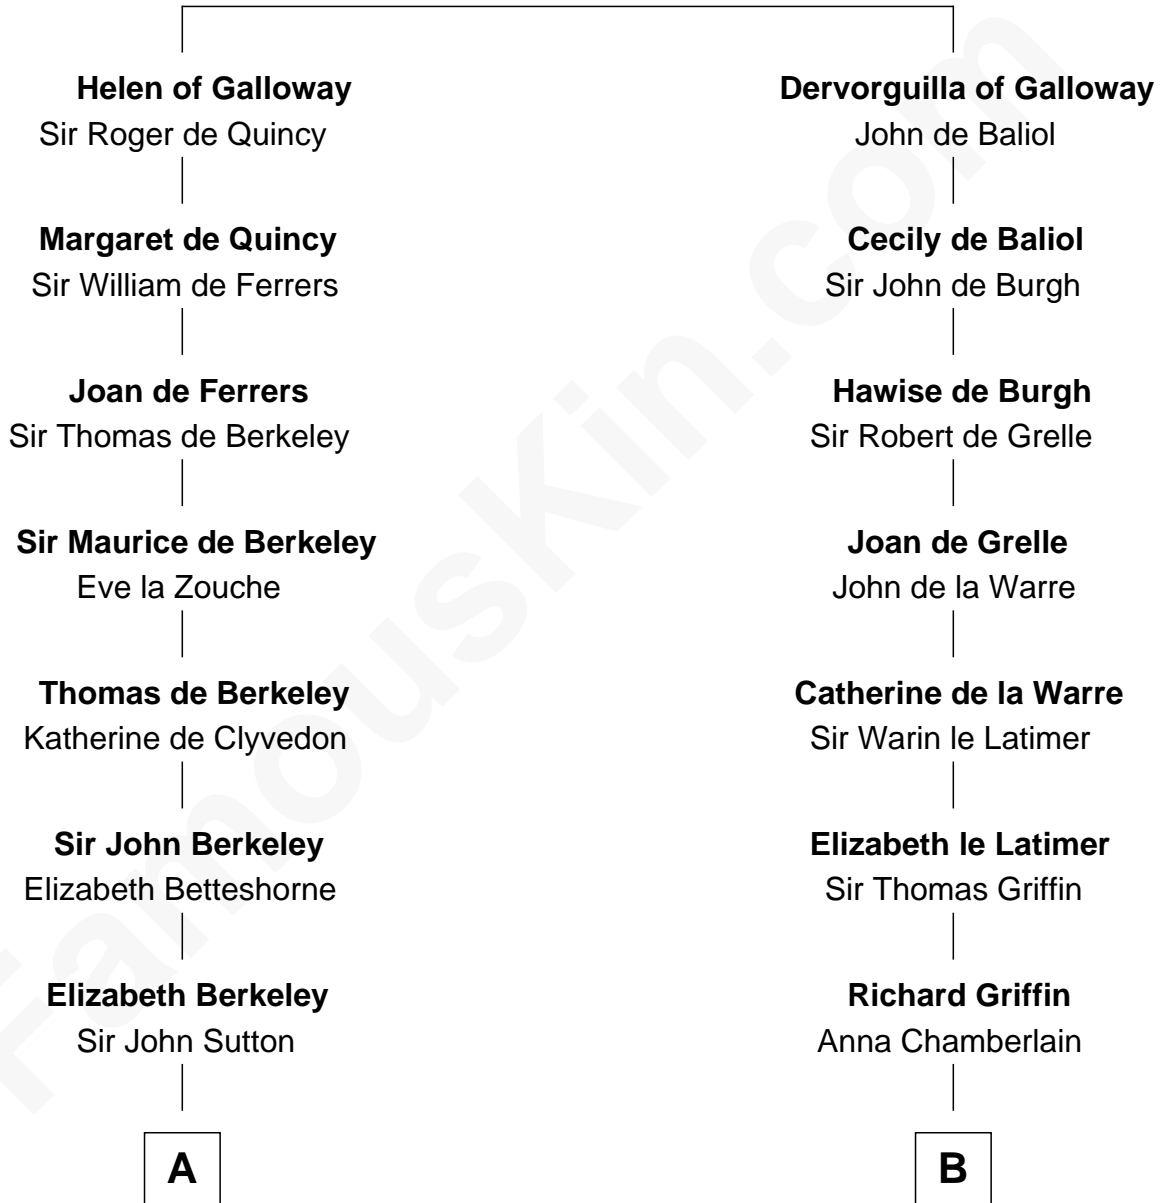

Alan of Galloway

*with wife
Helen de l'Isle*

*with wife
Margaret of Huntingdon*