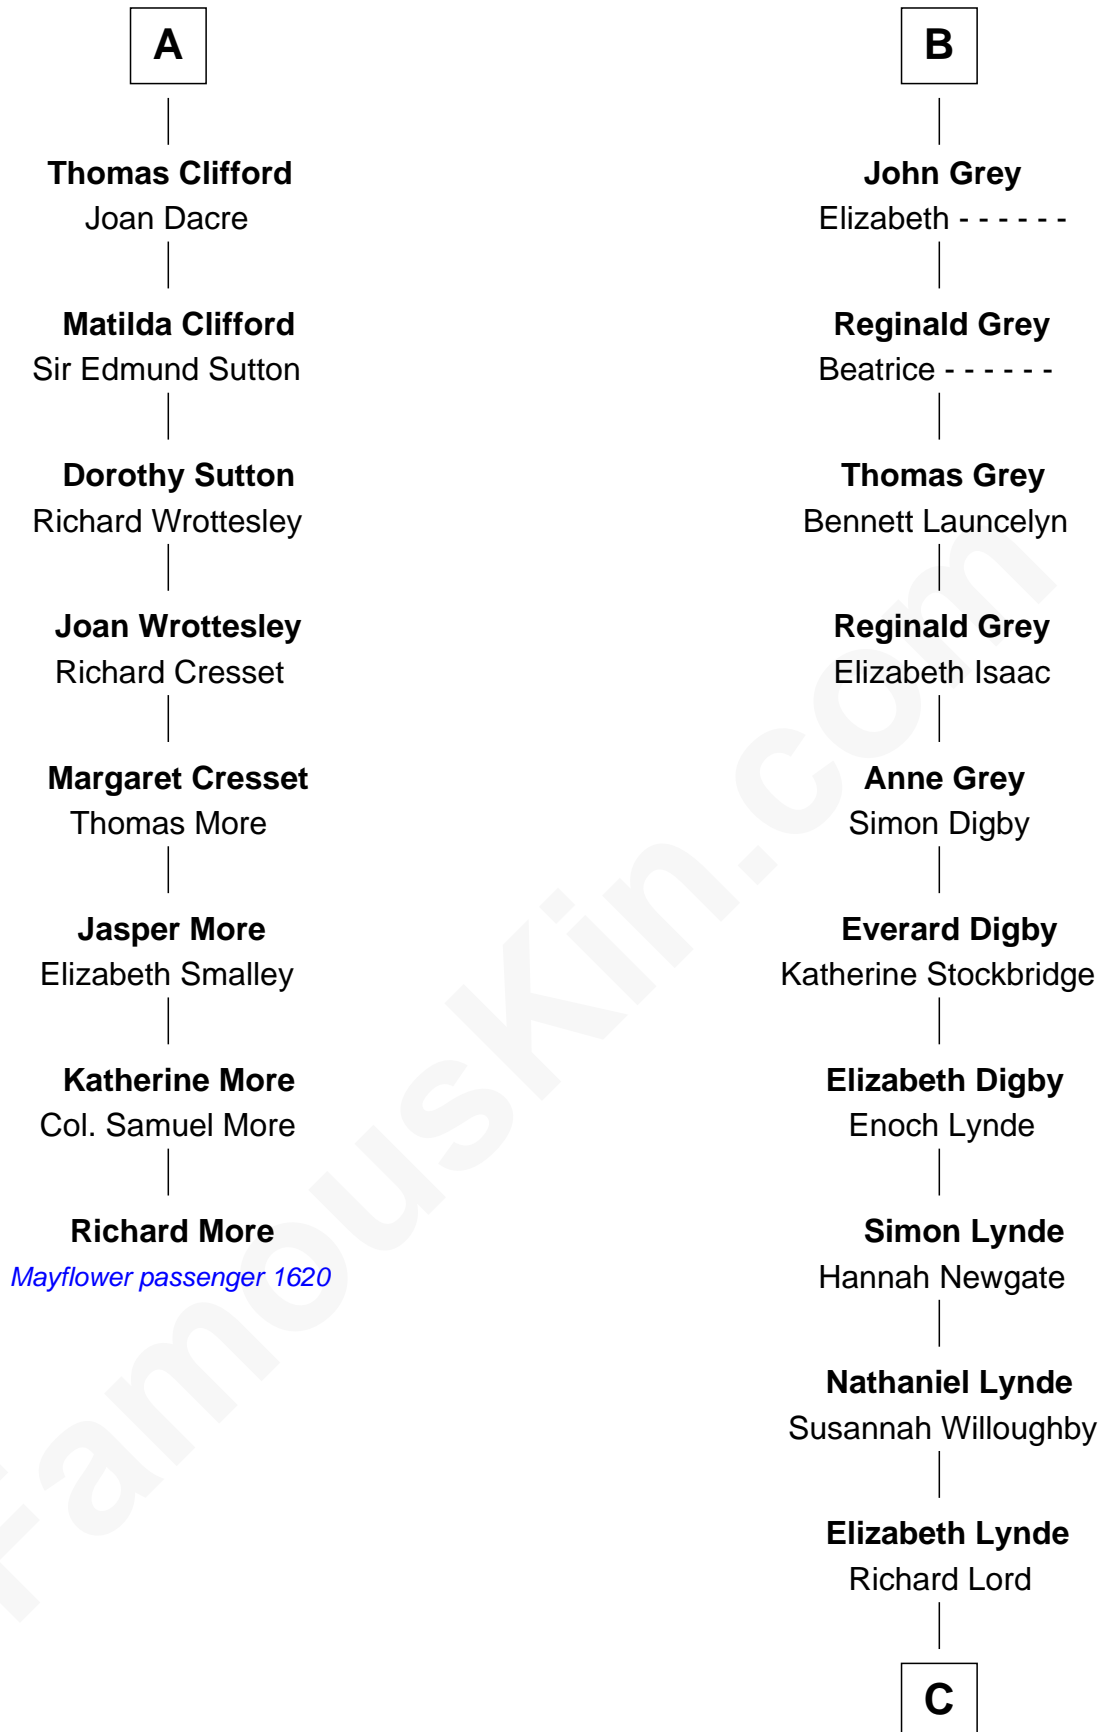

MAYFLOWER

FamousKin.com Relationship Chart of Richard More

(c1614 - c1696) Mayflower passenger 1620

14th cousin 7 times removed of

J.P. Morgan

American Banker and Art Collector

Sir William Longespee

Ela of Salisbury

Sir Walter FitzRobert

Ela FitzWalter

William de Odingsells

Ida de Odingsells

Sir Roger de Herdeburgh

Ela Herdeburgh

Sir William de Boteler

Ankaret le Boteler

John le Strange

Eleanor le Strange

Sir Reynold de Grey

Sir Reynold Grey

Joan Astley

B

C

Lynde Lord