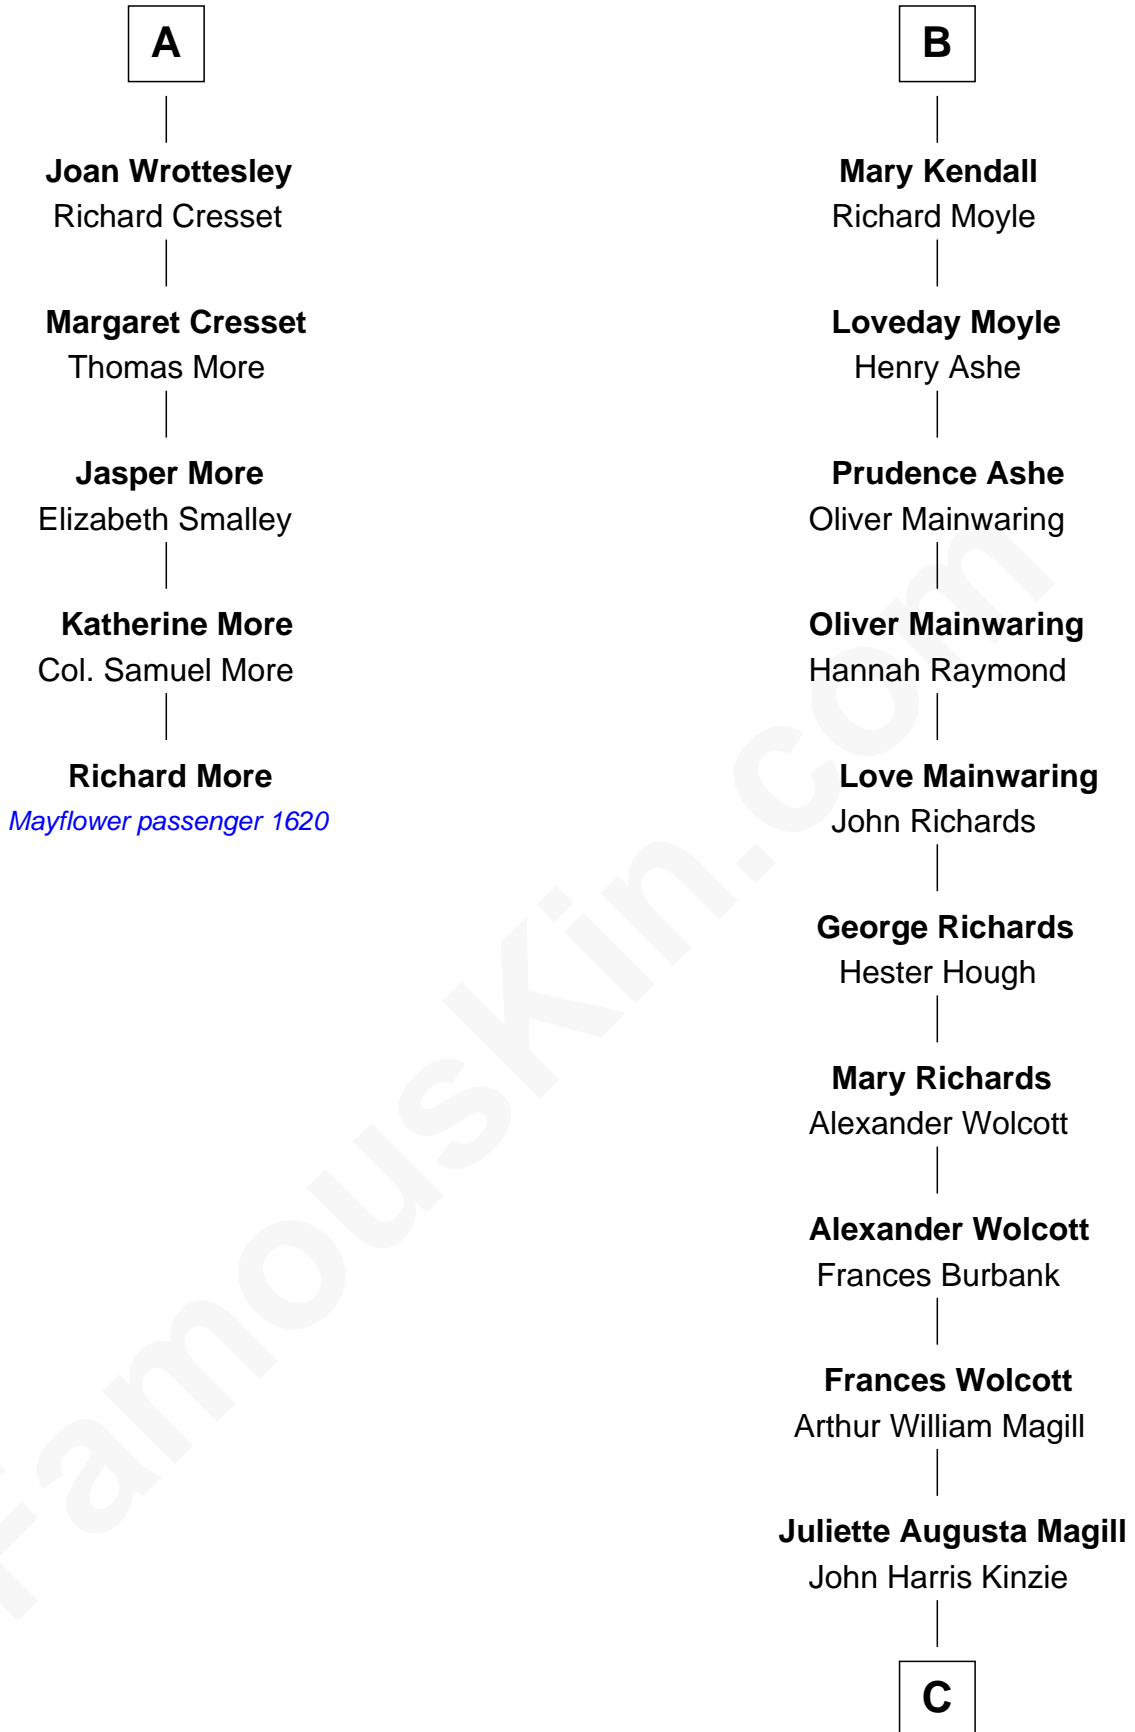

MAYFLOWER

FamousKin.com Relationship Chart of Richard More

(c1614 - c1696) Mayflower passenger 1620

11th cousin 7 times removed of

Juliette Gordon Low
Founder of the Girl Scouts

Edward III, King of England
Philippa of Hainault

C

Eleanor Lytle Kinzie
William Washington Gordon

Juliette Gordon Low
Founder of the Girl Scouts

FamousKin.com