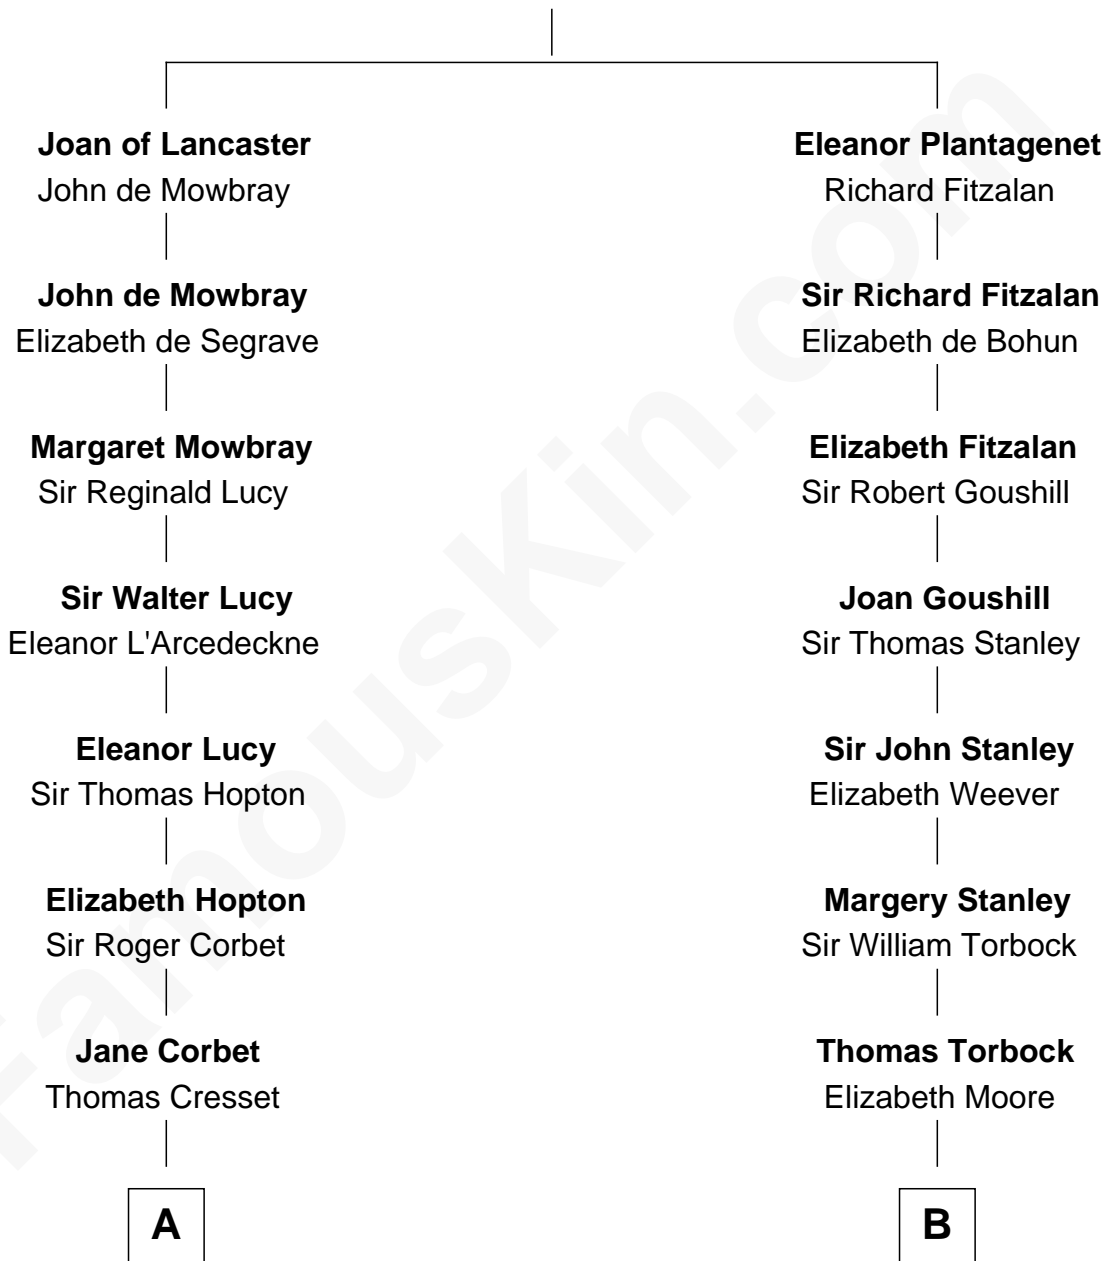

MAYFLOWER

FamousKin.com Relationship Chart of **Richard More**

(c1614 - c1696) Mayflower passenger 1620

11th cousin 7 times removed of

Juliette Gordon Low
Founder of the Girl Scouts

Henry Plantagenet
Maud de Chaworth

A

Richard Cresset
Joan Wrottesley

Margaret Cresset
Thomas More

Jasper More
Elizabeth Smalley

Katherine More
Col. Samuel More

Richard More
Mayflower passenger 1620

B

William Torbock
Catherine Gerard

Margaret Torbock
Oliver Mainwaring

Oliver Mainwaring
Prudence Ashe

Oliver Mainwaring
Hannah Raymond

Love Mainwaring
John Richards

George Richards
Hester Hough

Mary Richards
Alexander Wolcott

Alexander Wolcott
Frances Burbank