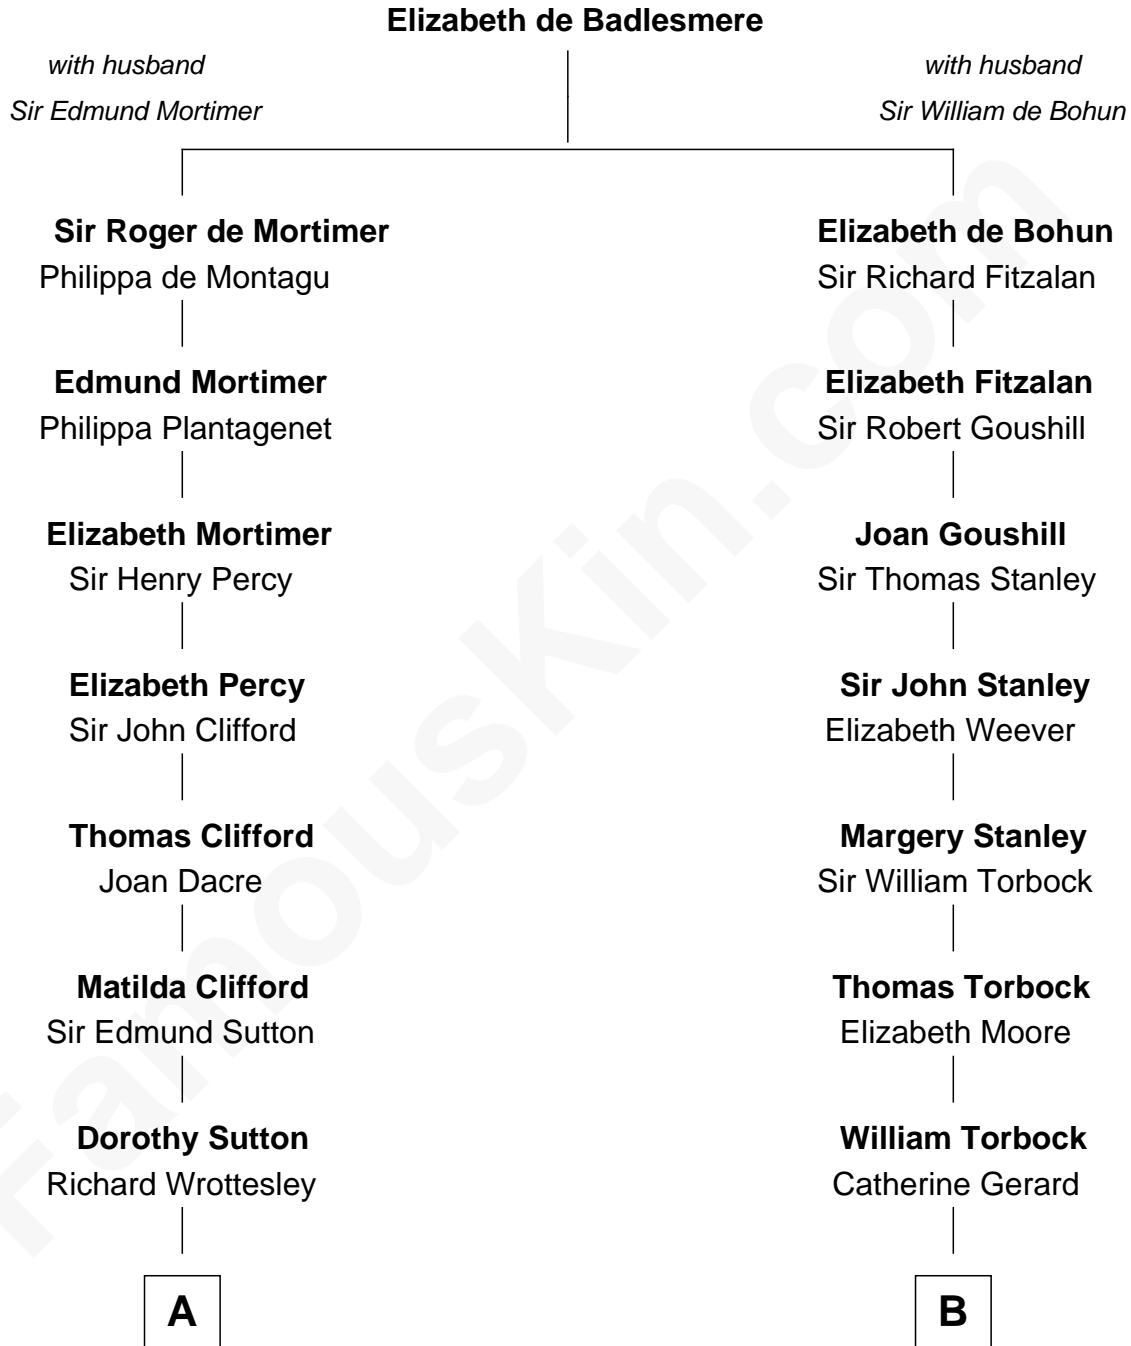

MAYFLOWER

FamousKin.com Relationship Chart of **Richard More**

(c1614 - c1696) Mayflower passenger 1620

11th cousin 6 times removed of

Juliette Gordon Low
Founder of the Girl Scouts

A

Joan Wrottesley
Richard Cresset

Margaret Cresset
Thomas More

Jasper More
Elizabeth Smalley

Katherine More
Col. Samuel More

Richard More
Mayflower passenger 1620

B

Margaret Torbock
Oliver Mainwaring

Oliver Mainwaring
Prudence Ashe

Oliver Mainwaring
Hannah Raymond