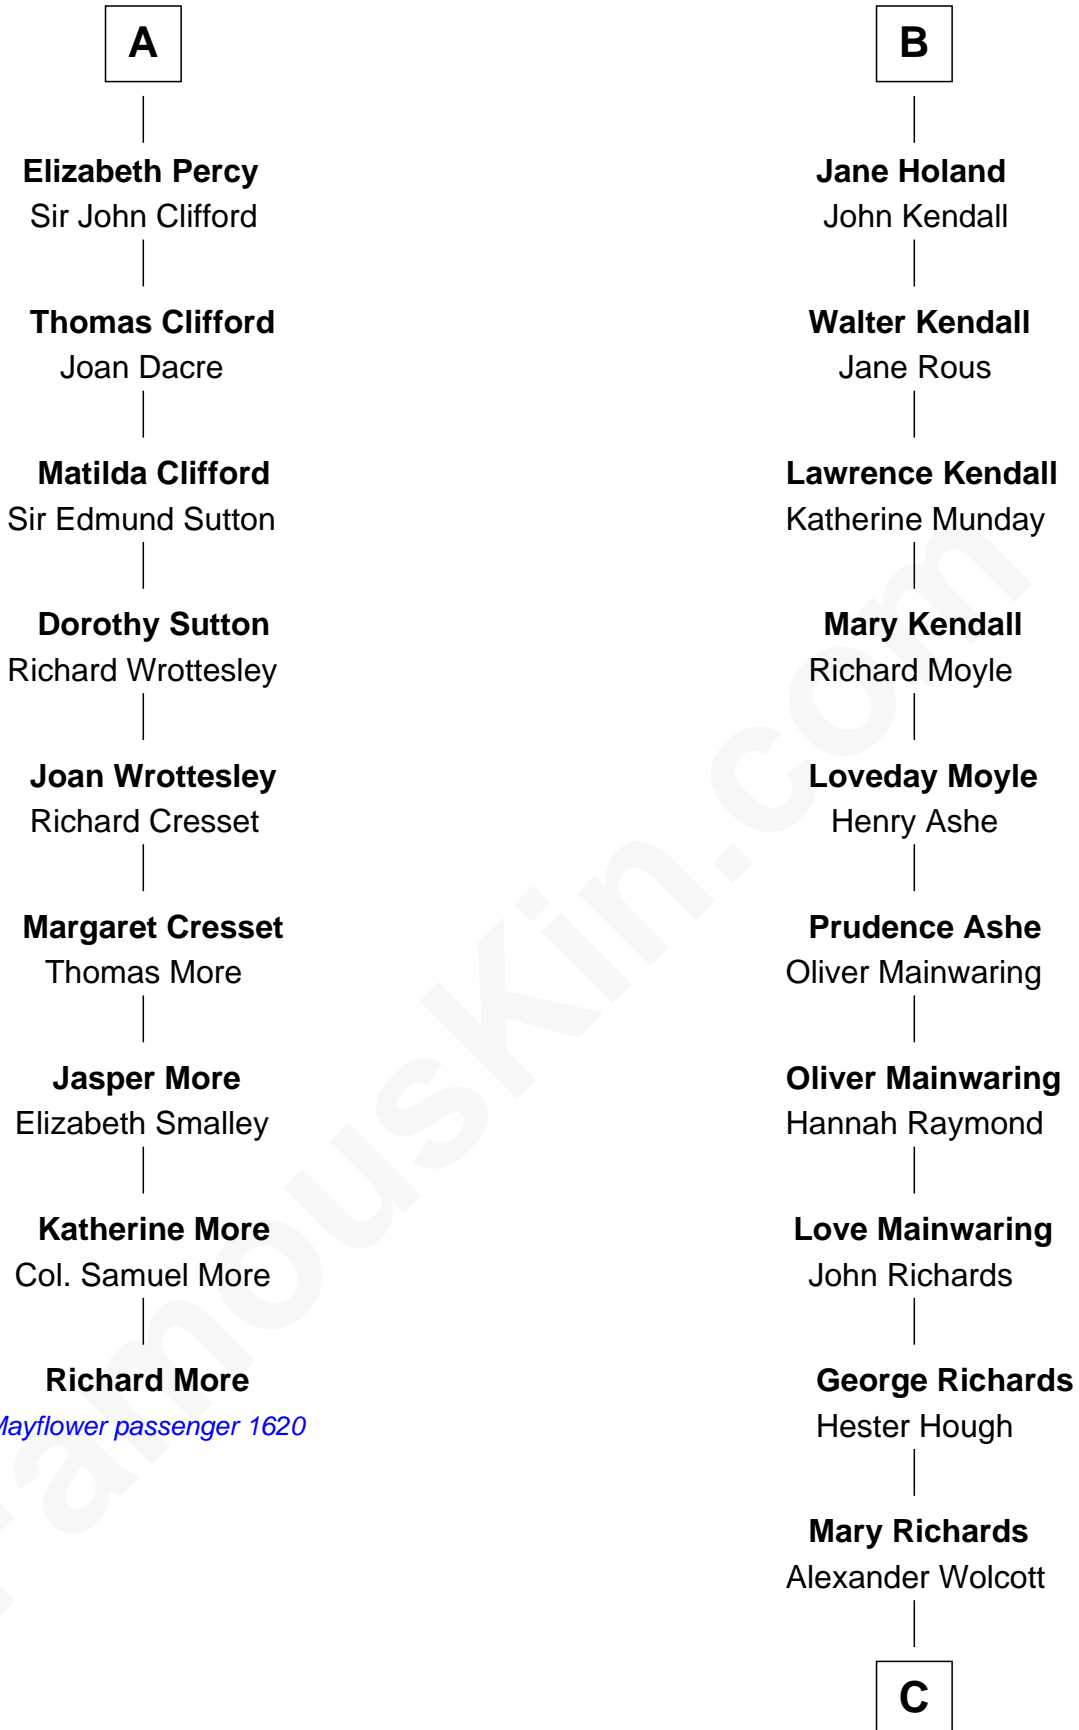

MAYFLOWER

FamousKin.com Relationship Chart of

Richard More

(c1614 - c1696) Mayflower passenger 1620

15th cousin 6 times removed of

Juliette Gordon Low

Founder of the Girl Scouts

John de Brienne
Berenguela of Leon

Sir Henry Percy
Elizabeth Mortimer

A

Louis of Acre
Agnes de Beaumont

Henry de Beaumont
Alice Comyn

Isabella de Beaumont
Henry of Lancaster

Blanche of Lancaster
John of Gaunt

Elizabeth of Lancaster
John de Holand

John Holand

Robert Holand
Margaret -----

B

C

Alexander Wolcott

Frances Burbank

Frances Wolcott

Arthur William Magill