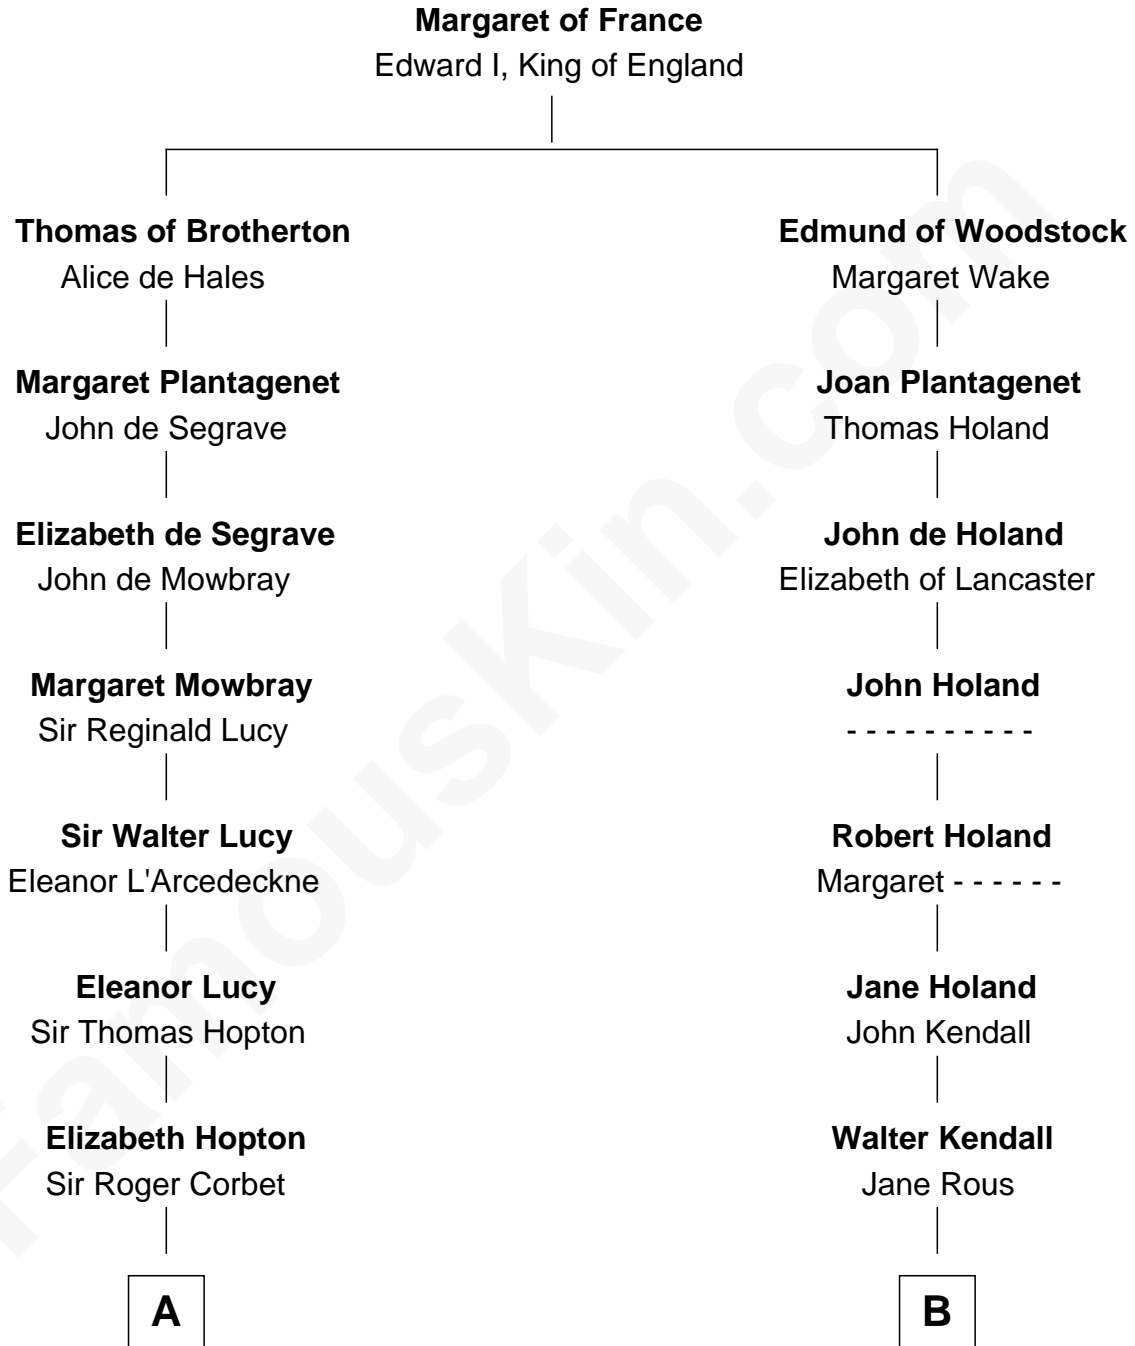

MAYFLOWER

FamousKin.com Relationship Chart of Richard More

(c1614 - c1696) Mayflower passenger 1620

12th cousin 7 times removed of

Juliette Gordon Low
Founder of the Girl Scouts

A

Jane Corbet
Thomas Cresset

Richard Cresset
Joan Wrottesley

Margaret Cresset
Thomas More

Jasper More
Elizabeth Smalley

Katherine More
Col. Samuel More

Richard More
Mayflower passenger 1620

B

Lawrence Kendall
Katherine Munday

Mary Kendall
Richard Moyle

Loveday Moyle
Henry Ashe

Prudence Ashe
Oliver Mainwaring

Oliver Mainwaring
Hannah Raymond

Love Mainwaring
John Richards

George Richards
Hester Hough

Mary Richards
Alexander Wolcott

Alexander Wolcott
Frances Burbank