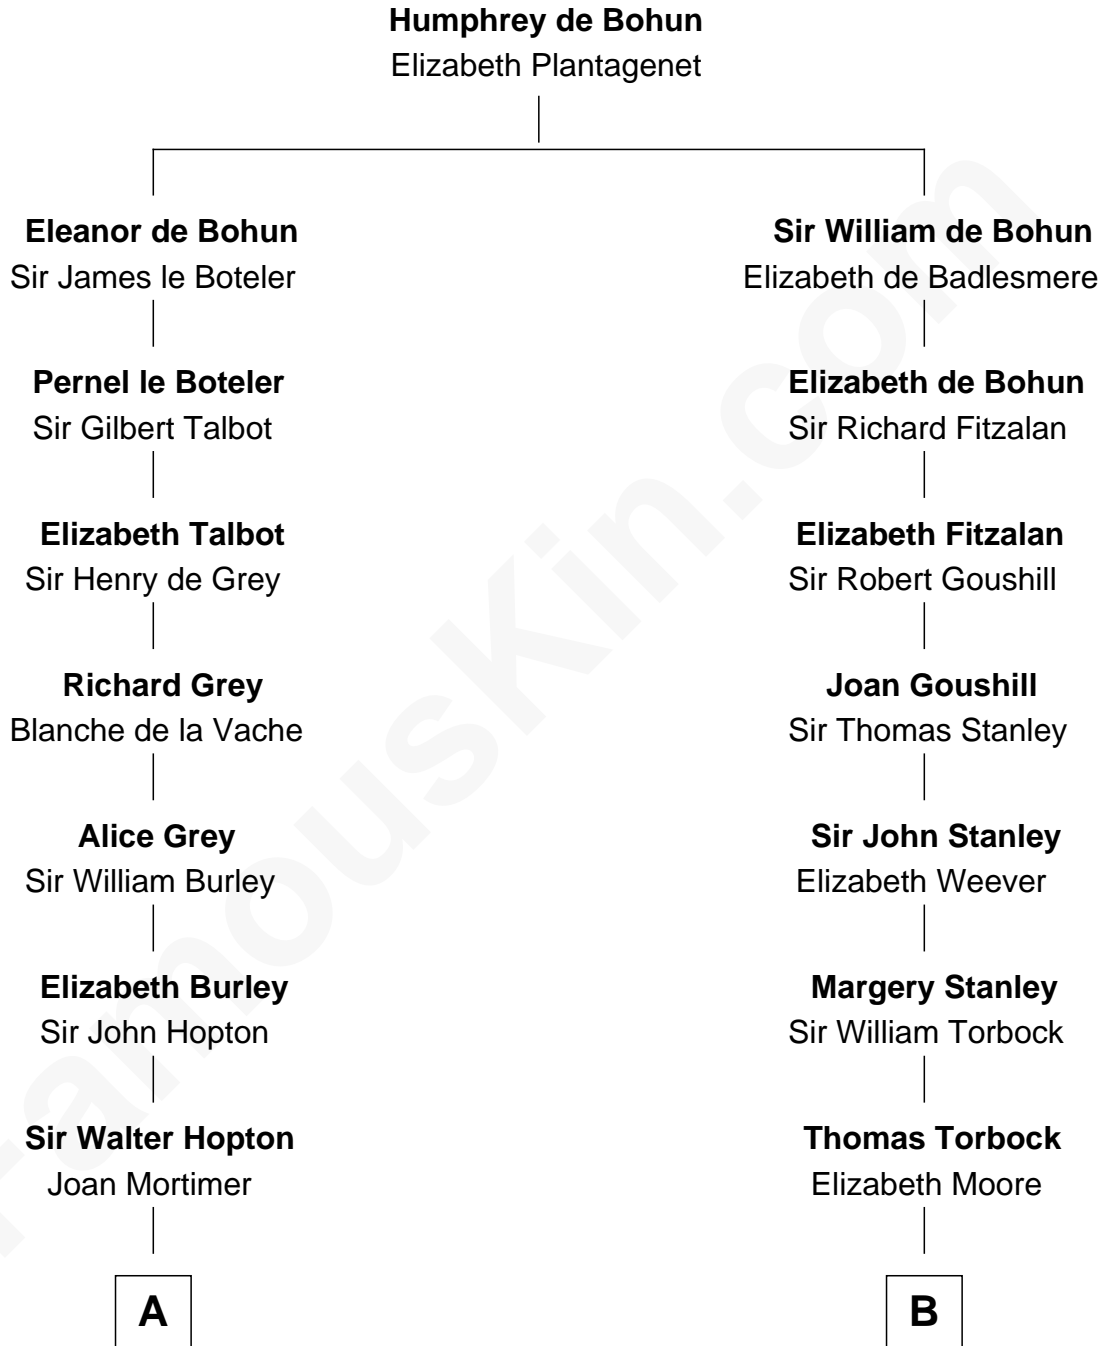

**MAYFLOWER**

# FamousKin.com Relationship Chart of **Richard More**

(c1614 - c1696) *Mayflower passenger 1620*

**14th cousin 4 times removed of**

**Juliette Gordon Low**  
*Founder of the Girl Scouts*

C

**Eleanor Lytle Kinzie**  
William Washington Gordon