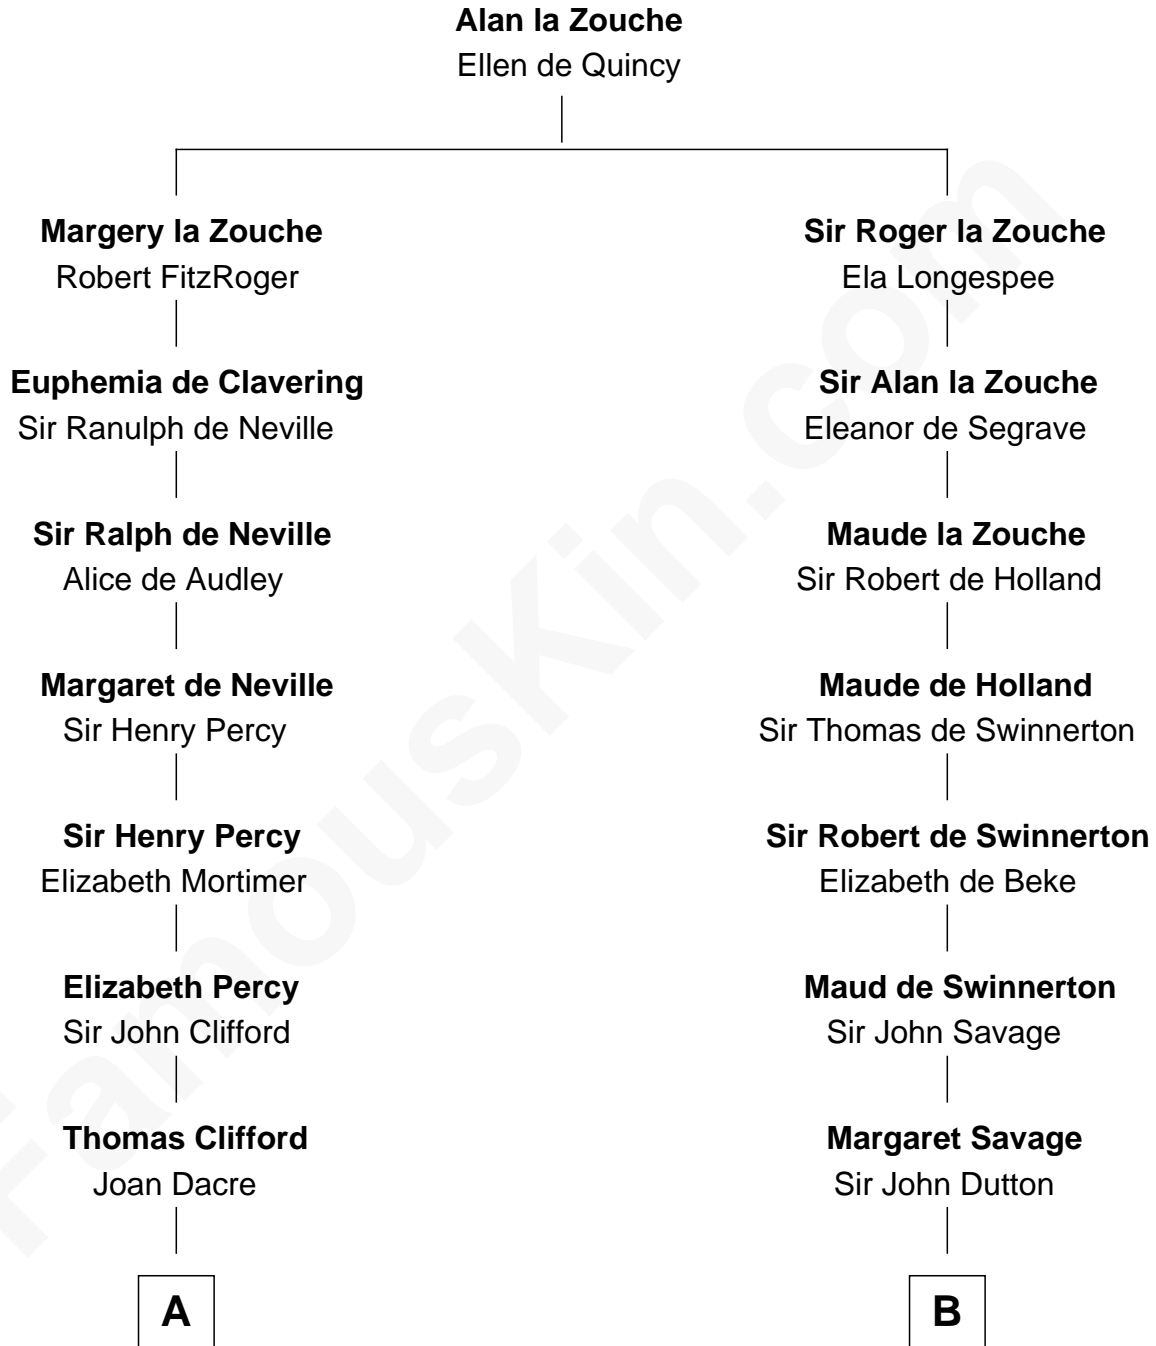

**MAYFLOWER**

# FamousKin.com Relationship Chart of **Richard More**

(c1614 - c1696) Mayflower passenger 1620

13th cousin 7 times removed of

**Stephen A. Douglas**

*Participated in Lincoln-Douglas Debates*

**A**

**Matilda Clifford**  
Sir Edmund Sutton

**Dorothy Sutton**  
Richard Wrottesley

**Joan Wrottesley**  
Richard Cresset

**Margaret Cresset**  
Thomas More

**Jasper More**  
Elizabeth Smalley

**Katherine More**  
Col. Samuel More

**Richard More**  
*Mayflower passenger 1620*