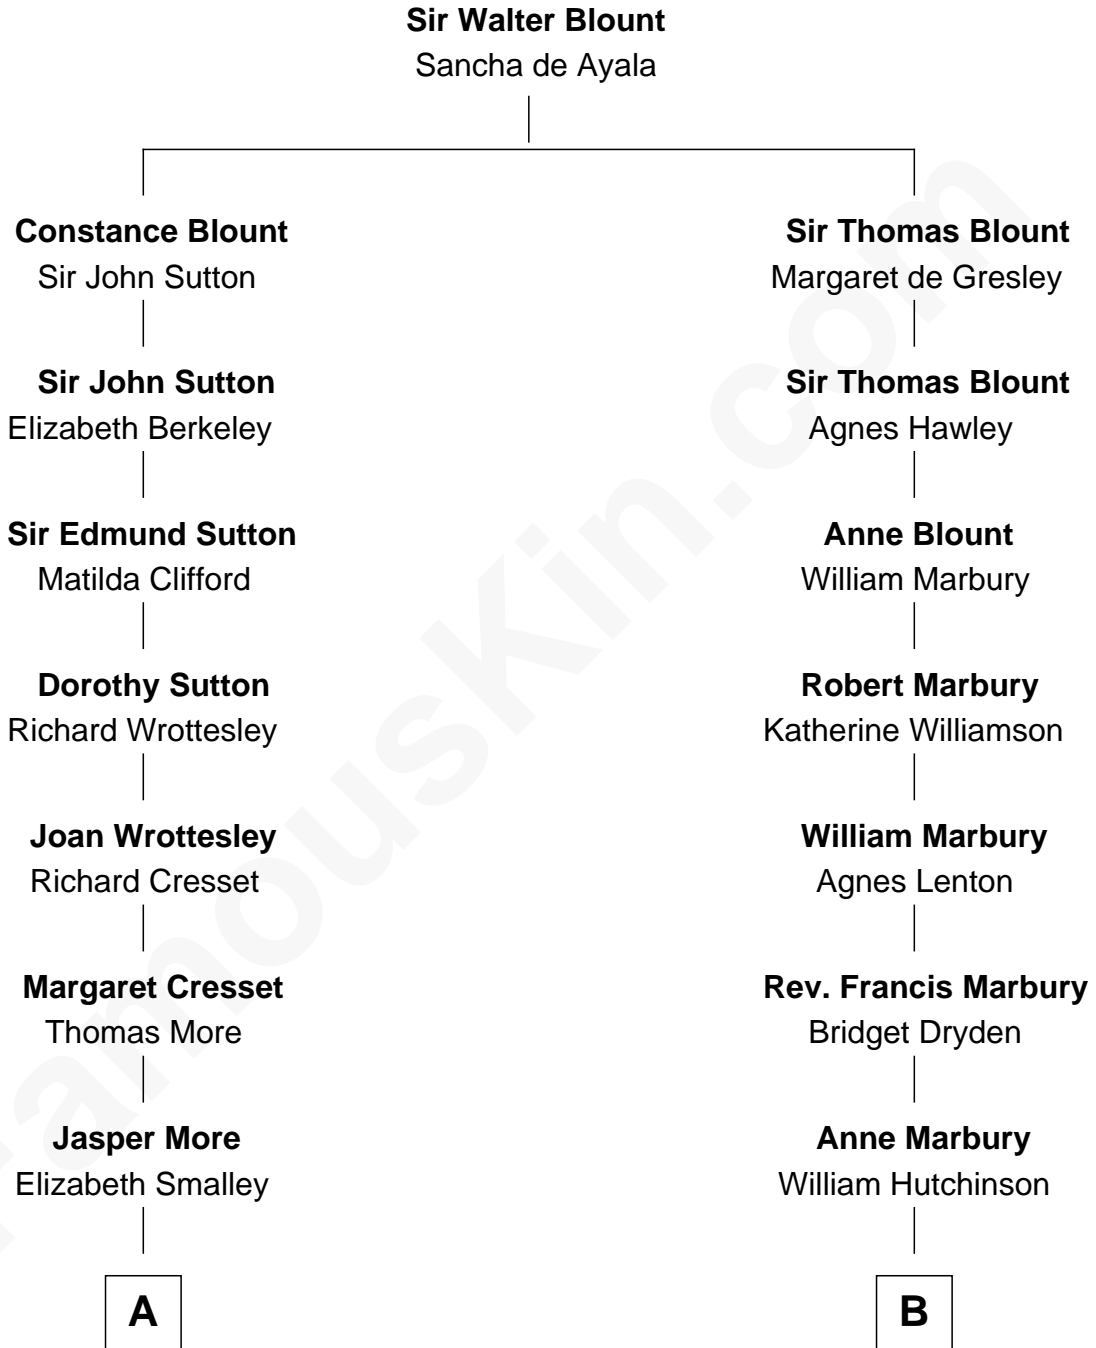

**MAYFLOWER**

# FamousKin.com Relationship Chart of **Richard More**

(c1614 - c1696) Mayflower passenger 1620

8th cousin 6 times removed of

**Stephen A. Douglas**

*Participated in Lincoln-Douglas Debates*

**A**

**Katherine More**  
Col. Samuel More

**Richard More**  
*Mayflower passenger 1620*

**B**

**Susanna Hutchinson**  
John Cole

**Susanna Cole**  
Thomas Eldred

**Mary Eldred**  
Nicholas Gardiner

**Nicholas Gardiner**  
Martha Havens

**Martha Gardiner**  
Stephen Arnold