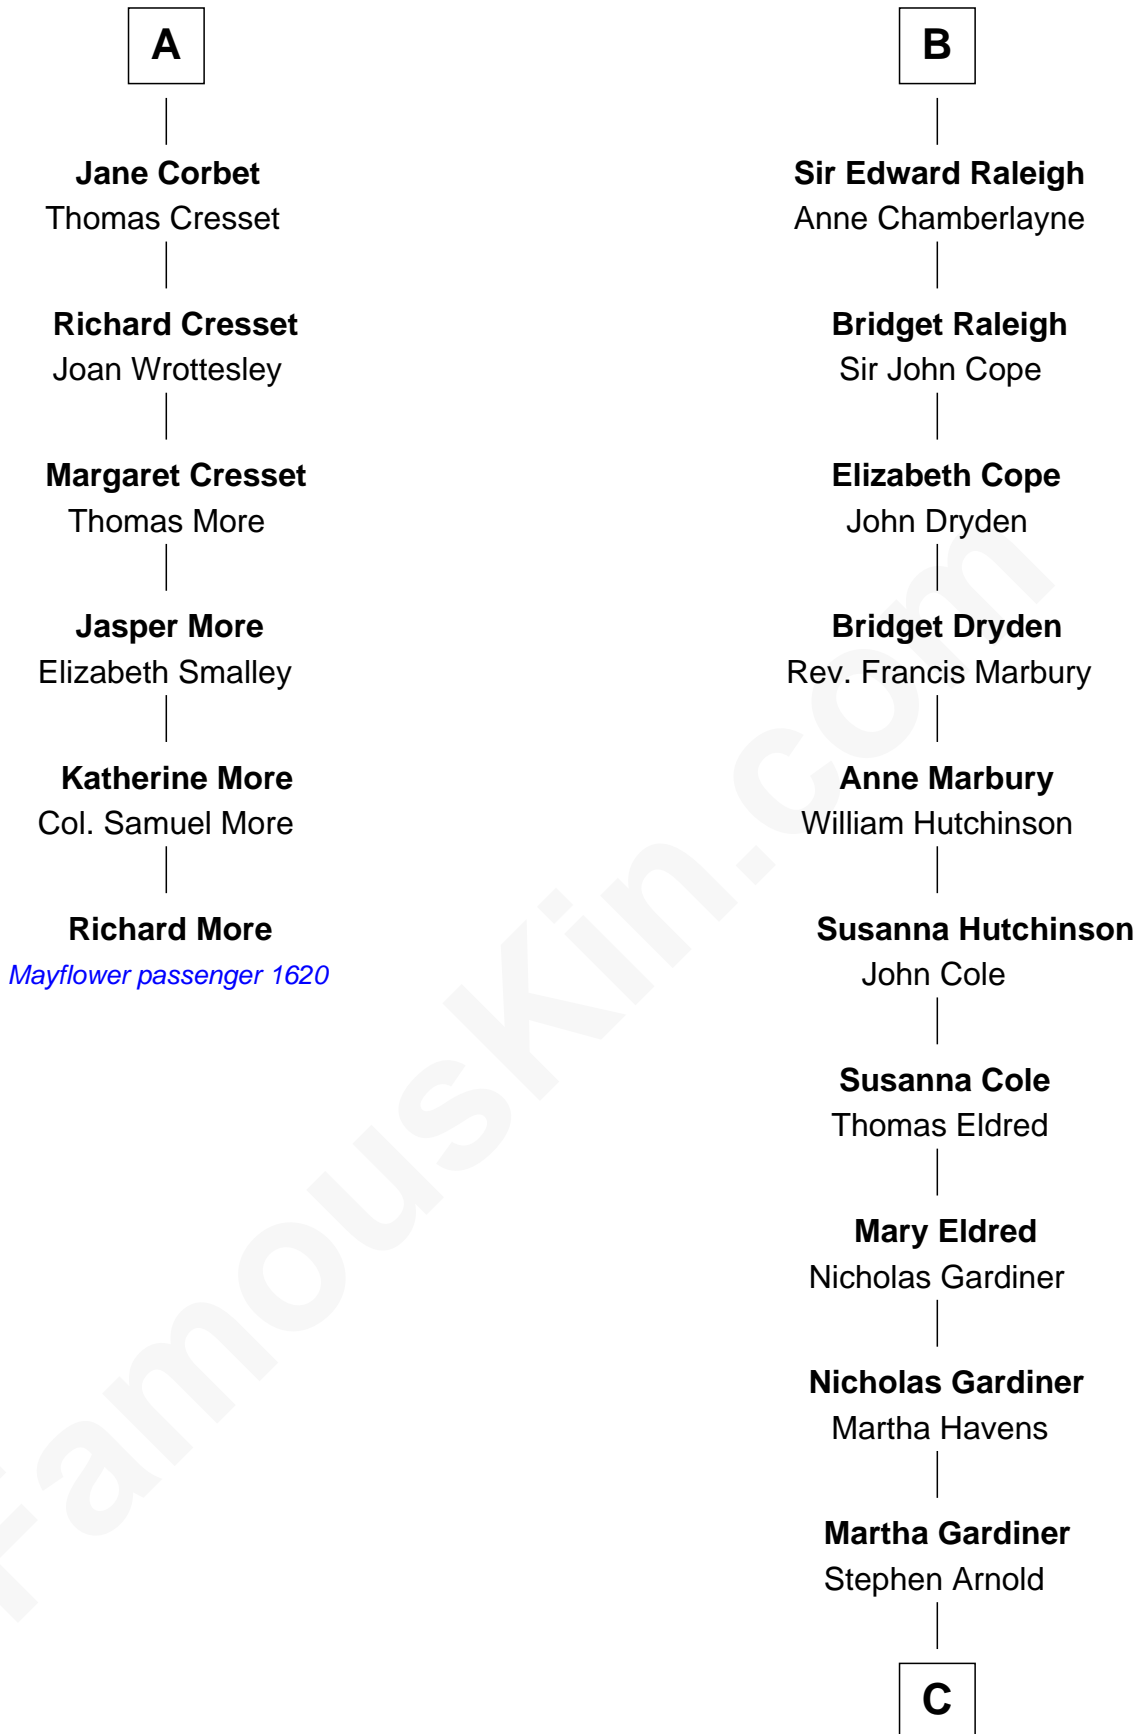

**MAYFLOWER**

# FamousKin.com Relationship Chart of **Richard More**

(c1614 - c1696) Mayflower passenger 1620

12th cousin 7 times removed of

**Stephen A. Douglas**

Participated in Lincoln-Douglas Debates

**C**

**Martha Arnold**  
Benajah Douglass

**Dr. Stephen Arnold Douglass**  
Sarah Fiske

**Stephen A. Douglas**  
*[The Lincoln-Douglas Debates](#)*

FamousKin.com