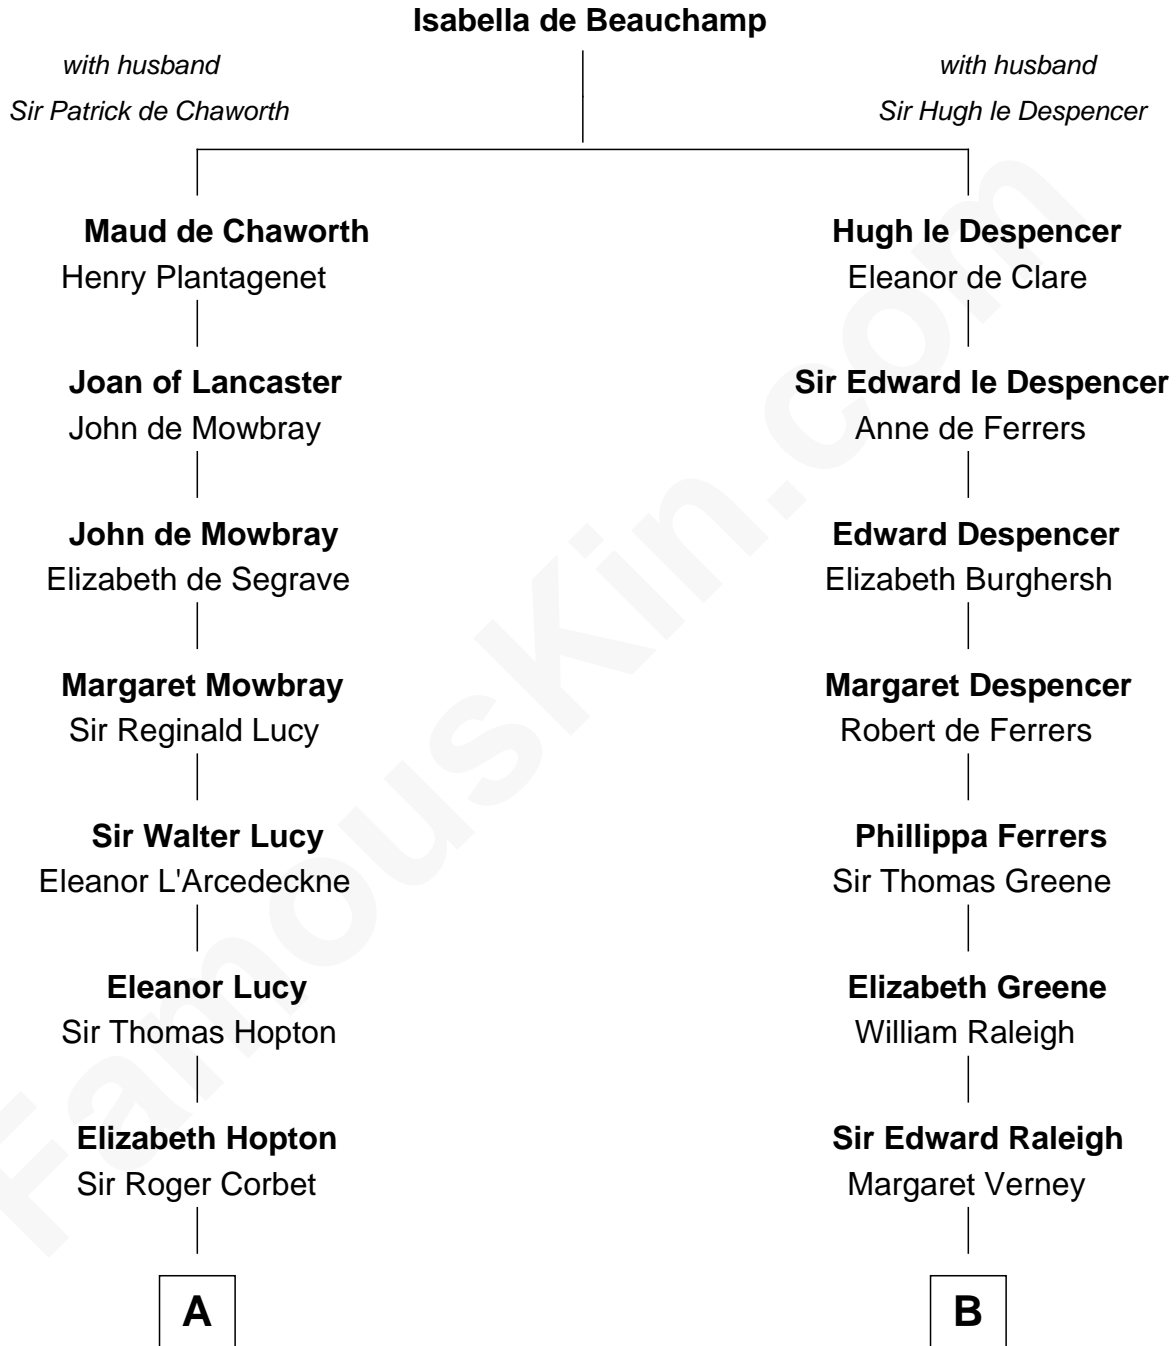

**MAYFLOWER**

# FamousKin.com Relationship Chart of **Richard More**

(c1614 - c1696) Mayflower passenger 1620

12th cousin 7 times removed of

**Stephen A. Douglas**

Participated in Lincoln-Douglas Debates

**C**

**Martha Arnold**  
Benajah Douglass