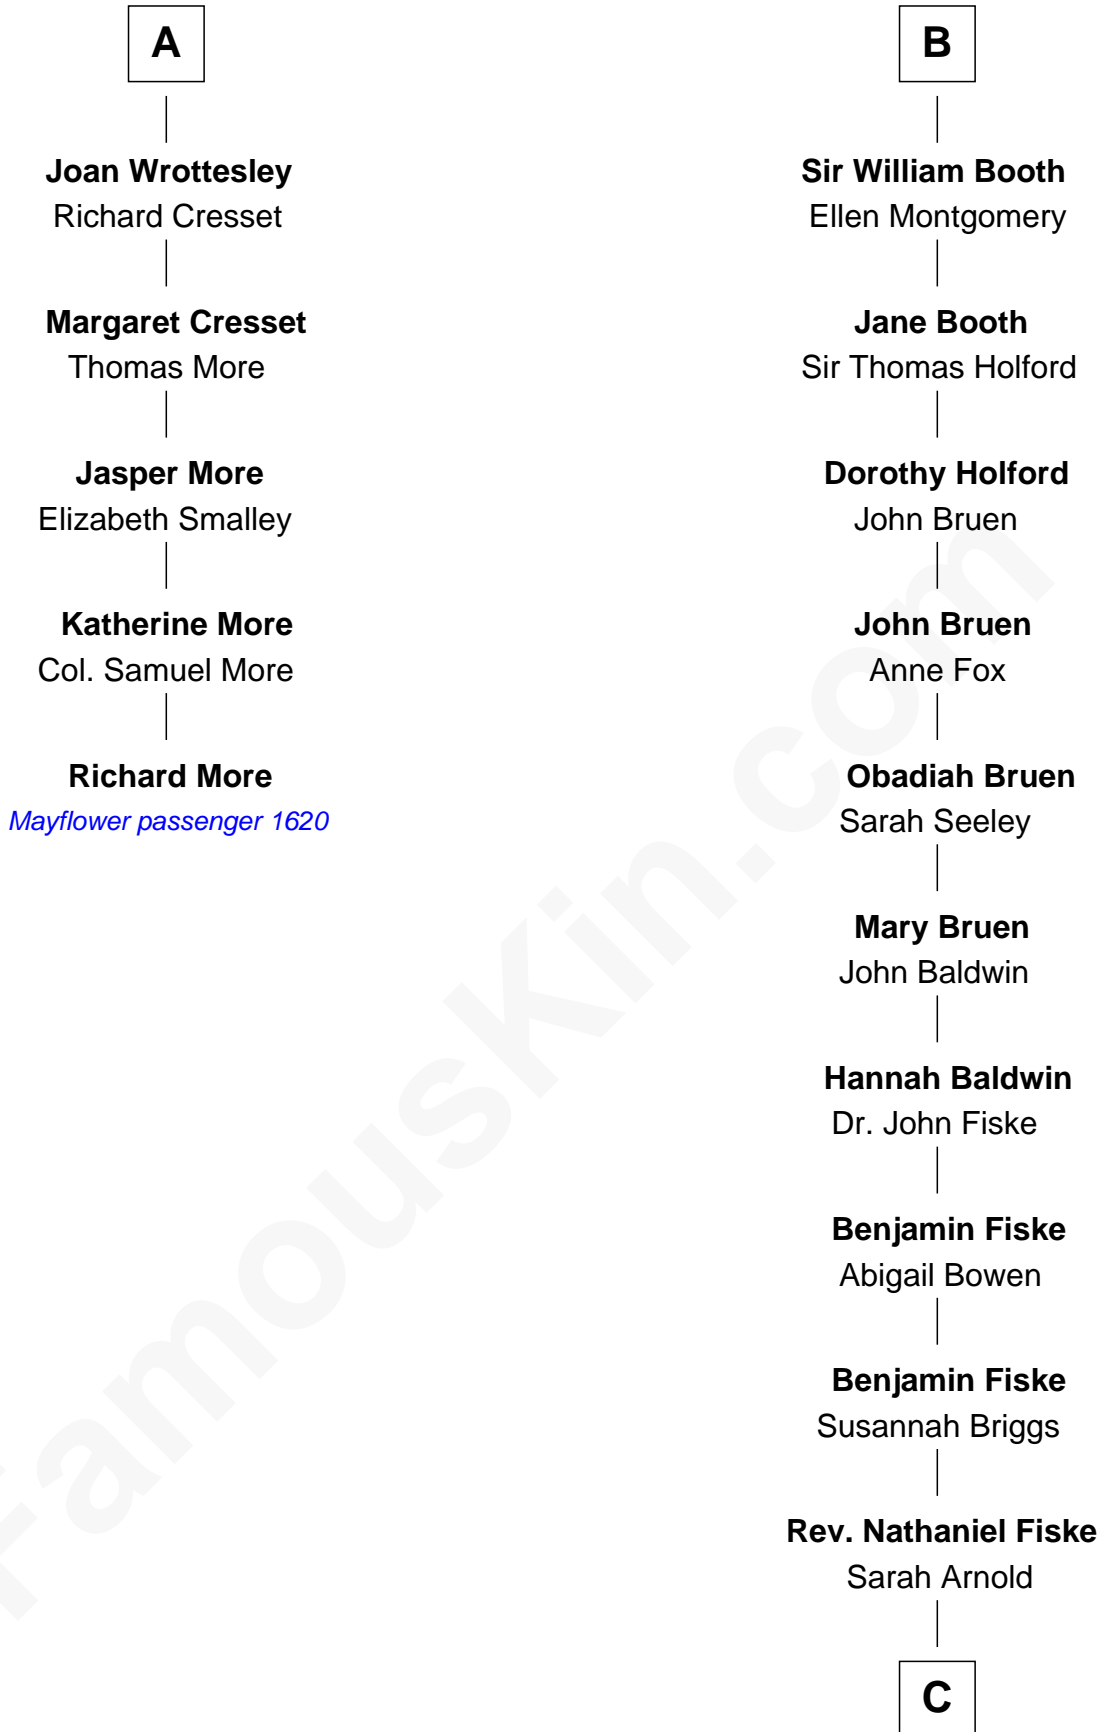

MAYFLOWER

FamousKin.com Relationship Chart of Richard More

(c1614 - c1696) Mayflower passenger 1620

11th cousin 7 times removed of

Stephen A. Douglas

Participated in Lincoln-Douglas Debates

C

Sarah Fiske