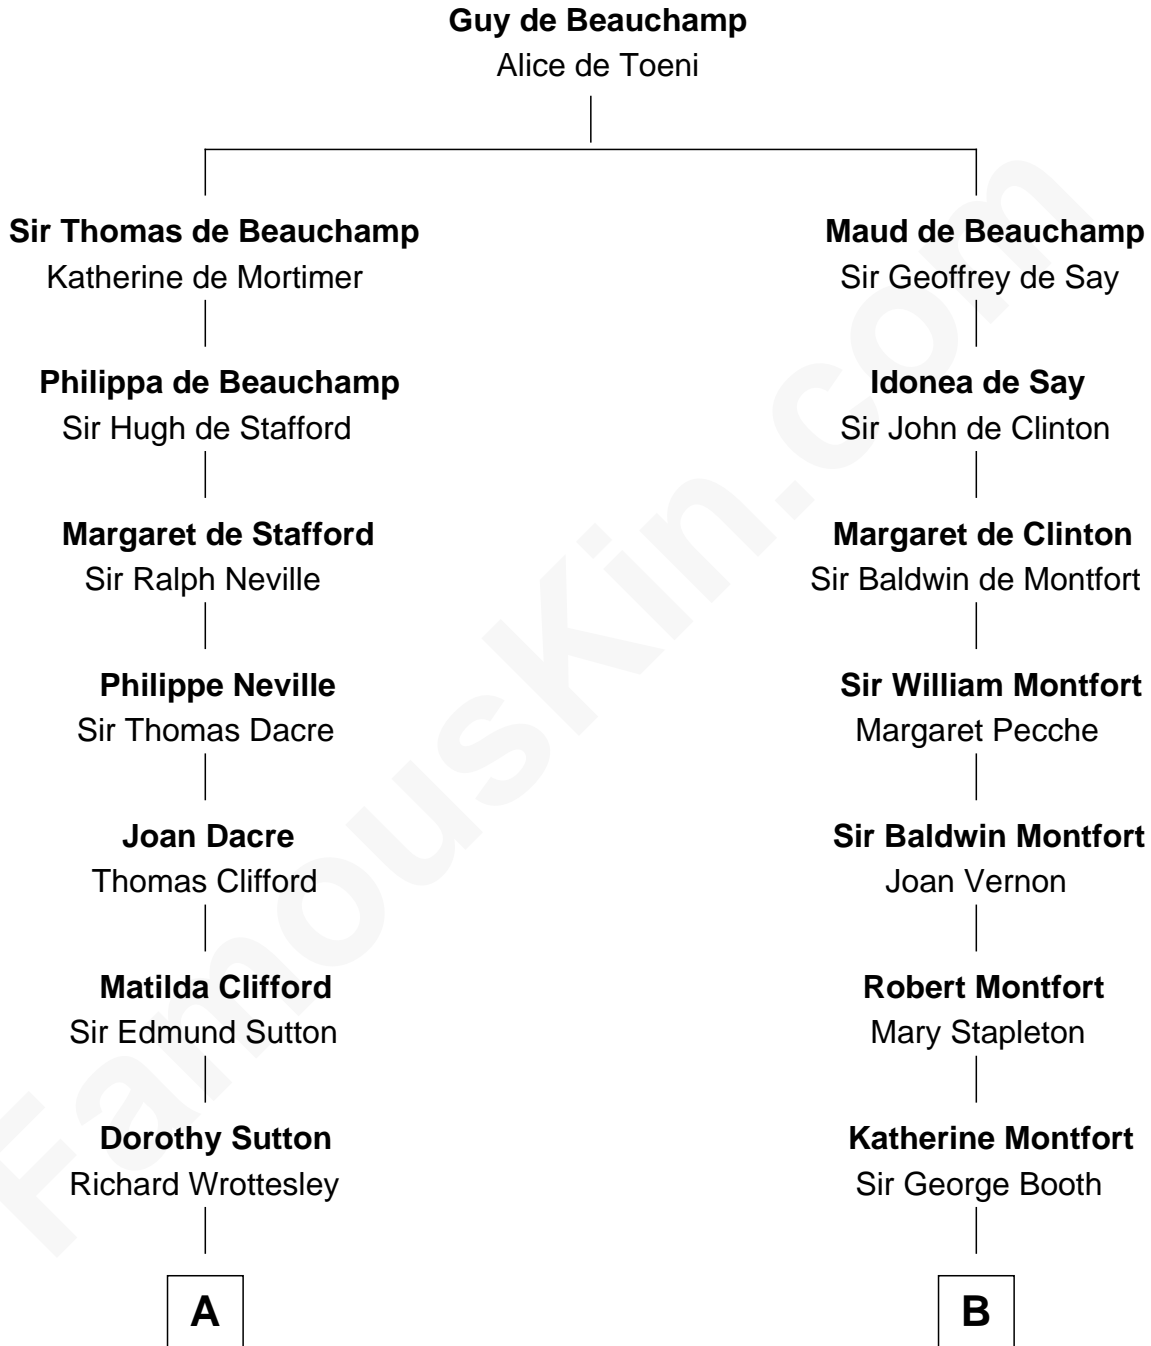

MAYFLOWER

FamousKin.com Relationship Chart of Richard More

(c1614 - c1696) Mayflower passenger 1620

11th cousin 7 times removed of

Stephen A. Douglas

Participated in Lincoln-Douglas Debates

C

Sarah Fiske