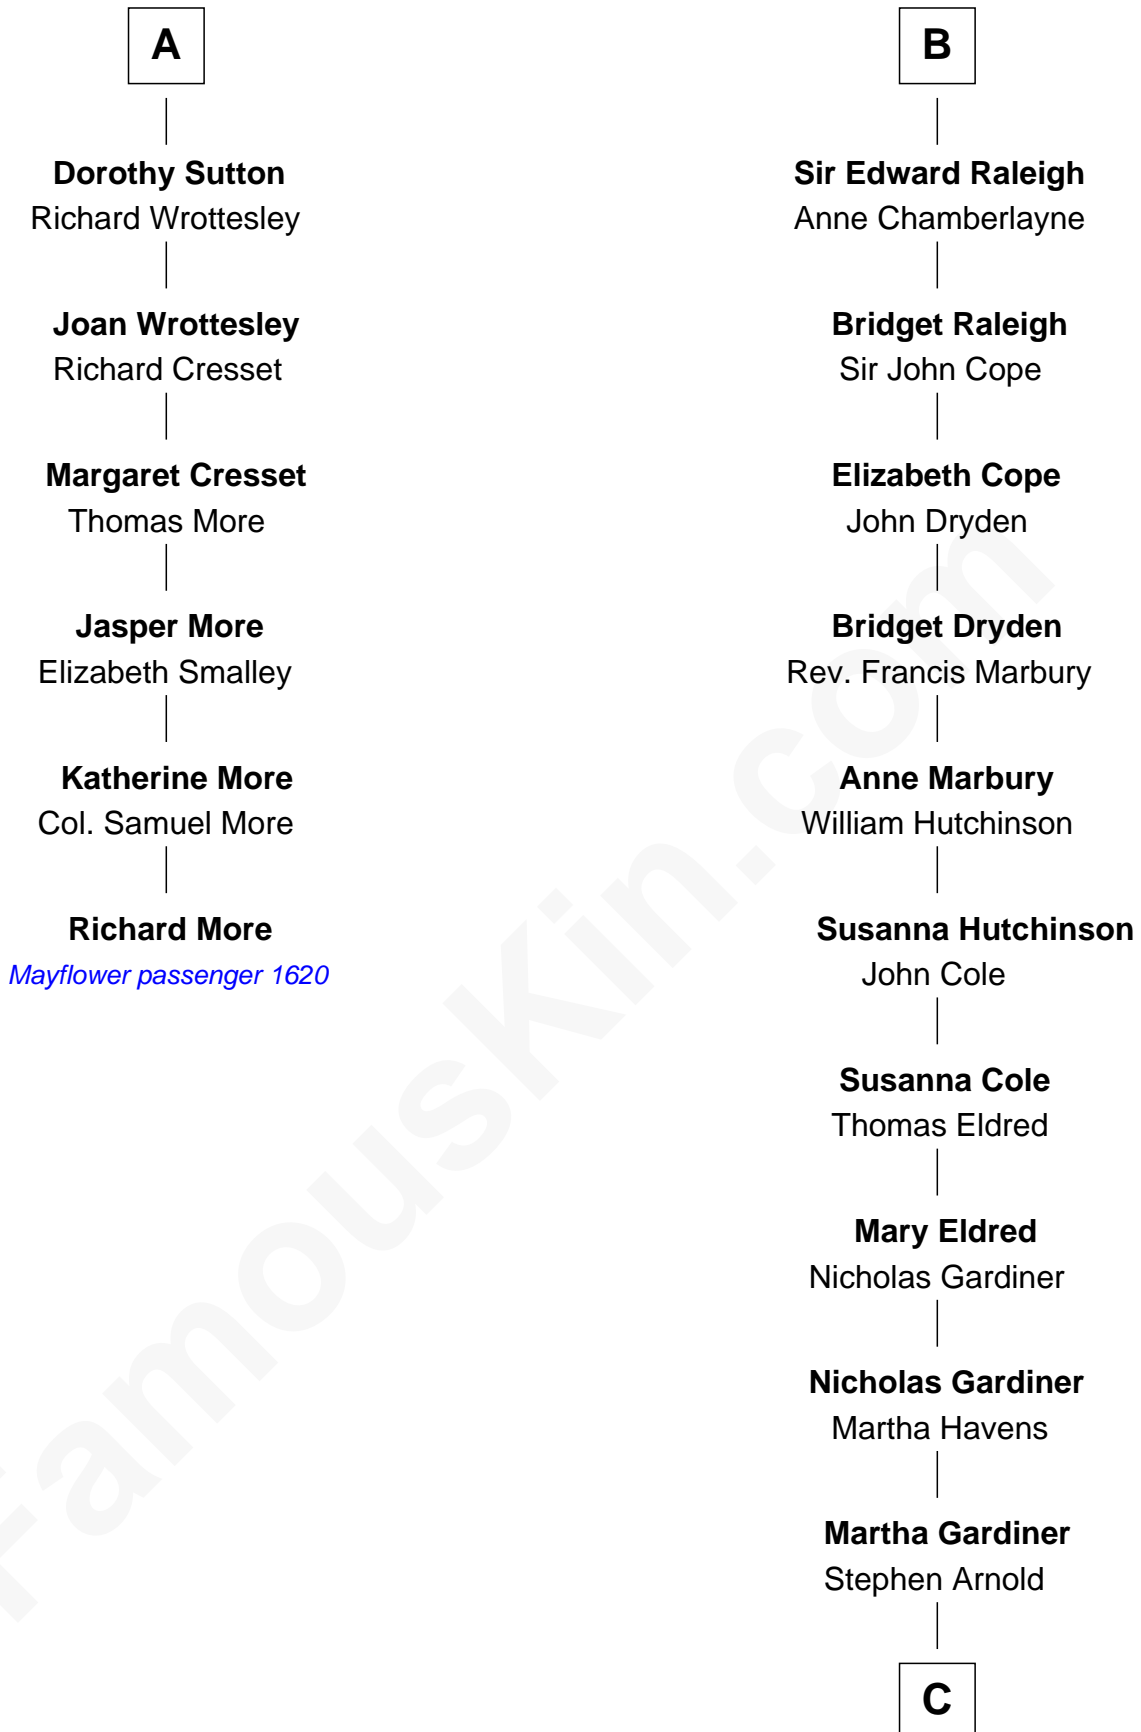

MAYFLOWER

FamousKin.com Relationship Chart of Richard More

(c1614 - c1696) Mayflower passenger 1620

12th cousin 7 times removed of

Stephen A. Douglas

Participated in Lincoln-Douglas Debates

Sir Hugh le Despencer
Isabella de Beauchamp

Sir Philip le Despencer
Margaret de Goushill

Hugh le Despencer
Eleanor de Clare

Sir Philip le Despencer
Joan de Cobham

Sir Edward le Despencer
Anne de Ferrers

Sir Philip le Despencer
Elizabeth - - - - -

Edward Despencer
Elizabeth Burghersh

Alice le Despenser
Sir John Sutton

Margaret Despencer
Robert de Ferrers

Sir John Sutton
Constance Blount

Phillippa Ferrers
Sir Thomas Greene

Sir John Sutton
Elizabeth Berkeley

Elizabeth Greene
William Raleigh

Sir Edmund Sutton
Matilda Clifford

Sir Edward Raleigh
Margaret Verney

A

B

C

Martha Arnold
Benajah Douglass

Dr. Stephen Arnold Douglass
Sarah Fiske

Stephen A. Douglas
[The Lincoln-Douglas Debates](#)