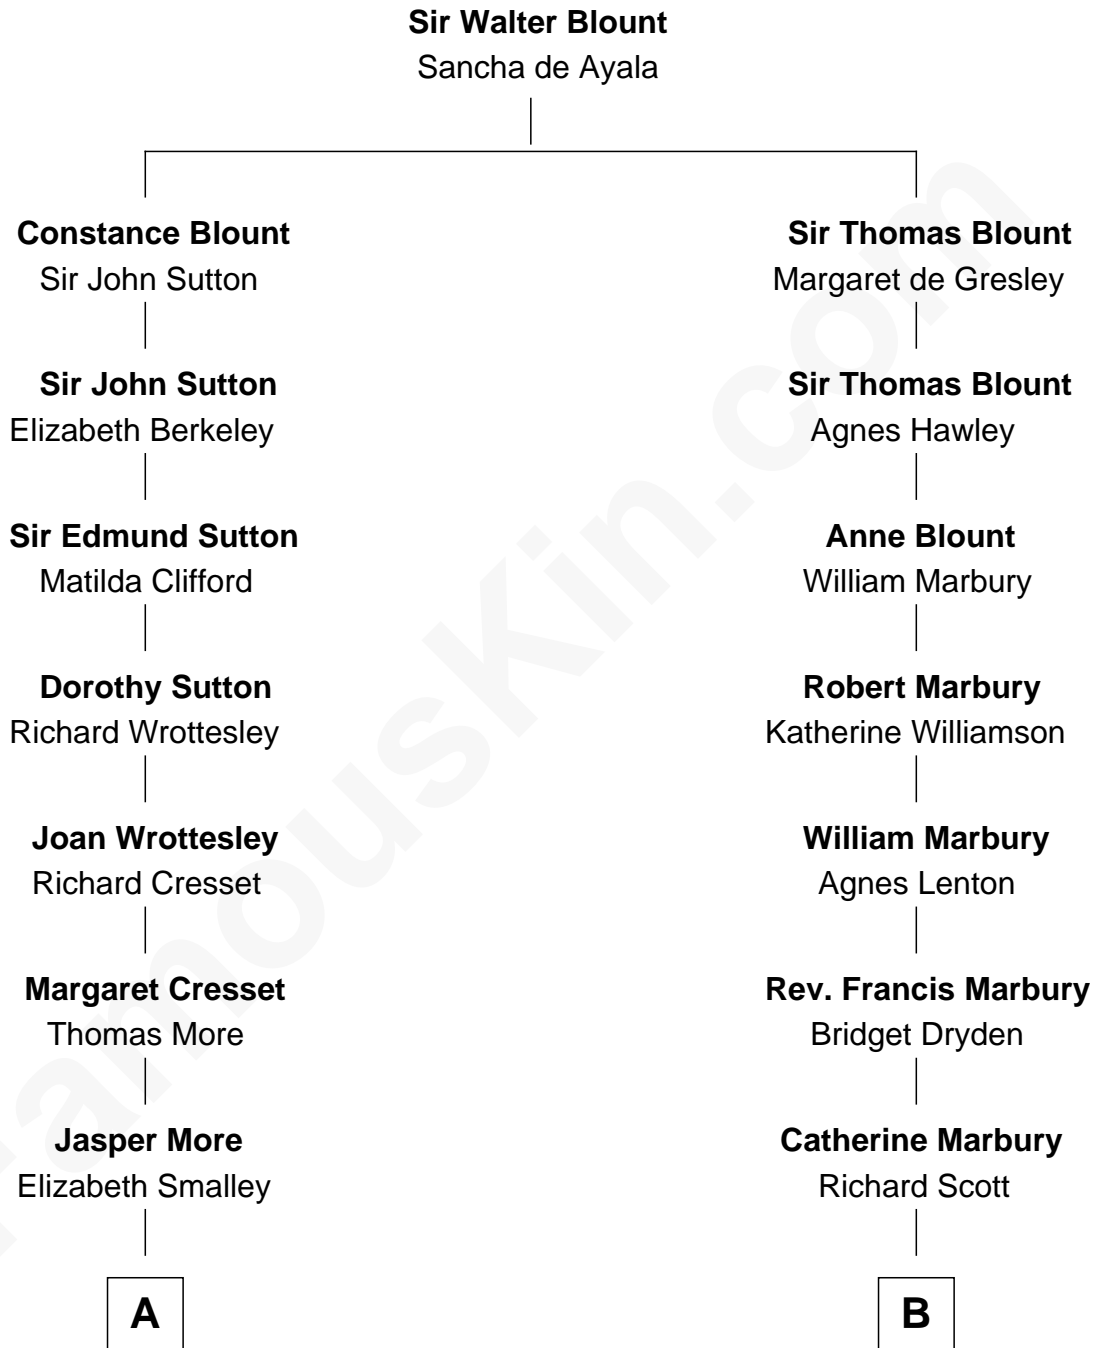

MAYFLOWER

FamousKin.com Relationship Chart of

Richard More

(c1614 - c1696) Mayflower passenger 1620

8th cousin 11 times removed of

Britney Spears

Singer, Entertainer

C