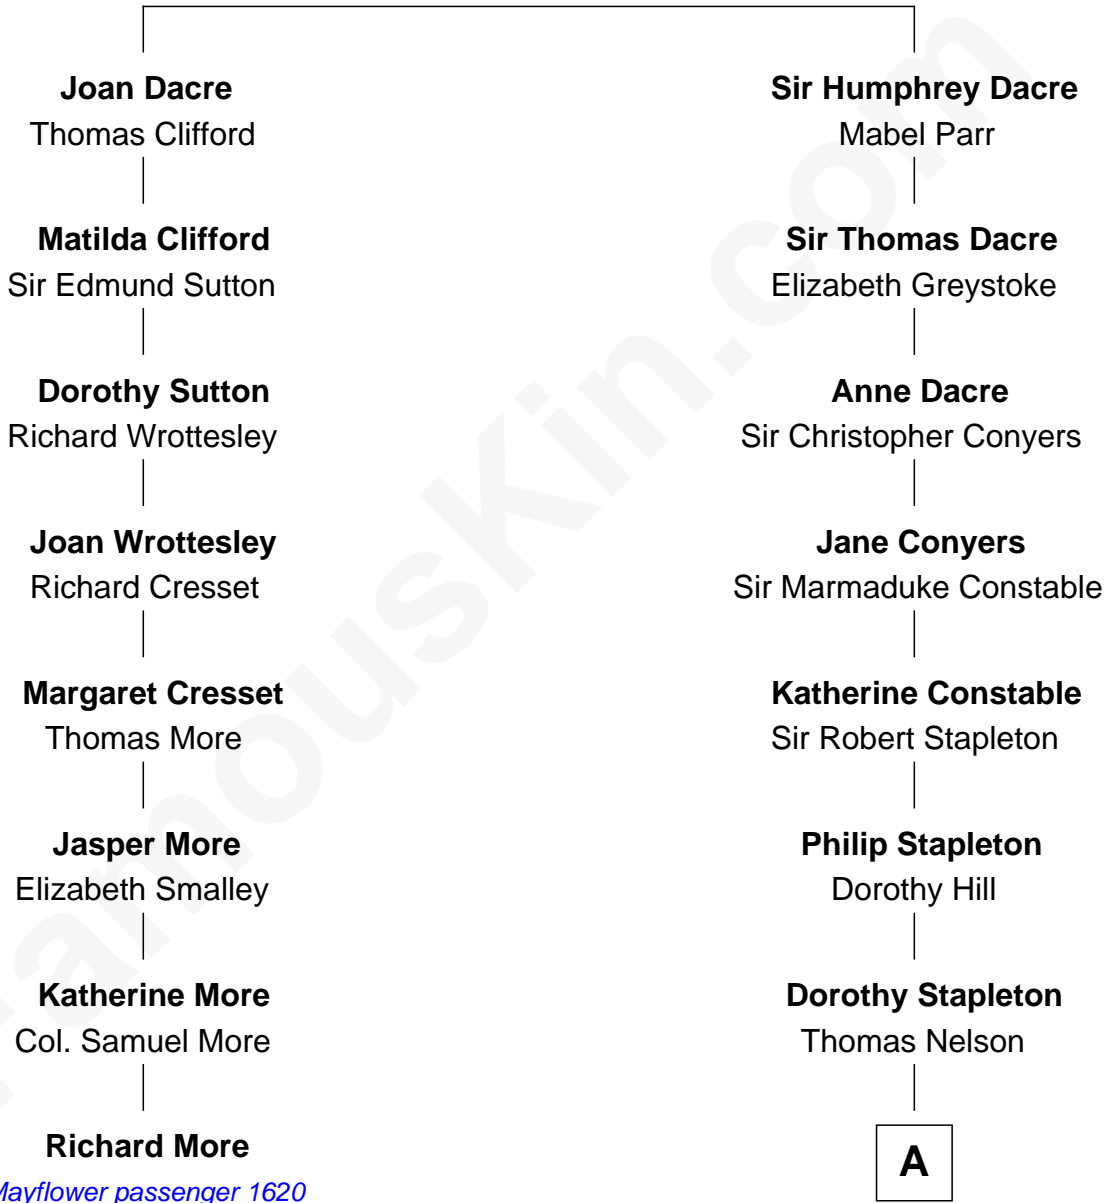

MAYFLOWER

FamousKin.com Relationship Chart of

Richard More

(c1614 - c1696) Mayflower passenger 1620

7th cousin 10 times removed of

Margot Kidder

TV and Movie Actress

Sir Thomas Dacre

Philippe Neville

A

Philip Nelson
Elizabeth Lowell

Joseph Nelson
Hannah Brocklebank

David Nelson
Mary Atwood

John Nelson
Abigail Philbrick

Hannah Nelson
Stephen Greeley

John Greeley
Lavinia Brown

Justus Greeley
Margaret Rideout

Margaret Q. Greeley
Dr. David Powell

Margaret Powell
Sidney Jesse Kidder

Kendall Kidder
Jocelyn Mary Wilson

Margot Kidder
TV and Movie Actress