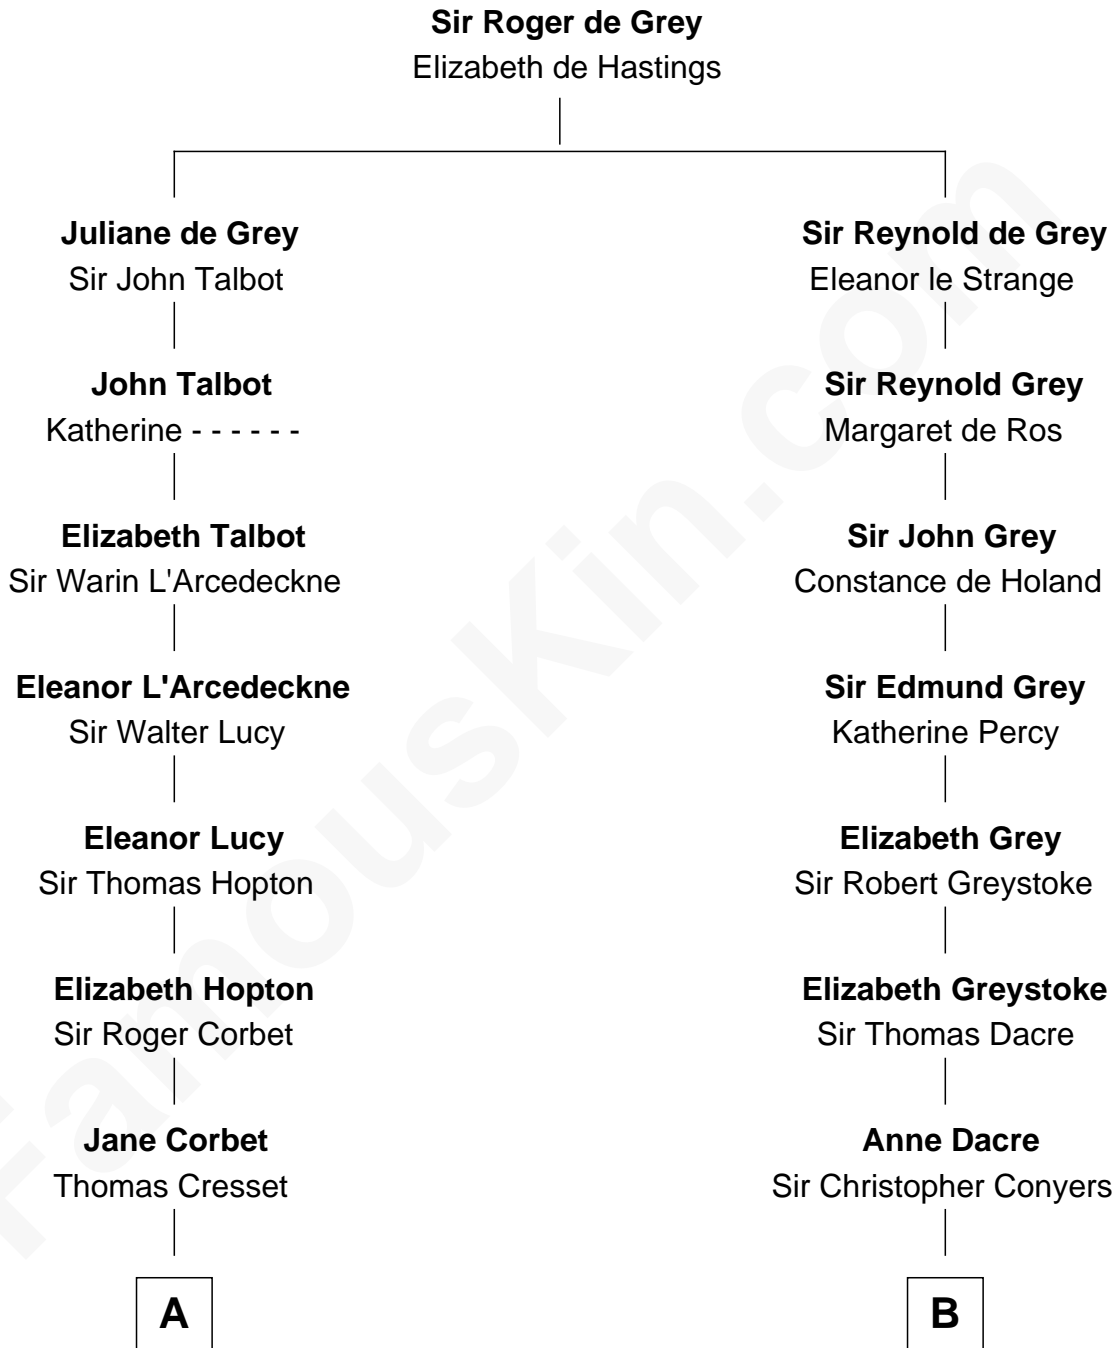

MAYFLOWER

FamousKin.com Relationship Chart of

Richard More

(c1614 - c1696) *Mayflower passenger 1620*

11th cousin 10 times removed of

Margot Kidder

TV and Movie Actress

C

Justus Greeley
Margaret Rideout

Margaret Q. Greeley
Dr. David Powell

Margaret Powell
Sidney Jesse Kidder

Kendall Kidder
Jocelyn Mary Wilson

Margot Kidder
TV and Movie Actress

FamousKin.com