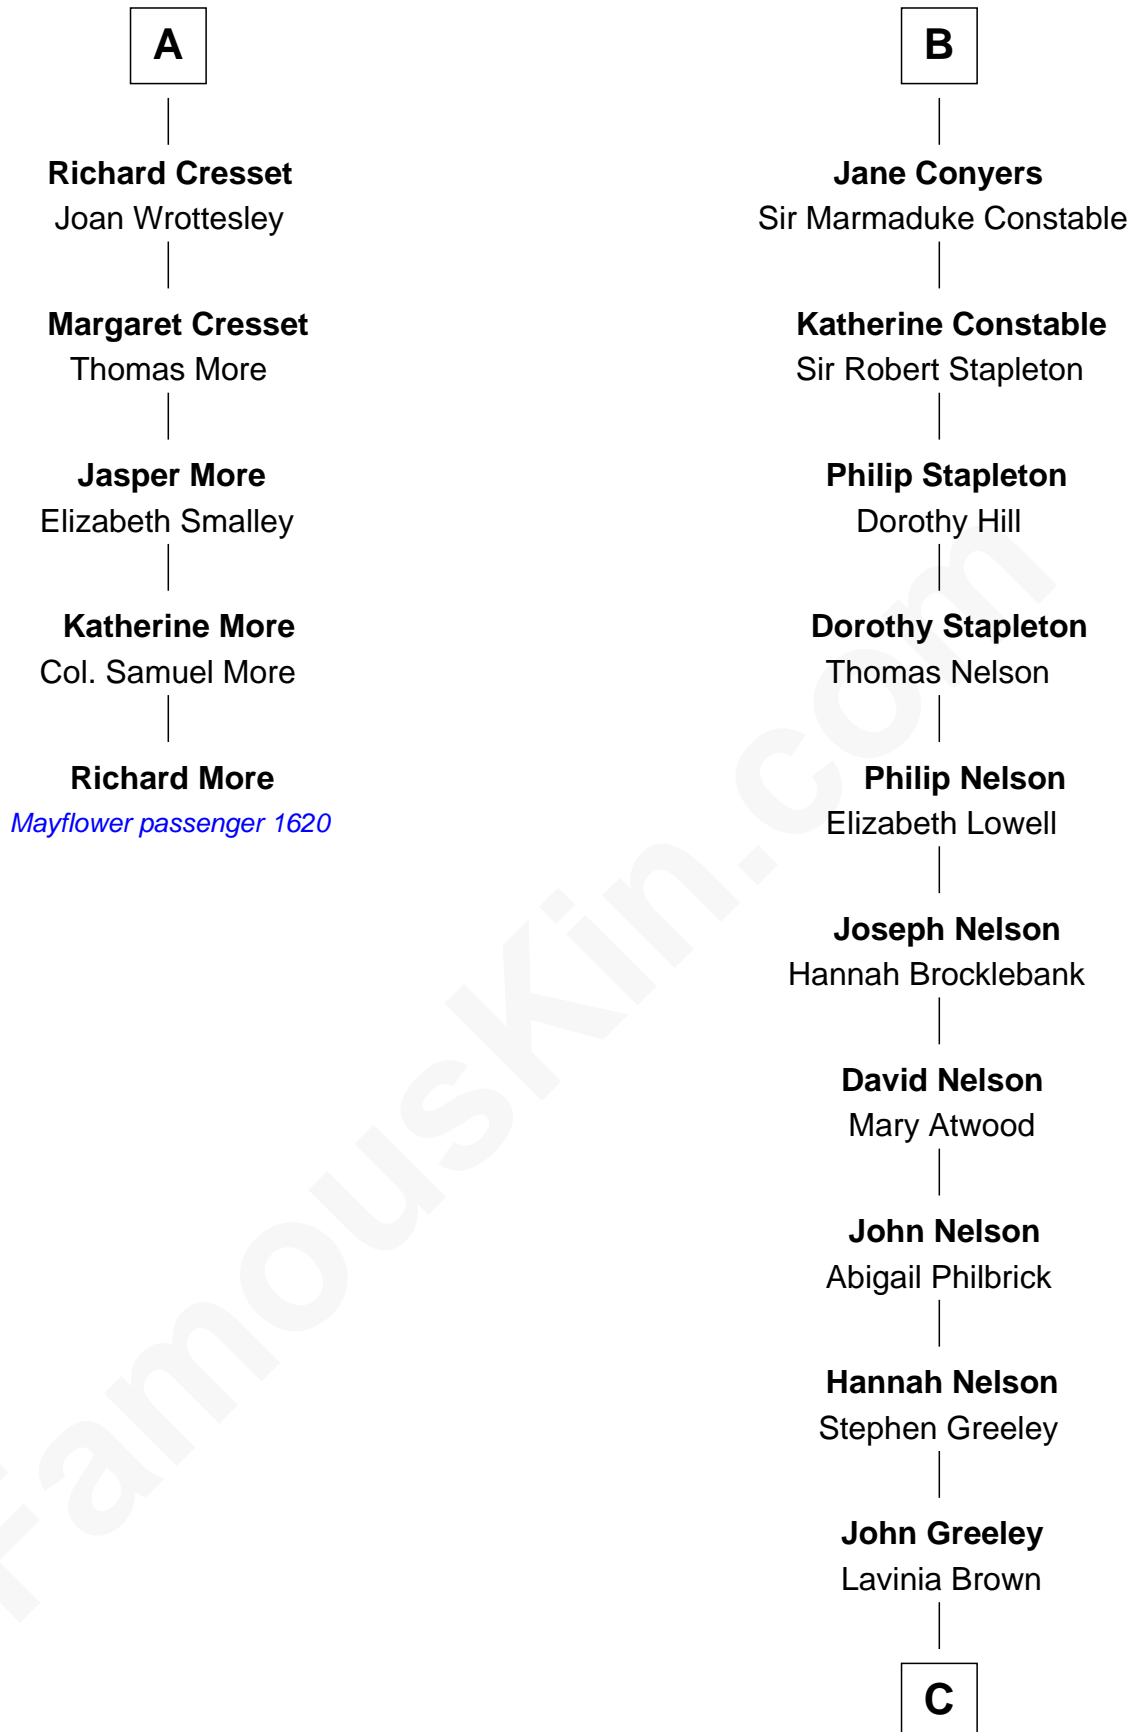

MAYFLOWER

FamousKin.com Relationship Chart of

Richard More

(c1614 - c1696) *Mayflower passenger 1620*

11th cousin 10 times removed of

Margot Kidder

TV and Movie Actress

C

Justus Greeley
Margaret Rideout

Margaret Q. Greeley
Dr. David Powell

Margaret Powell
Sidney Jesse Kidder

Kendall Kidder
Jocelyn Mary Wilson

Margot Kidder
TV and Movie Actress

FamousKin.com