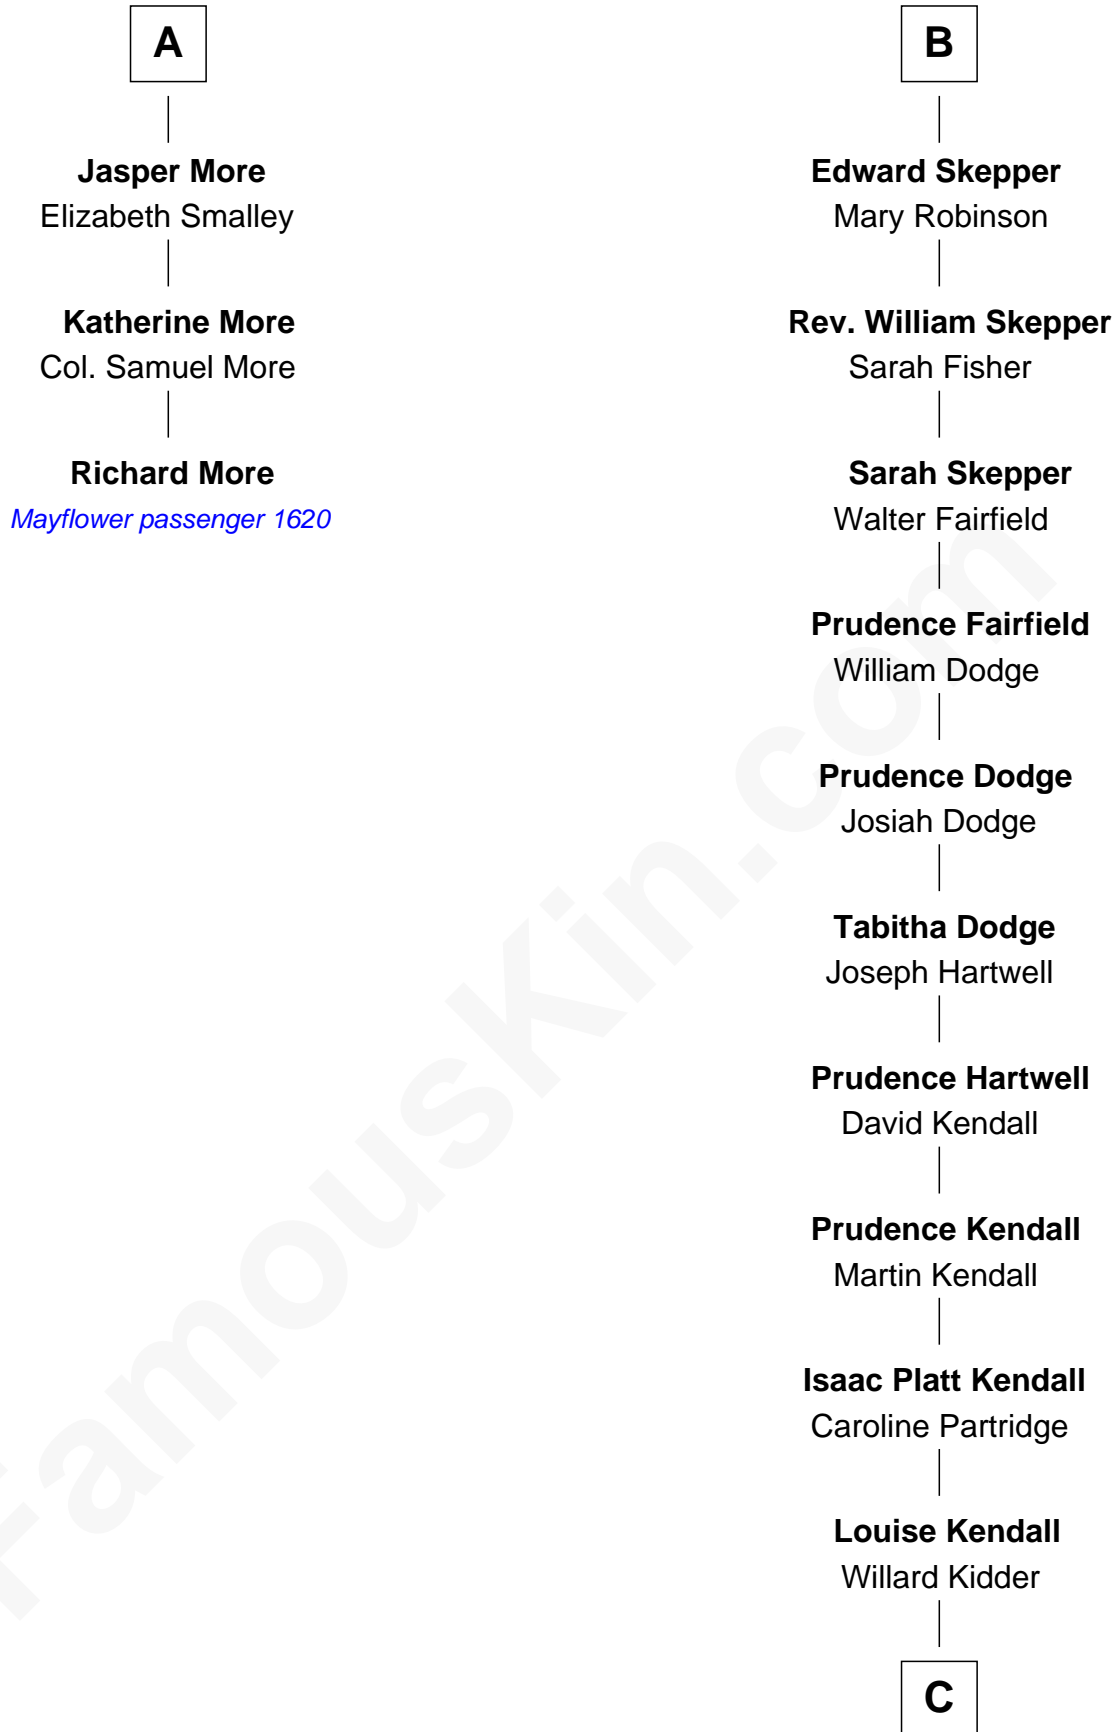

# FamousKin.com Relationship Chart of

**Richard More**

*(c1614 - c1696) Mayflower passenger 1620*

9th cousin 10 times removed of

**Margot Kidder**

*TV and Movie Actress*

**Sir Philip le Despencer**

Elizabeth - - - - -

**Dorothy Sutton**

Richard Wrottesley

**Joan Wrottesley**

Richard Cresset

**Margaret Cresset**

Thomas More

**A**

**Sir Philip le Despencer**

Elizabeth de Tibetot

**Margery Despencer**

Sir Roger Wentworth

**Sir Philip Wentworth**

Mary Clifford

**Elizabeth Wentworth**

Sir Martin de la See

**Joan de la See**

Sir Piers Hildyard

**Isabel Hildyard**

Ralph Legard

**Joan Ledgard**

Richard Skepper

**B**

**C**

|  
**Sidney Jesse Kidder**