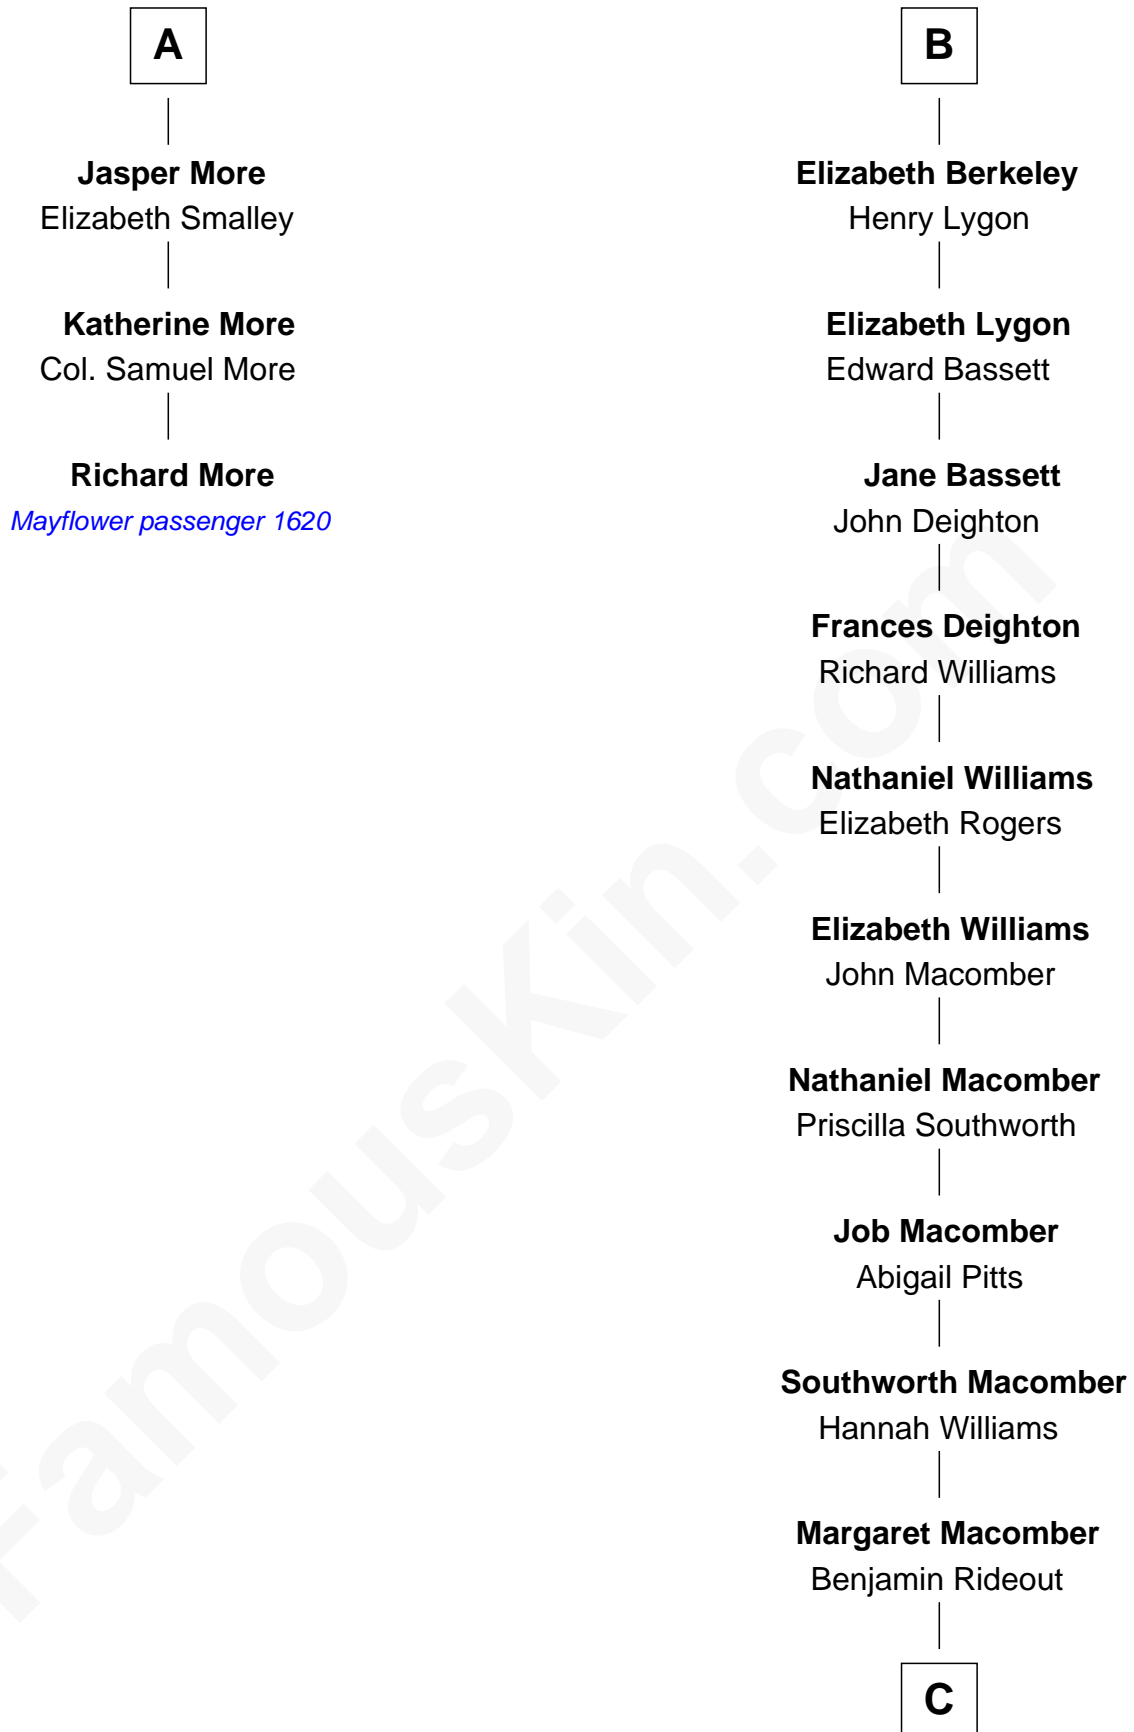

MAYFLOWER

FamousKin.com Relationship Chart of

Richard More

(c1614 - c1696) Mayflower passenger 1620

9th cousin 12 times removed of

Margot Kidder

TV and Movie Actress

Sir Maurice de Berkeley

Maurice de Berkeley

Margaret - - - - -

Thomas Berkeley

Catherine Botetourte

Maurice Berkeley

Johanna Denham

Maurice Berkeley

Ellen Montfort

Sir William Berkeley

Anne Stafford

Richard Berkeley

Elizabeth Conningsby

Sir John Berkeley

Isabel Dennis

B

C

—
Margaret Rideout

Justus Greeley

—
Margaret Q. Greeley

Dr. David Powell

—
Margaret Powell

Sidney Jesse Kidder

—
Kendall Kidder

Jocelyn Mary Wilson