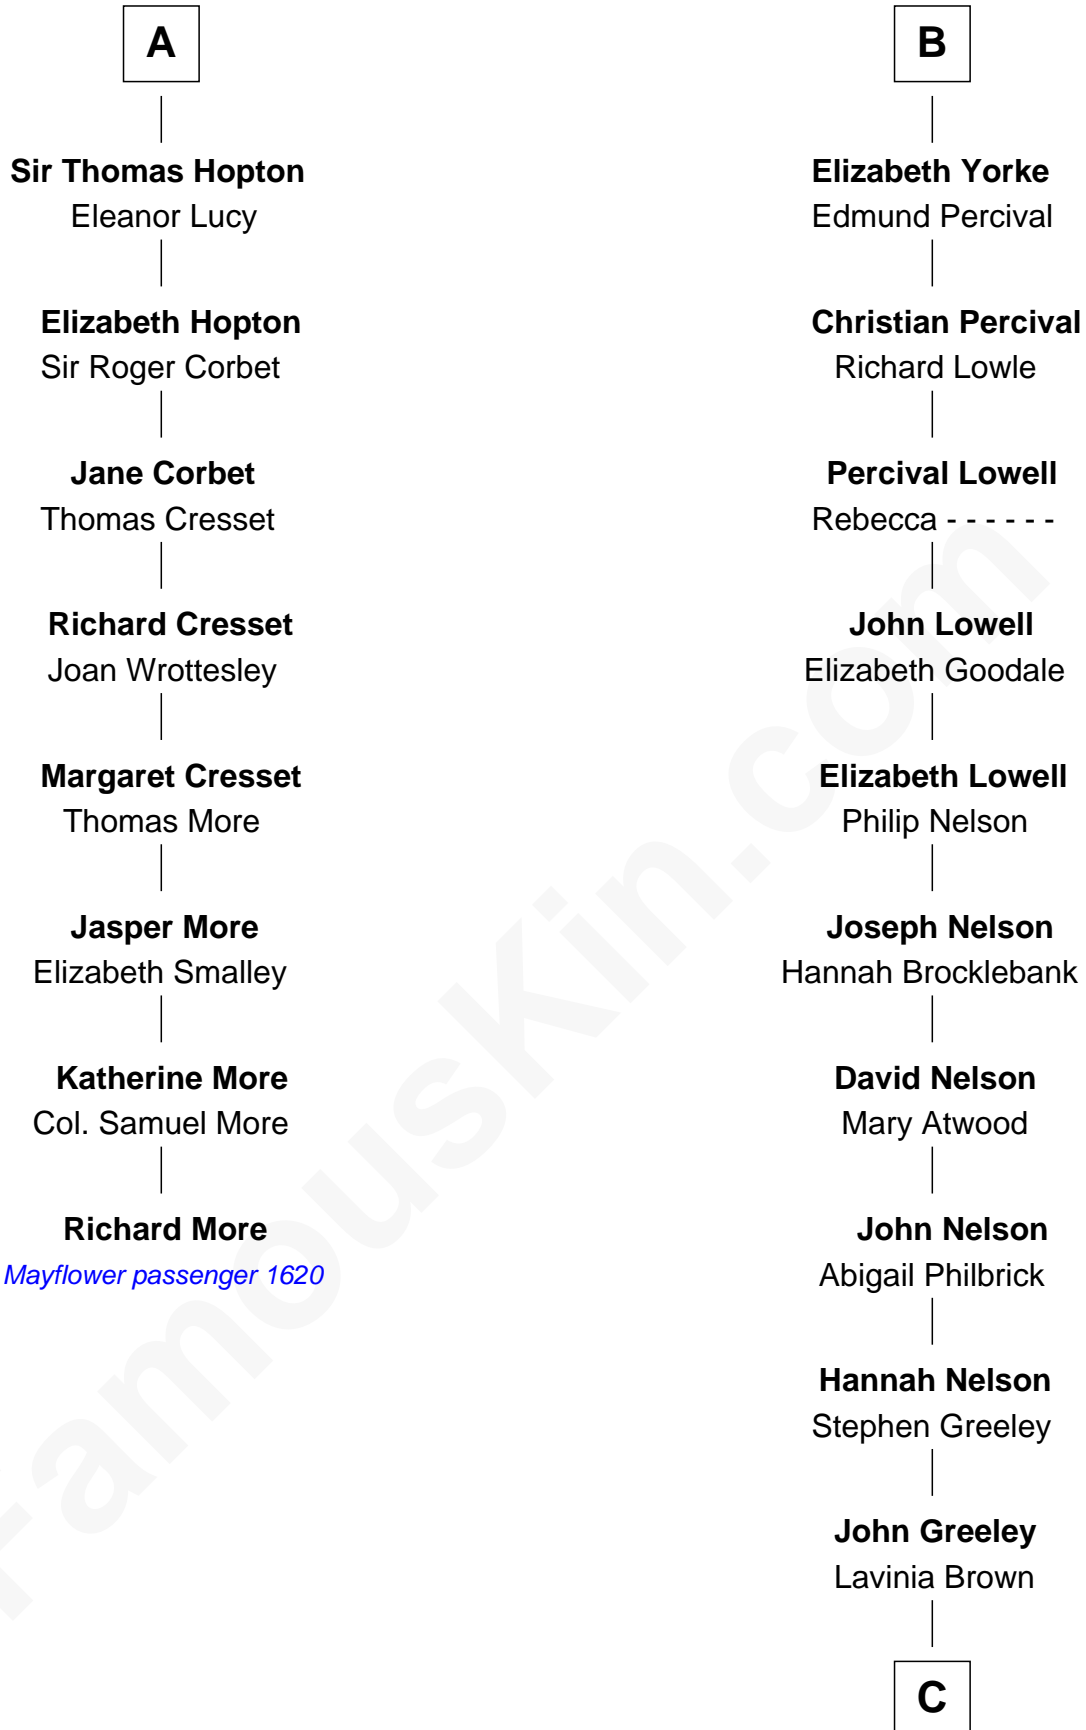

# FamousKin.com Relationship Chart of

**Richard More**

*(c1614 - c1696) Mayflower passenger 1620*

**14th cousin 7 times removed of**

**Margot Kidder**

*TV and Movie Actress*

**Humphrey de Bohun**

Elizabeth Plantagenet

**Eleanor de Bohun**

Sir James le Boteler

**Pernel le Boteler**

Sir Gilbert Talbot

**Elizabeth Talbot**

Sir Henry de Grey

**Richard Grey**

Blanche de la Vache

**Alice Grey**

Sir William Burley

**Elizabeth Burley**

Sir John Hopton

**Sir Walter Hopton**

Joan Mortimer

**A**

**Margaret de Bohun**

Elizabeth Courtnay

**Sir Hugh Luttrell**

Margaret Hill

**Eleanor Luttrell**

Roger Yorke

**B**

**C**

**Justus Greeley**  
Margaret Rideout