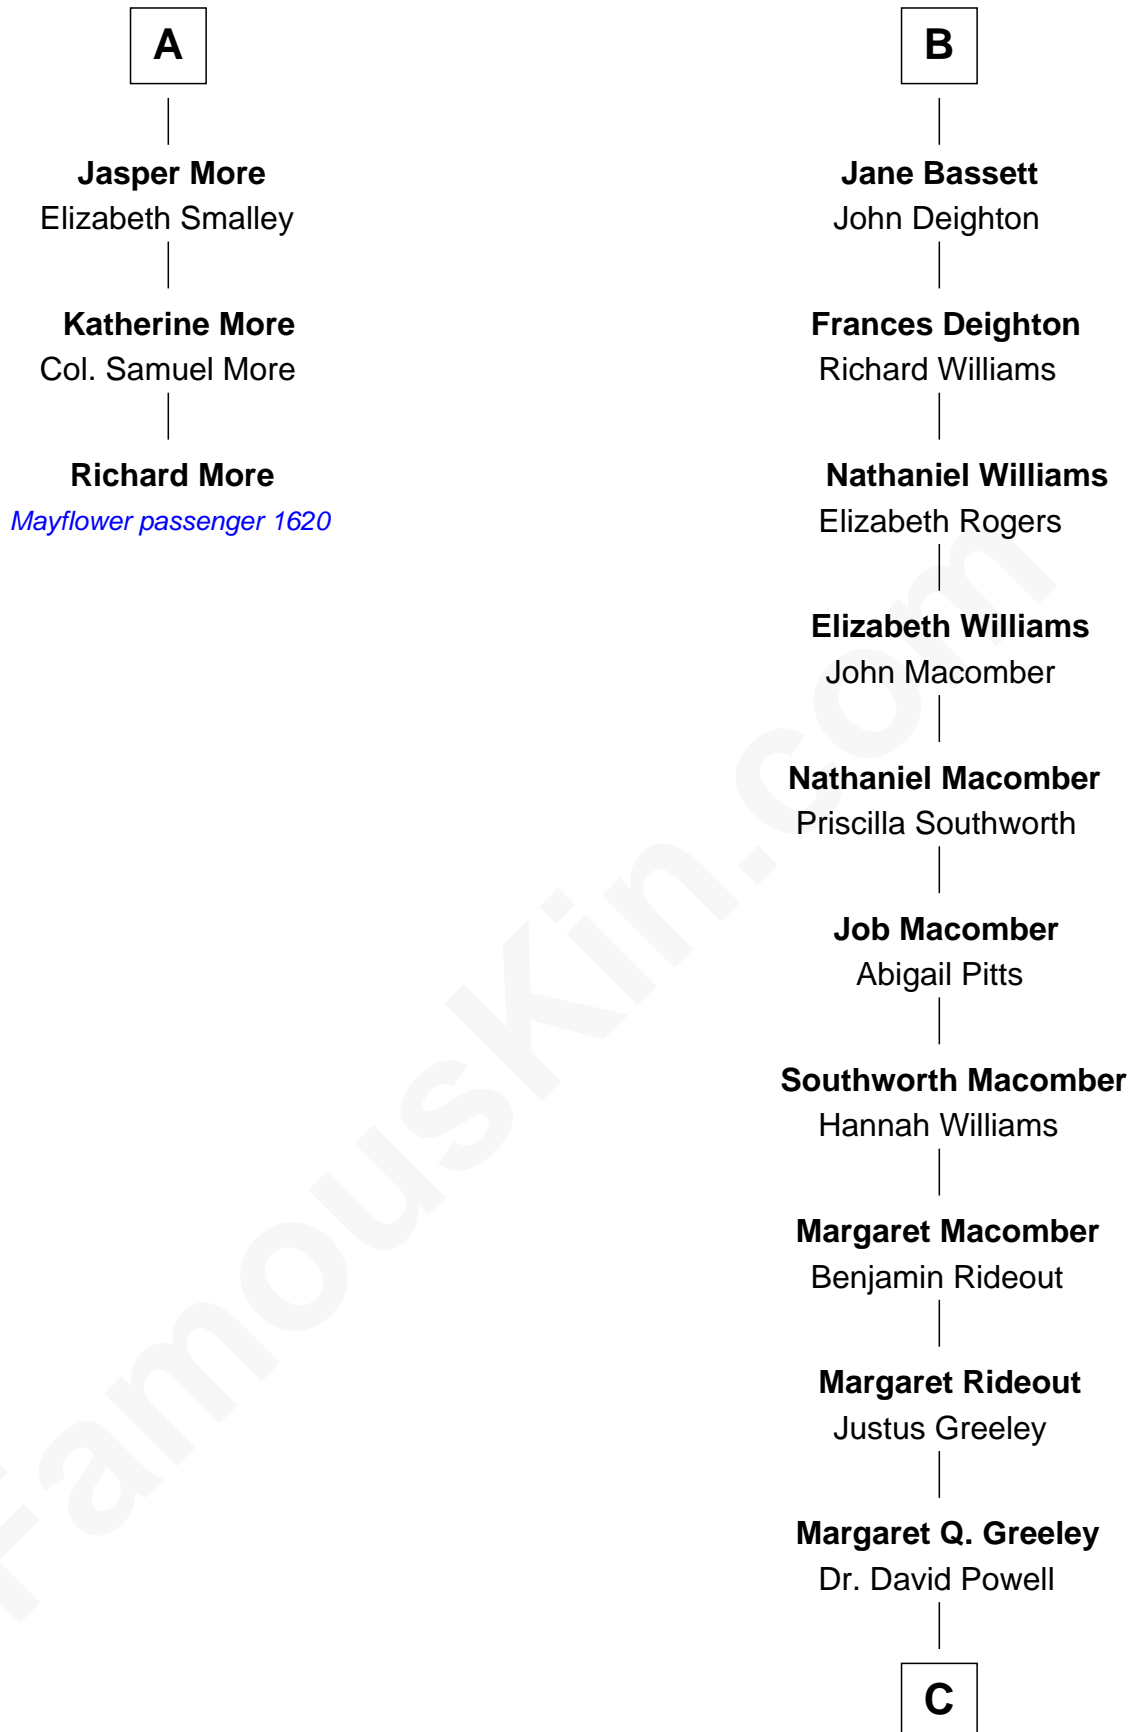

MAYFLOWER

FamousKin.com Relationship Chart of

Richard More

(c1614 - c1696) Mayflower passenger 1620

9th cousin 10 times removed of

Margot Kidder

TV and Movie Actress

John de Mowbray
Elizabeth de Segrave

C

—
Margaret Powell
Sidney Jesse Kidder

—
Kendall Kidder
Jocelyn Mary Wilson

—
Margot Kidder
TV and Movie Actress

FamousKin.com