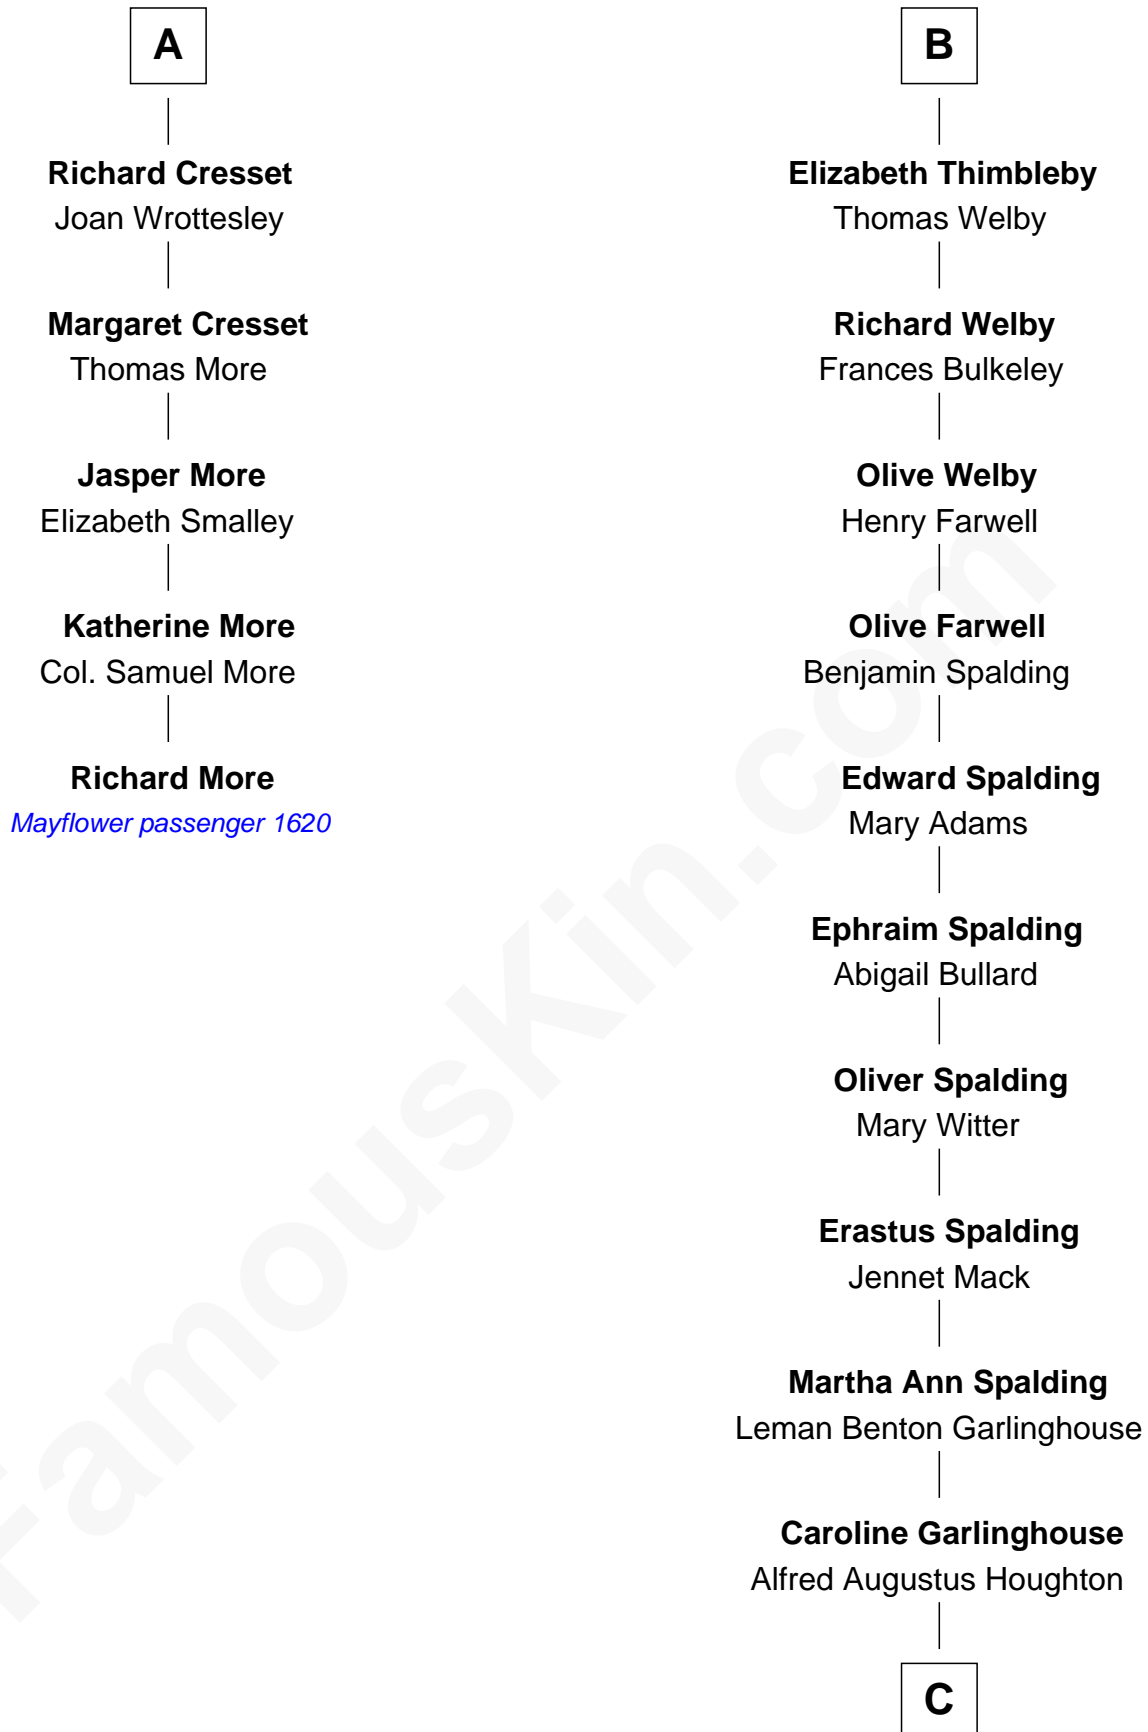

MAYFLOWER

FamousKin.com Relationship Chart of

Richard More

(c1614 - c1696) *Mayflower* passenger 1620

11th cousin 7 times removed of

Katharine Hepburn

Movie Actress

C

|
Katharine Martha Houghton

Thomas Norval Hepburn

|
Katharine Hepburn

Movie Actress

FamousKin.com