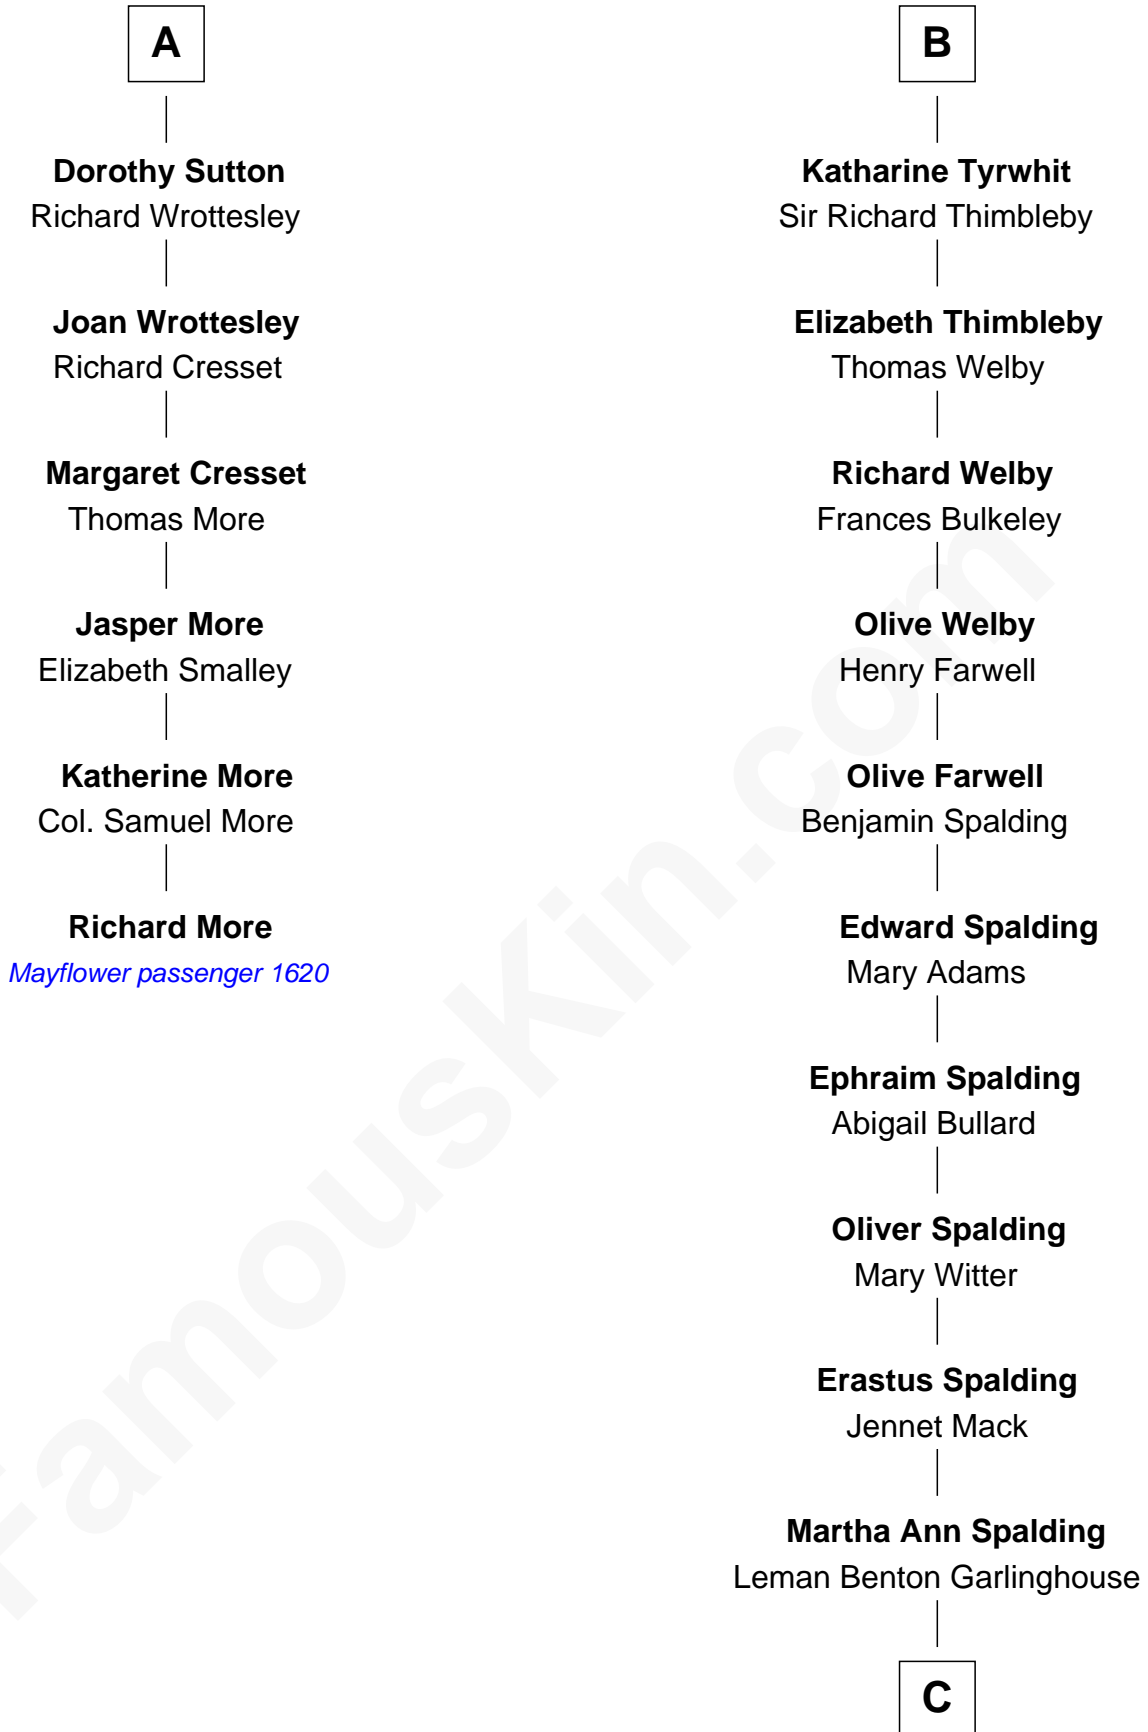

MAYFLOWER

FamousKin.com Relationship Chart of

Richard More

(c1614 - c1696) *Mayflower* passenger 1620

12th cousin 7 times removed of

Katharine Hepburn

Movie Actress

Bartholomew de Badlesmere

Margaret de Clare

Elizabeth de Badlesmere

Sir Edmund Mortimer

Sir Roger de Mortimer

Philippa de Montagu

Edmund Mortimer

Philippa Plantagenet

Elizabeth Mortimer

Margaret de Badlesmere

Sir John de Tivetot

Sir Robert de Tivetot

Margaret Deincourt

Elizabeth de Tivetot

Sir Philip le Despencer

Margery Despencer

Sir Roger Wentworth

Agnes Wentworth

Sir Robert Constable

Anne Constable

William Tyrwhit

Sir Robert Tyrwhit

Maud Talboys

B

C