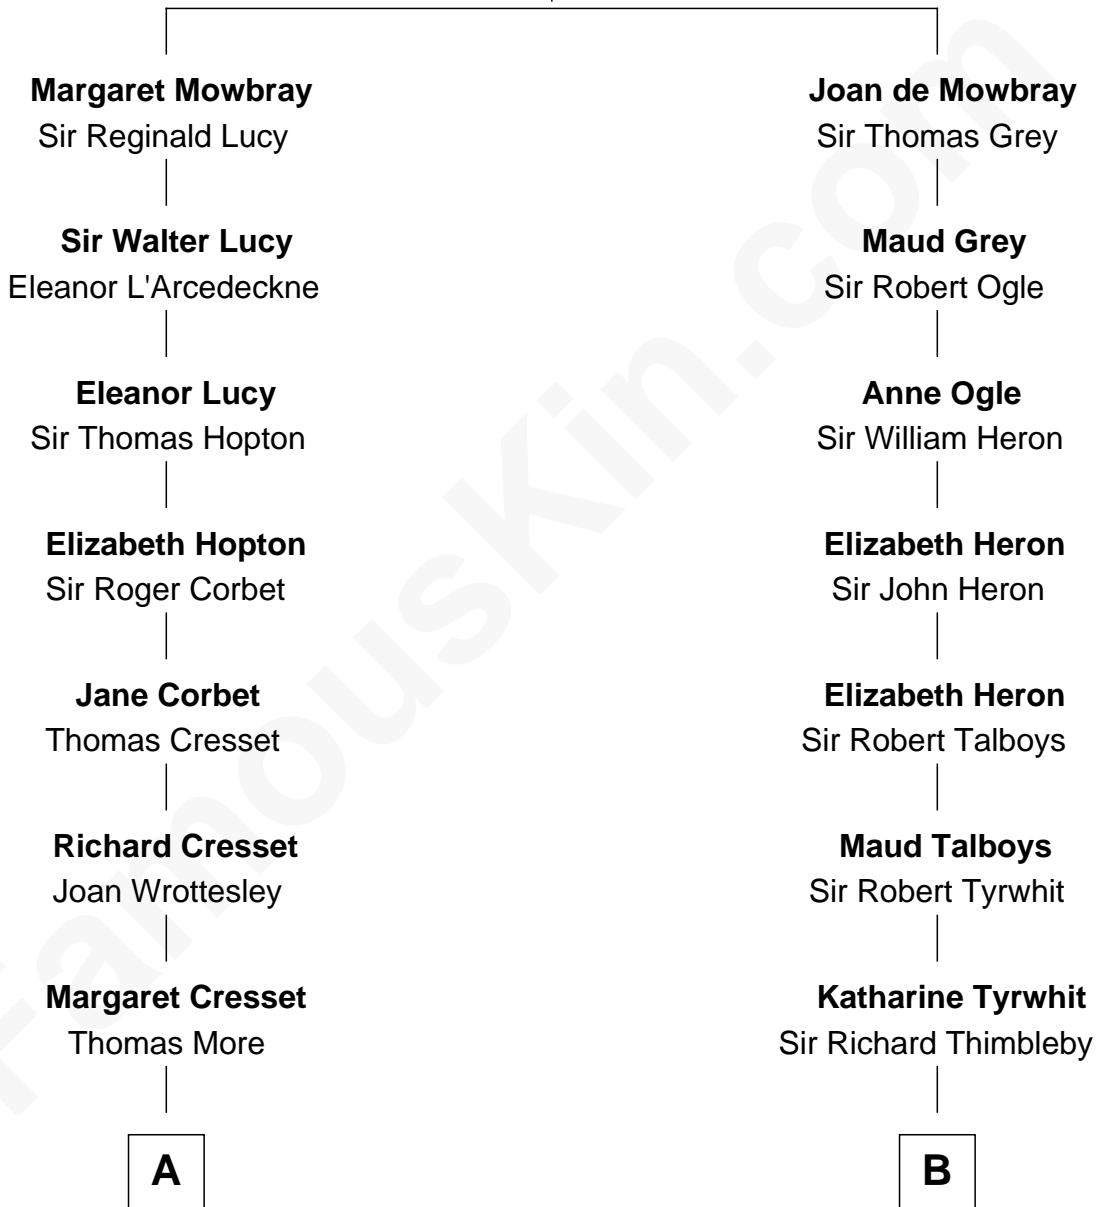

**MAYFLOWER**

# FamousKin.com Relationship Chart of

**Richard More**

(c1614 - c1696) *Mayflower* passenger 1620

9th cousin 9 times removed of

**Katharine Hepburn**

*Movie Actress*

**John de Mowbray**  
Elizabeth de Segrave

C

|  
**Katharine Martha Houghton**

Thomas Norval Hepburn

|  
**Katharine Hepburn**

*Movie Actress*

FamousKin.com