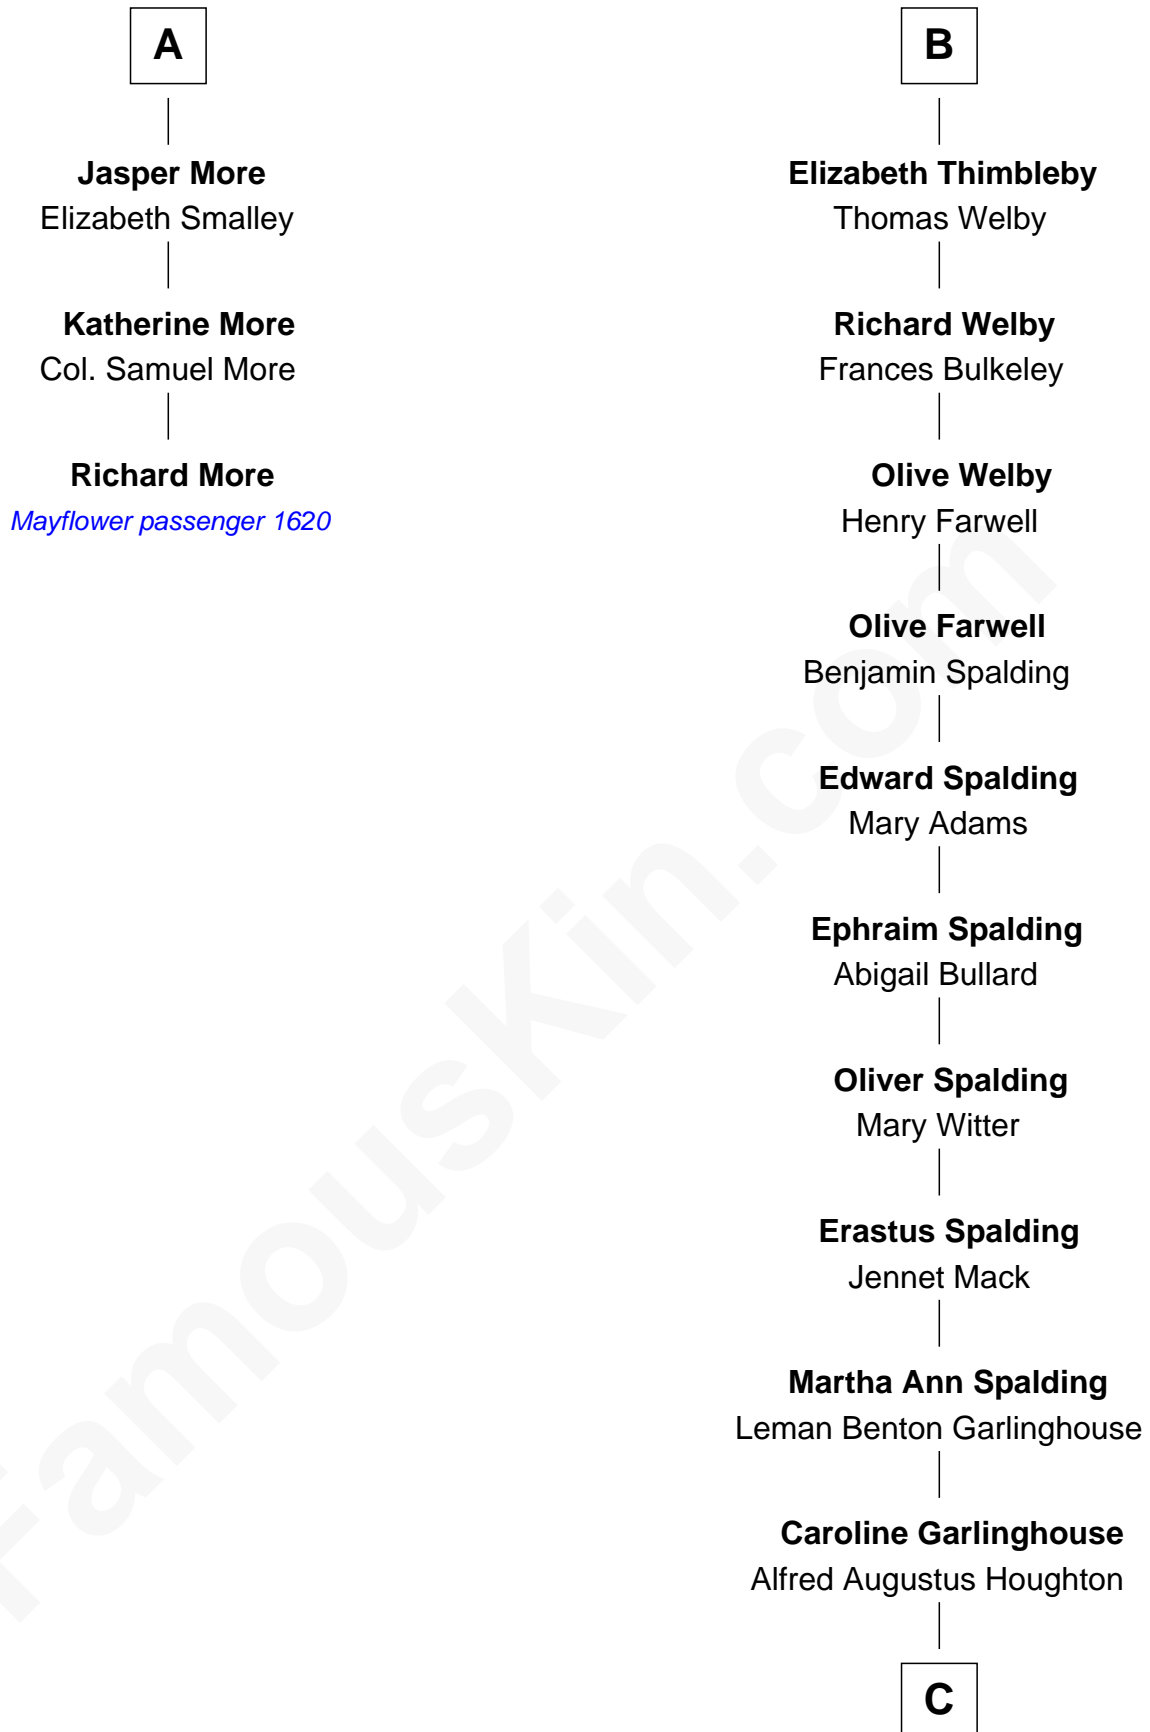

**MAYFLOWER**

# FamousKin.com Relationship Chart of

**Richard More**

(c1614 - c1696) *Mayflower* passenger 1620

9th cousin 9 times removed of

**Katharine Hepburn**

*Movie Actress*

**John de Mowbray**  
Elizabeth de Segrave

C

|  
**Katharine Martha Houghton**

Thomas Norval Hepburn

|  
**Katharine Hepburn**

*Movie Actress*

FamousKin.com