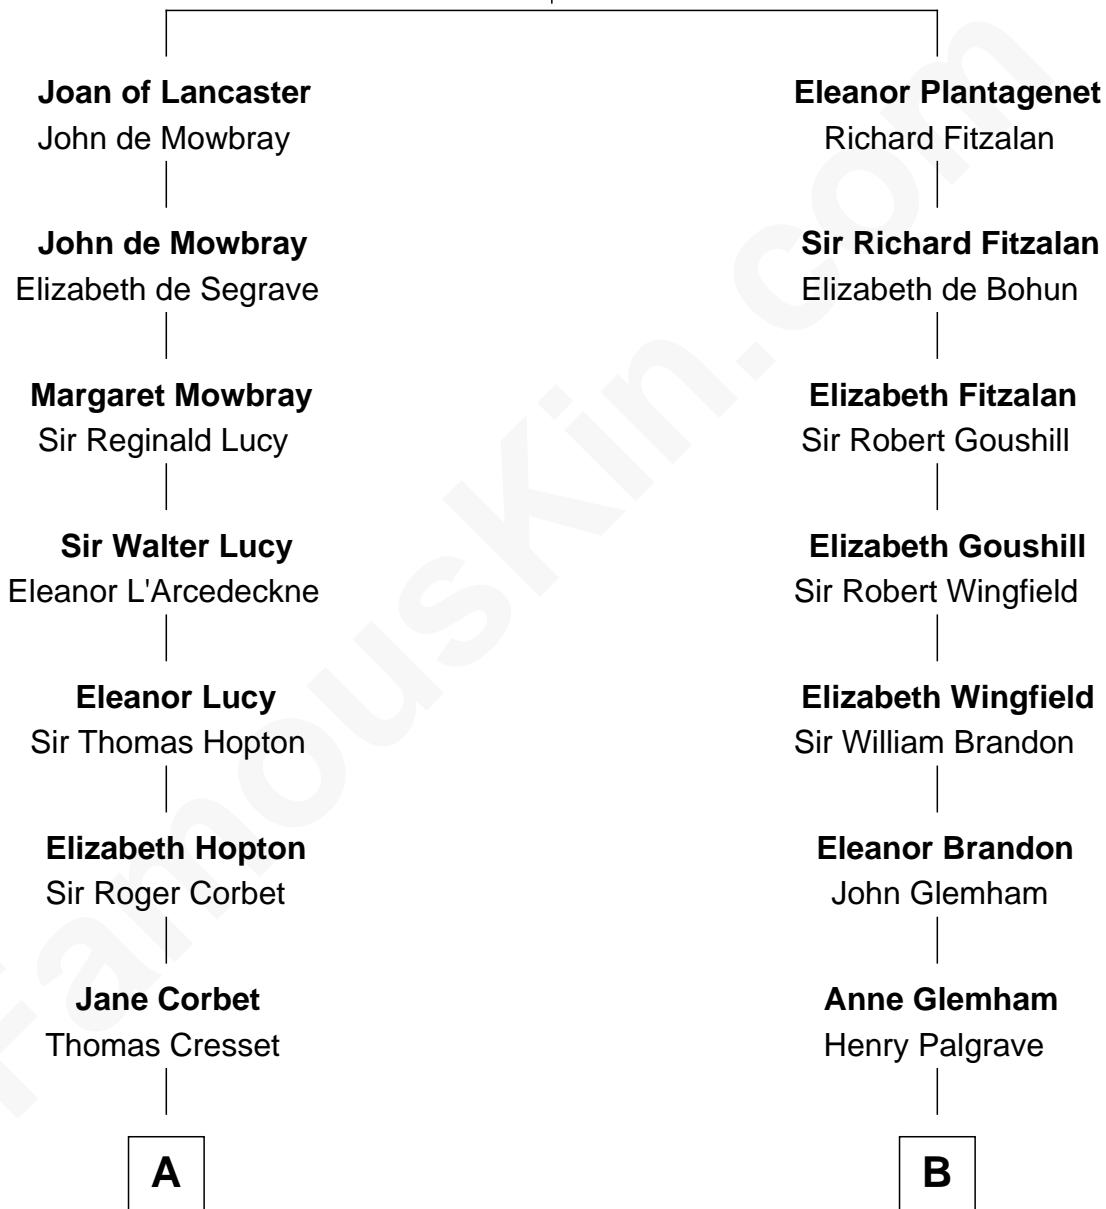

**MAYFLOWER**

# FamousKin.com Relationship Chart of **Richard More**

(c1614 - c1696) *Mayflower passenger 1620*

**11th cousin 2 times removed of**

**Roger Sherman**

*Signer of the Declaration of Independence*

**Henry Plantagenet**  
Maud de Chaworth

**A**

**Richard Cresset**  
Joan Wrottesley

**Margaret Cresset**  
Thomas More

**Jasper More**  
Elizabeth Smalley

**Katherine More**  
Col. Samuel More

**Richard More**  
*Mayflower passenger 1620*

**B**

**Thomas Palgrave**  
Alice Gunton