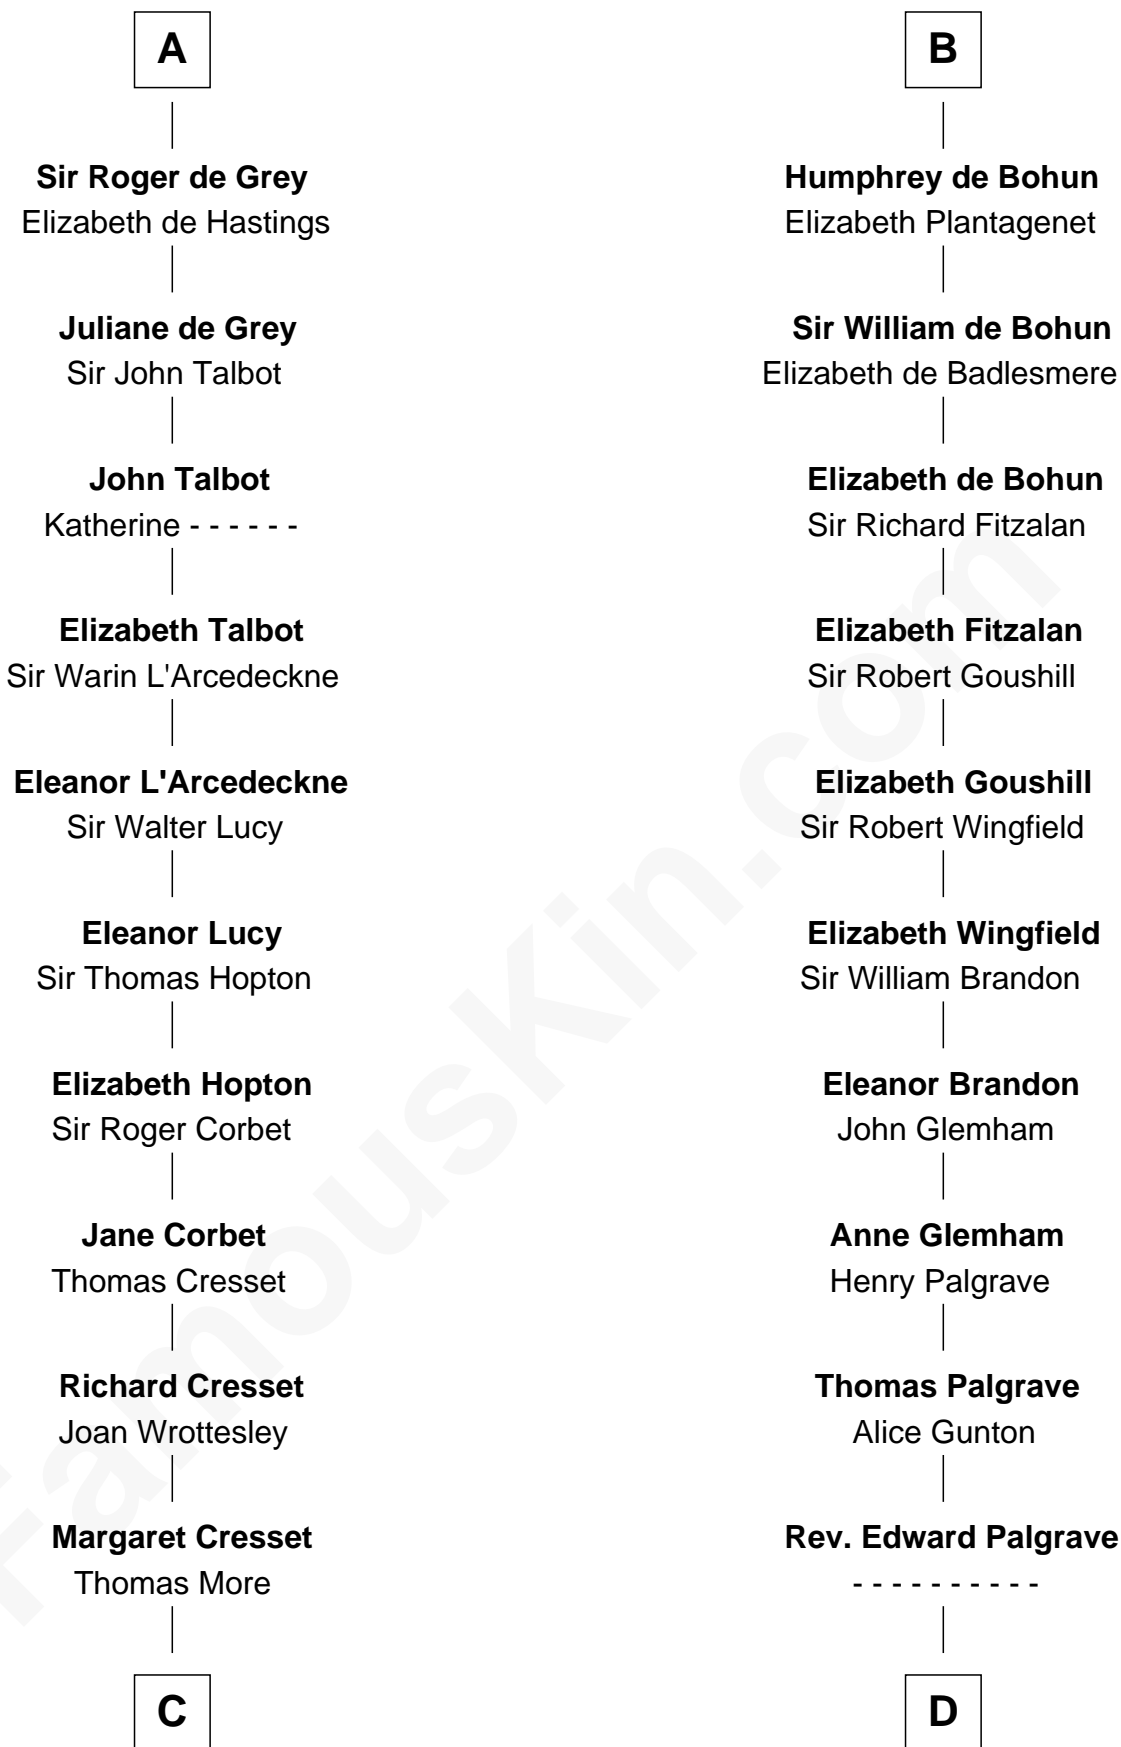

MAYFLOWER

FamousKin.com Relationship Chart of

Richard More

(c1614 - c1696) *Mayflower passenger 1620*

19th cousin 2 times removed of

Roger Sherman

Signer of the Declaration of Independence

Walter of Gloucester

C

Jasper More
Elizabeth Smalley

Katherine More
Col. Samuel More

Richard More
Mayflower passenger 1620

D

Dr. Richard Palgrave
Anna - - - - -

Mary Palgrave
Roger Wellington

Benjamin Wellington
Elizabeth Sweetman