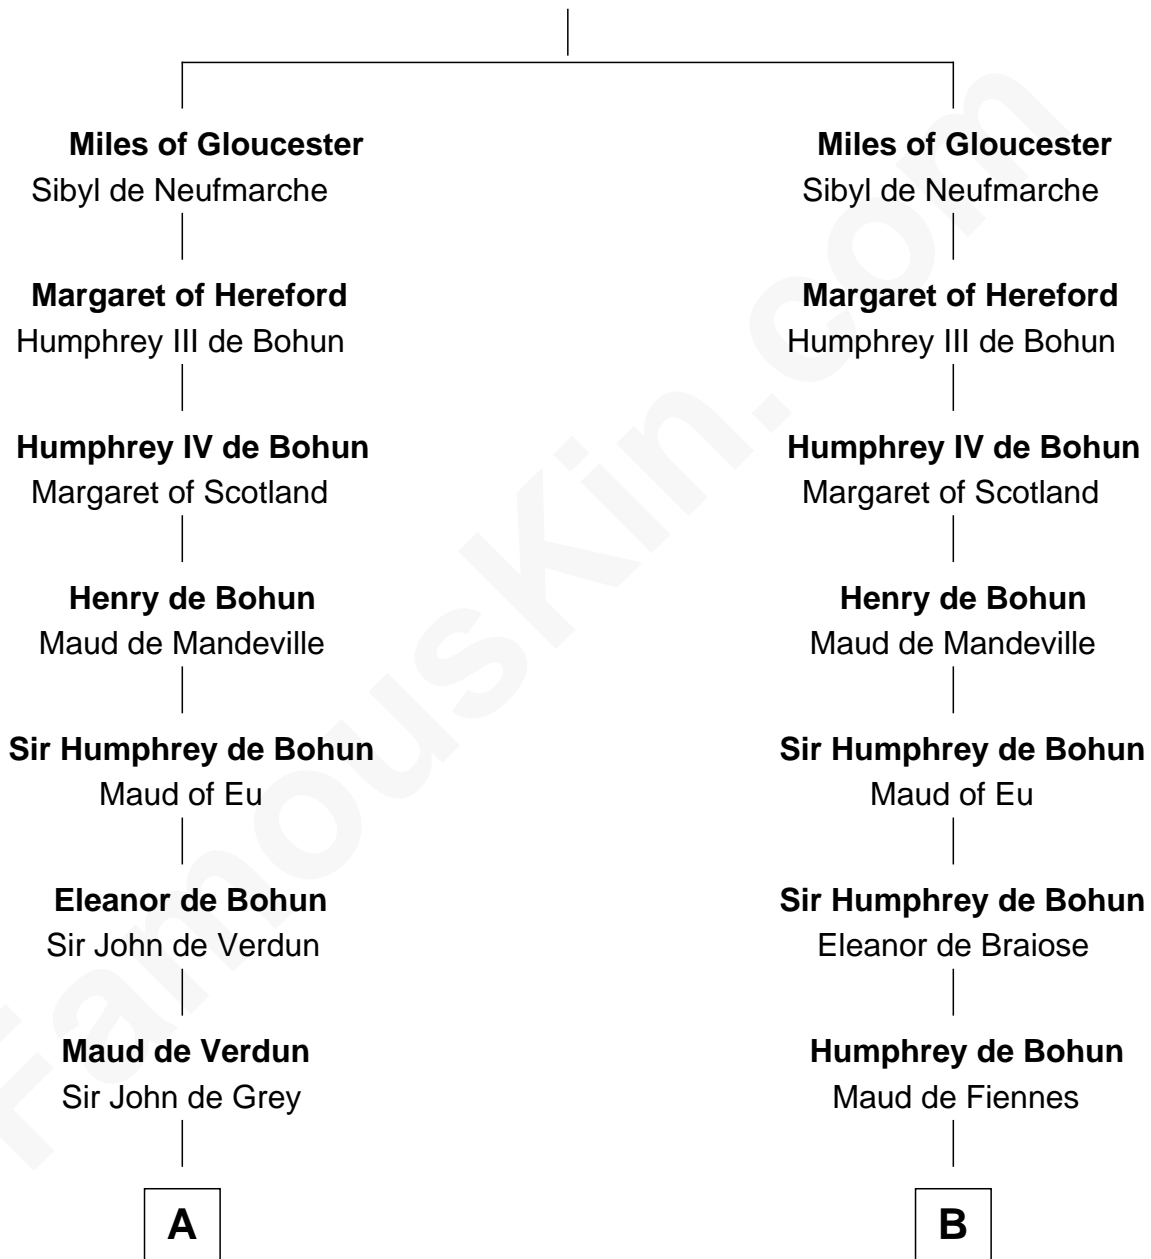

MAYFLOWER

FamousKin.com Relationship Chart of

Richard More

(c1614 - c1696) *Mayflower passenger 1620*

19th cousin 2 times removed of

Roger Sherman

Signer of the Declaration of Independence

Walter of Gloucester

C

Jasper More
Elizabeth Smalley

Katherine More
Col. Samuel More

Richard More
Mayflower passenger 1620

D

Dr. Richard Palgrave
Anna - - - - -

Mary Palgrave
Roger Wellington

Benjamin Wellington
Elizabeth Sweetman

Mehetable Wellington
William Sherman

Roger Sherman
Signer of Declaration of Independence

FamousKin.com